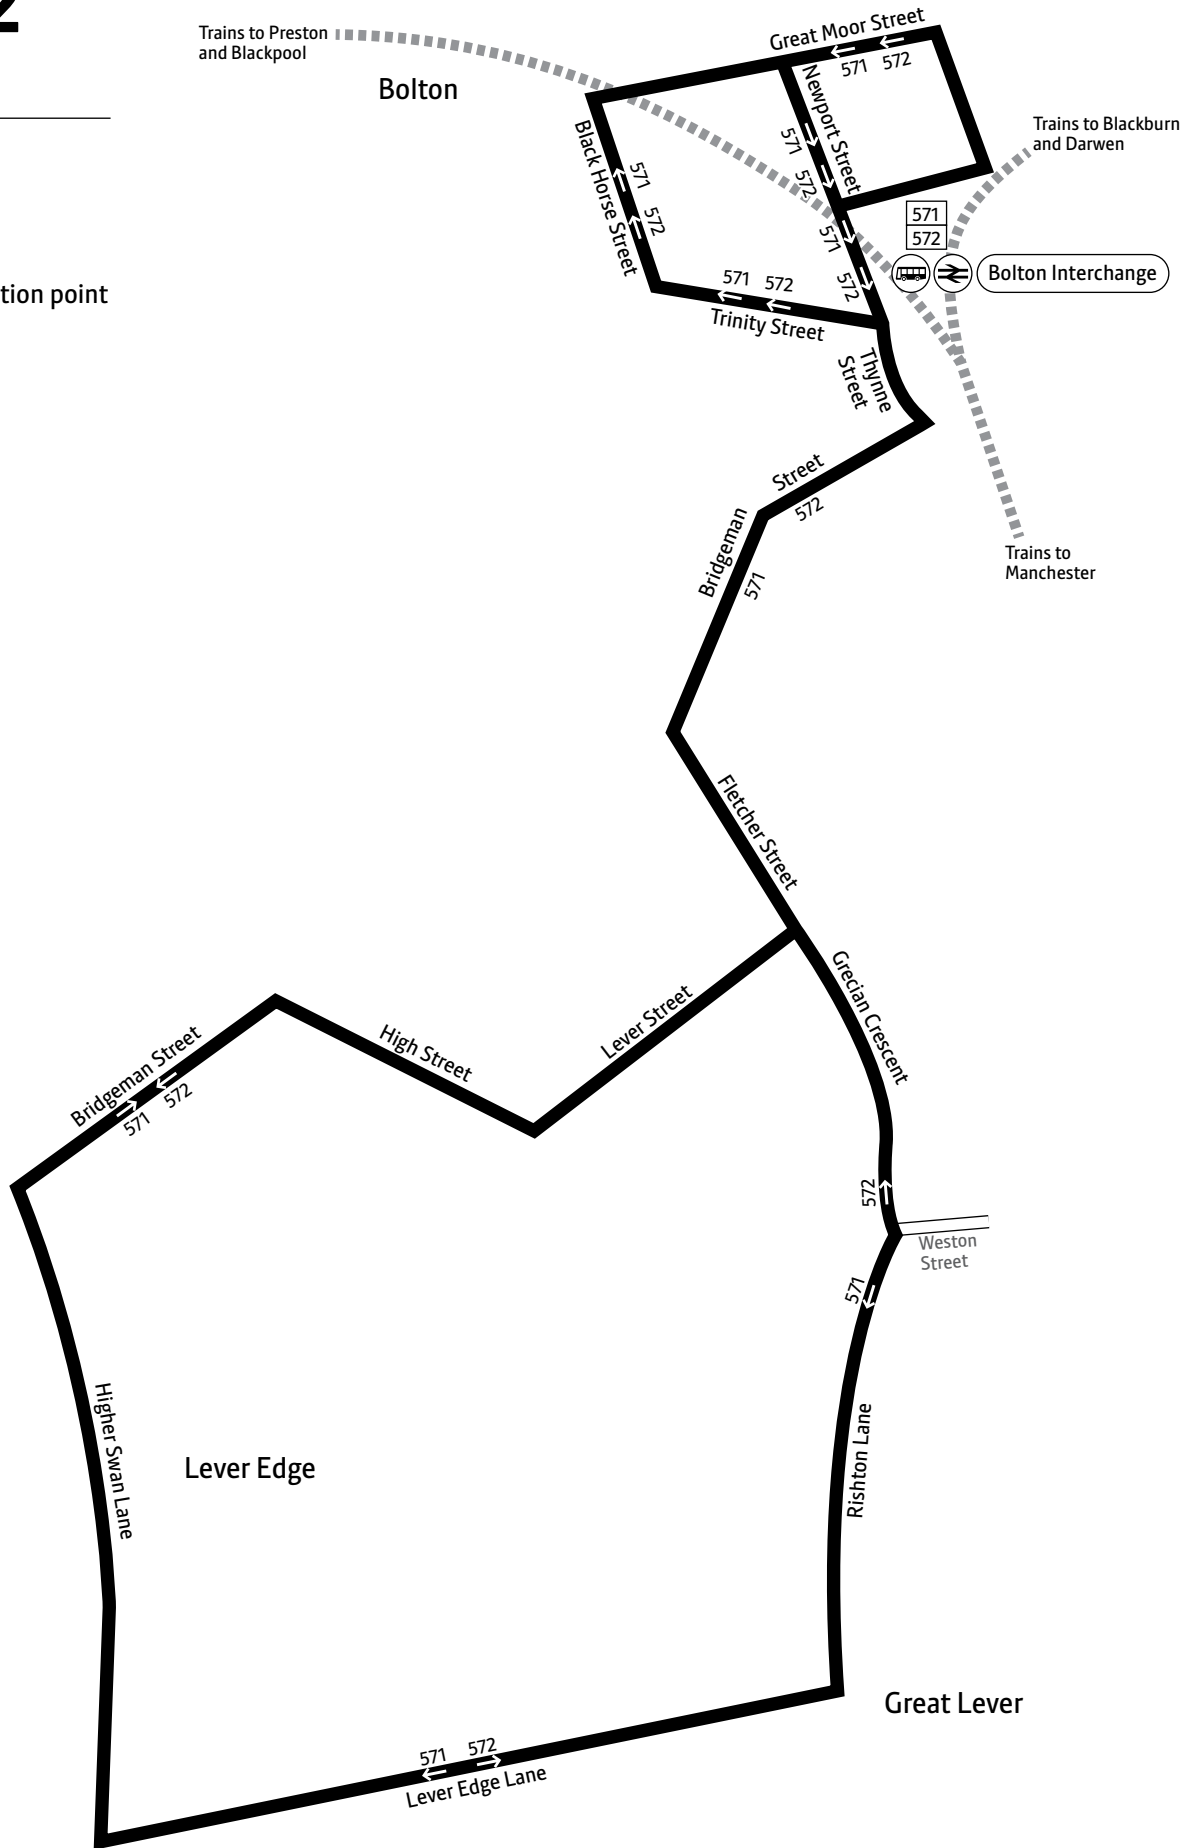

571 572

Key

- Bus route
- Train line
- Direction of travel
- Bus station/connection point
- Train station
- Terminus