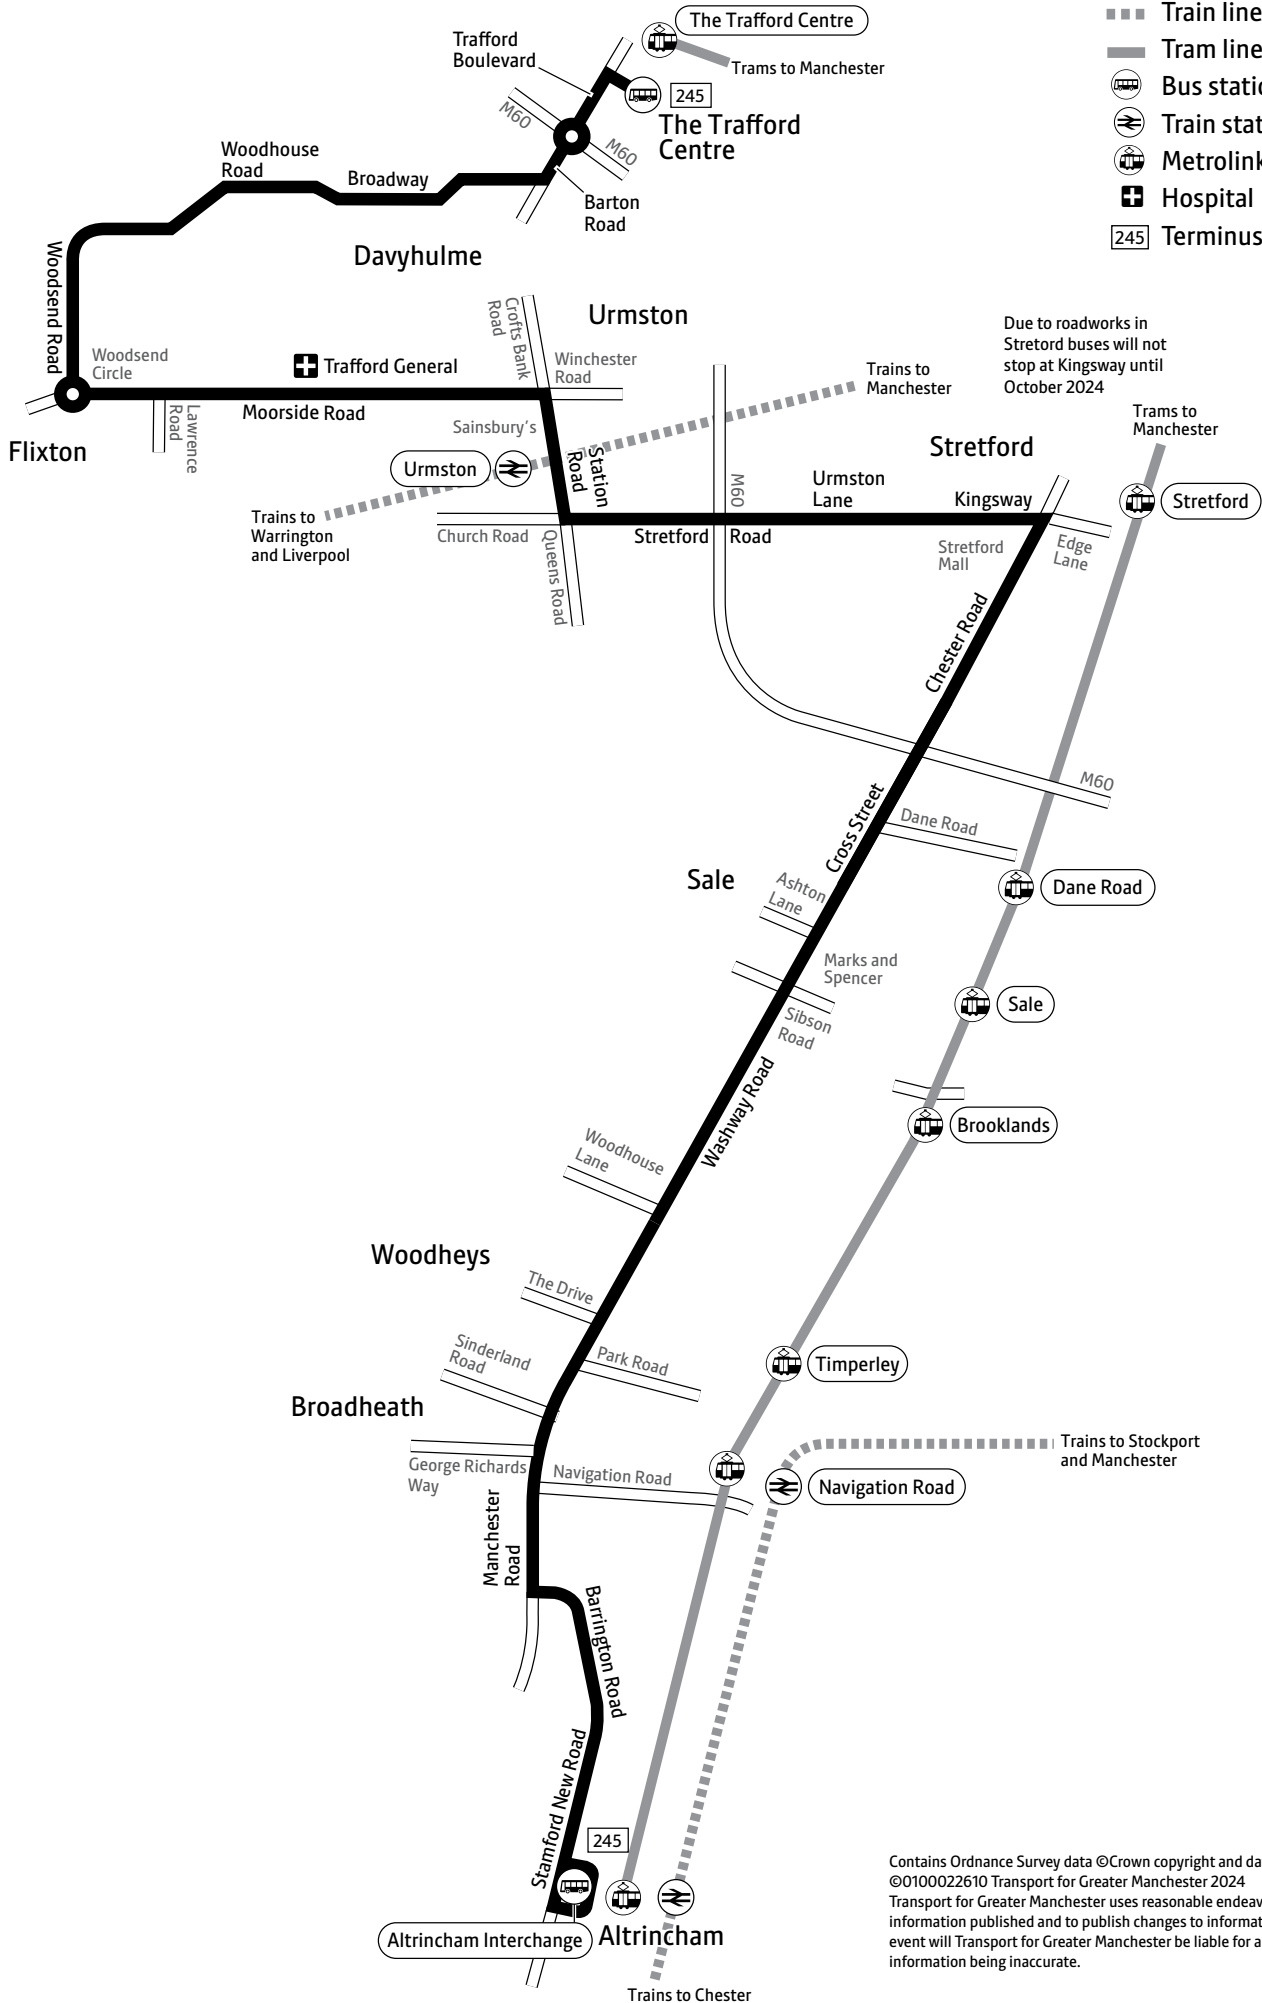

Key

- Bus route
- Train line
- Tram line
- Bus station/connection point
- Train station
- Metrolink stop
- Hospital
- Terminus

Contains Ordnance Survey data ©Crown copyright and database right 2010
©0100022610 Transport for Greater Manchester 2024
Transport for Greater Manchester uses reasonable endeavours to check the accuracy of information published and to publish changes to information in a timely manner. In no event will Transport for Greater Manchester be liable for any loss that may arise from this information being inaccurate.