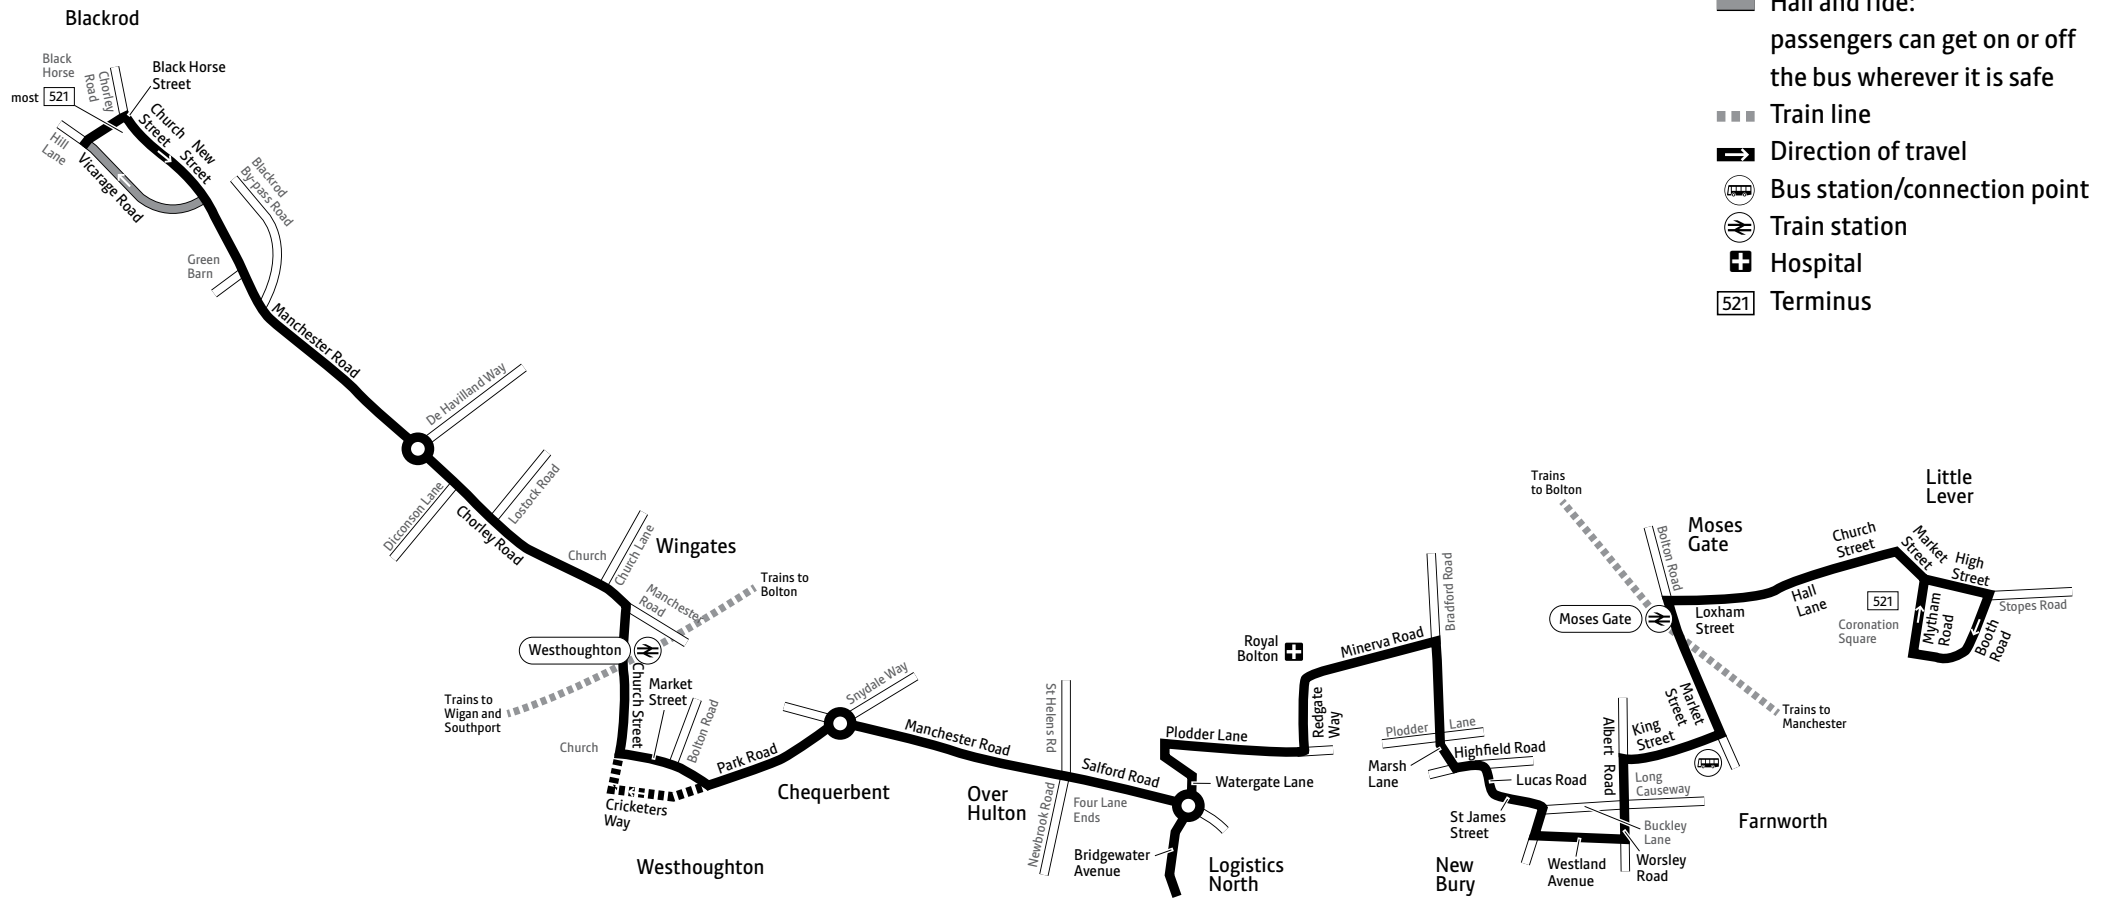

Saturday 8am to 5.30pm

Sunday* Closed

*Including public holidays

521

Key

- Bus route
- Journeys finishing at Westhoughton only
- Hail and ride: passengers can get on or off the bus wherever it is safe
- Train line
- Direction of travel
- Bus station/connection point
- Train station
- Hospital
- Terminus