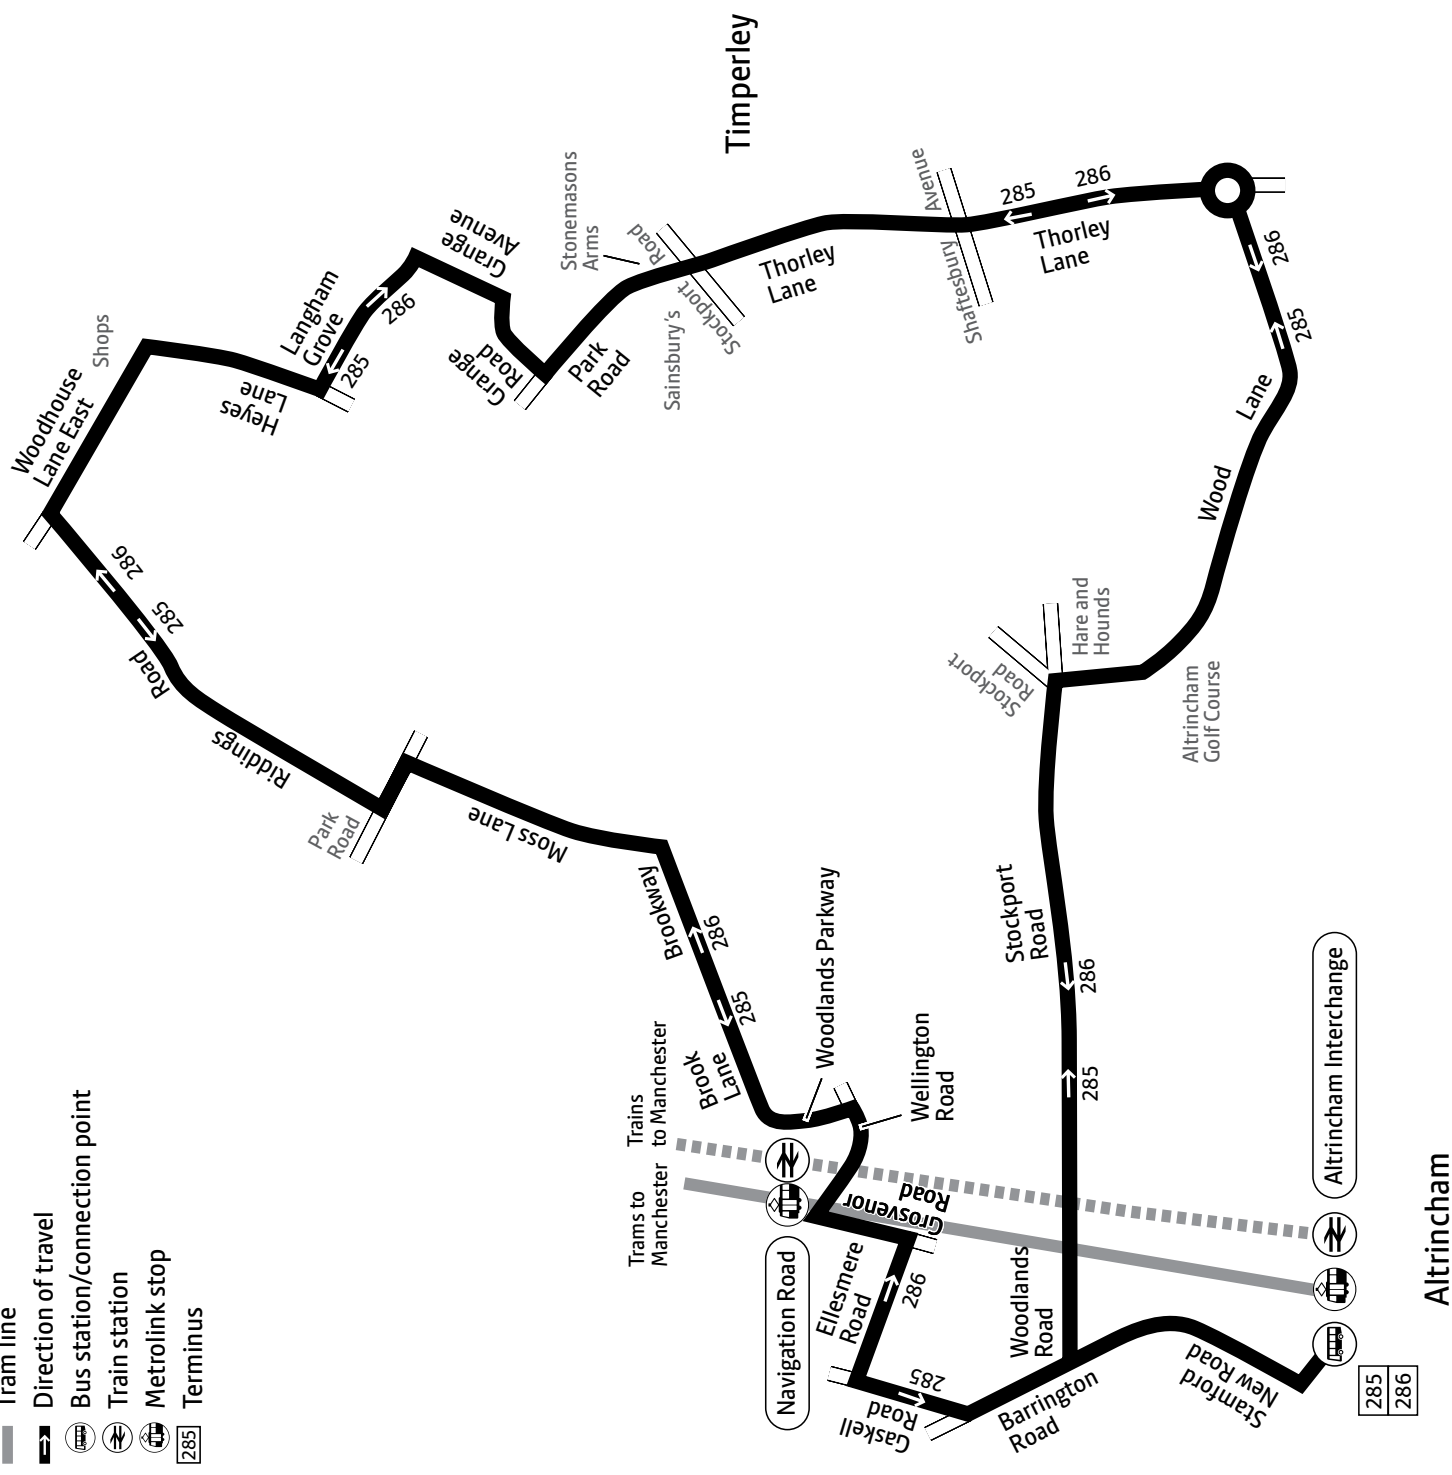

Using this timetable

Timetables show the direction of travel, bus numbers and the days of the week. Main stops on the route are listed on the left. Where no time is shown against a particular stop, the bus does not stop there on that journey. Check any letters which are shown in the timetable against the key at the bottom of the page.

-  Bus route
-  Train line
-  Tram line
-  Direction of travel
-  Bus station/connection point
-  Train station
-  Metrolink stop
-  Terminus

Mondays to Fridays

Altrincham, Interchange	0734	0841	0942	1043	and	1343	1443	1544	1652	1756	1939	2139
Timperley, Wood Lane	0741	0849	0949	1050	every	1350	1450	1551	1659	1804	1943	2143
Timperley, Stonemasons Arms	0745	0853	0953	1054	hour	1354	1454	1555	1703	1808	1947	2147
Woodhouse Lane East, Shops	0750	0858	0958	1059	until	1359	1459	1600	1708	1813	1951	2151
Altrincham, Interchange	0807	0913	1013	1114		1414	1517	1618	1726	1830	2005	2205

Saturdays

Altrincham, Interchange	0843	and	1743	1939	2139
Timperley, Wood Lane	0850	every	1750	1943	2143
Timperley, Stonemasons Arms	0854	hour	1754	1947	2147
Woodhouse Lane East, Shops	0859	until	1759	1951	2151
Altrincham, Interchange	0914		1814	2005	2205

Saturdays

Altrincham, Interchange	0818	and	1418	1518	1618	1718	1839	2039	2239		
Woodhouse Lane East, Shops	0830	every	1430	1530	1631	1731	1849	2049	2249		
Timperley, Stonemasons Arms	0836	hour	1436	1536	1637	1737	1854	2054	2254		
Timperley, Wood Lane	0840	until	1440	1540	1641	1741	1858	2058	2258		
Altrincham, Interchange	0847		1447	1548	1649	1750	1904	2104	2304		