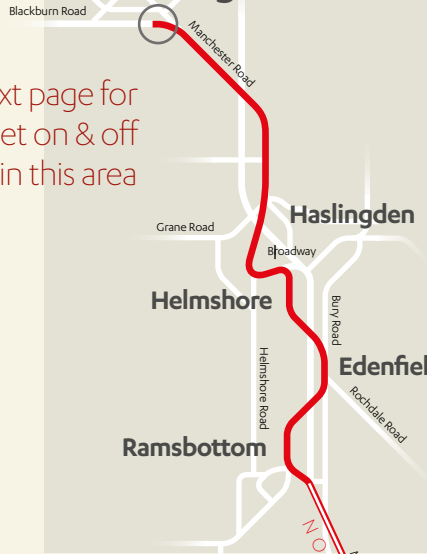

Accrington

see next page for
where to get on & off
in this area

Manchester city centre

bus stops

- towards Manchester Chorlton St
- towards Accrington

buses run
non-stop
along the
motorways

certain fast buses
at rush hour
see timetable

X these buses run faster into Manchester
 dropping off at
 Rochdale Road Victoria Avenue (0715 & 0744), and
 Shudehill (0732 & 0801)

travel most days?
get a weekly or monthly ticket

unlimited travel on Red Express plus other
 Transdev buses in Lancashire & Yorkshire, too.

X these buses run faster from Manchester
 picking up at
 Shudehill (1645 & 1725), and
 Rochdale Road Victoria Avenue (1705 & 1745)

- This bus starts from Ramsbottom
 Hearth of the Ram at 0704

late buses
from Manchester

times in red depart from
Accrington bus station
Stand 3