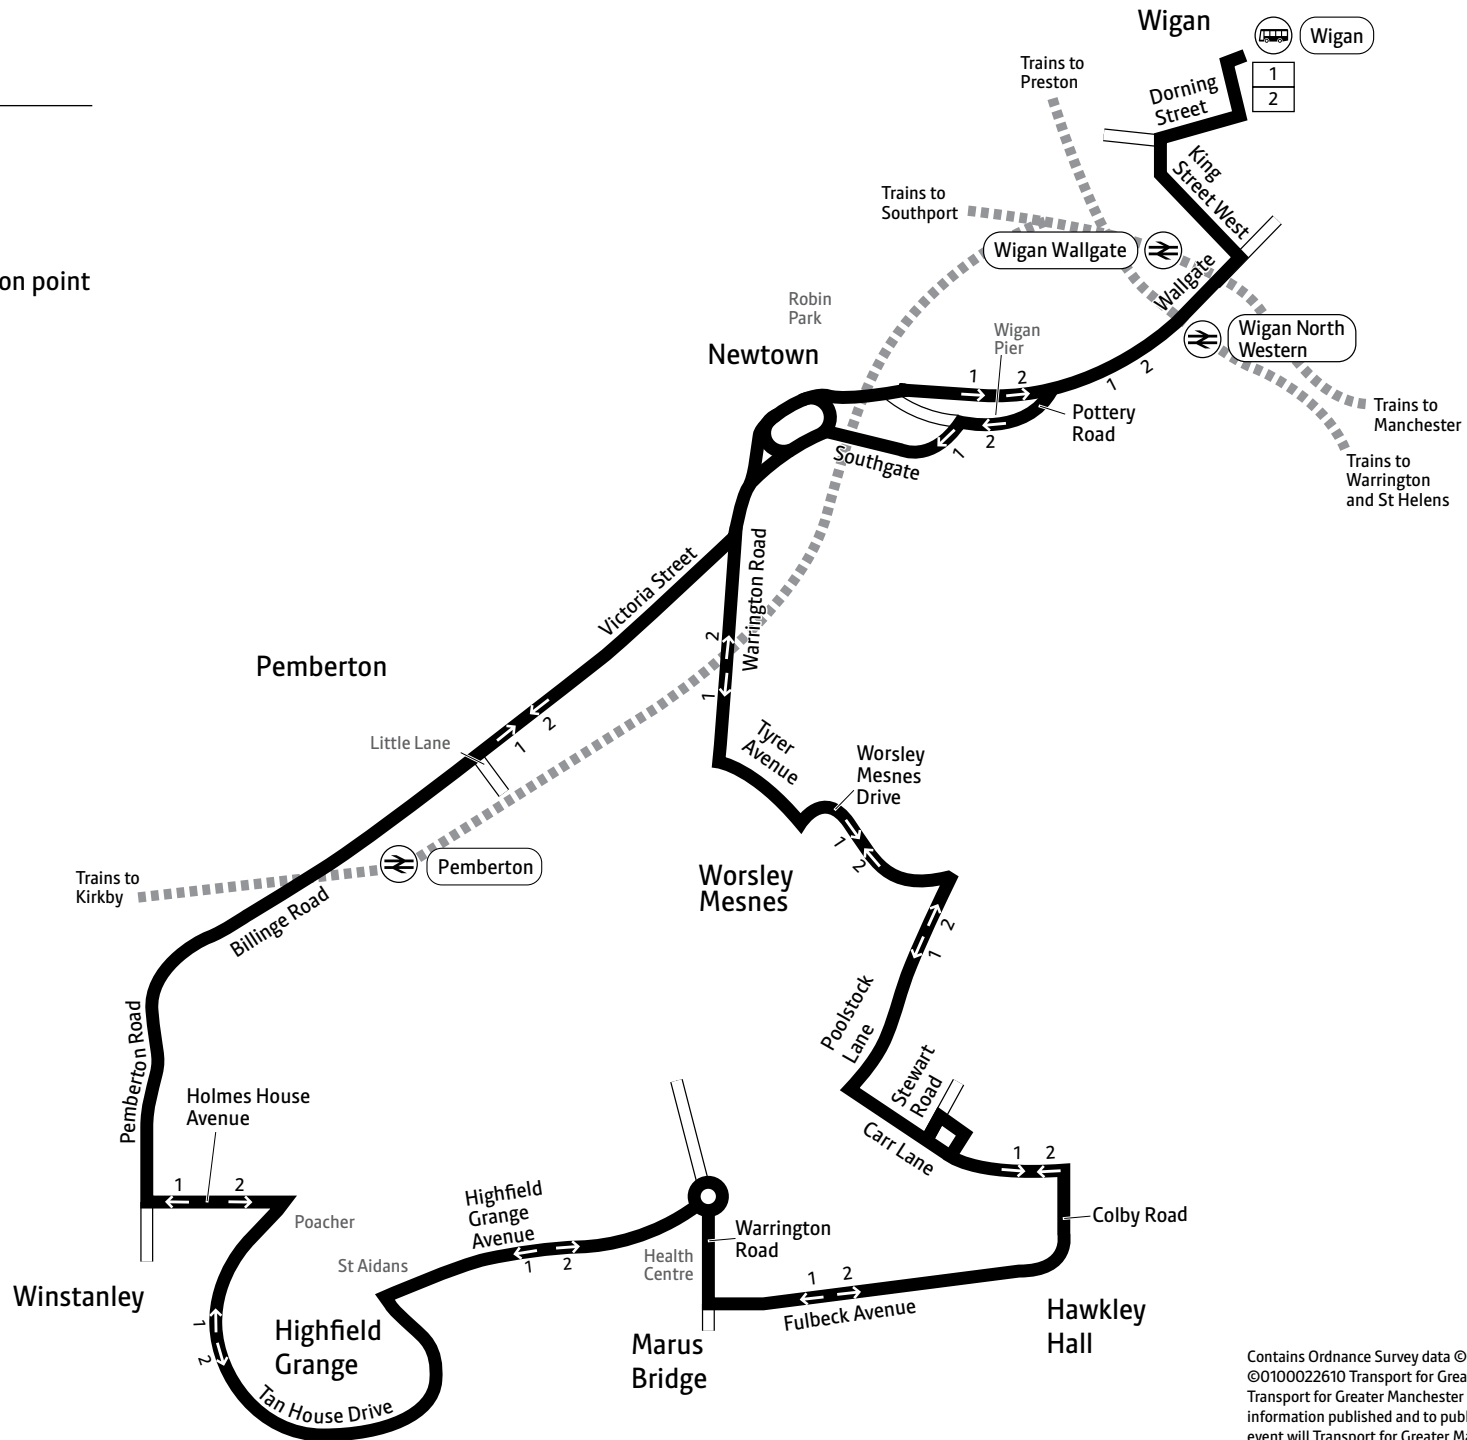

## Key

Bus route

Train line

Direction of travel

Bus station/connection point

Train station

Terminus

Contains Ordnance Survey data ©Crown copyright and database right 2010  
 ©0100022610 Transport for Greater Manchester 2019  
 Transport for Greater Manchester uses reasonable endeavours to check the accuracy of information published and to publish changes to information in a timely manner. In no event will Transport for Greater Manchester be liable for any loss that may arise from this information being inaccurate.