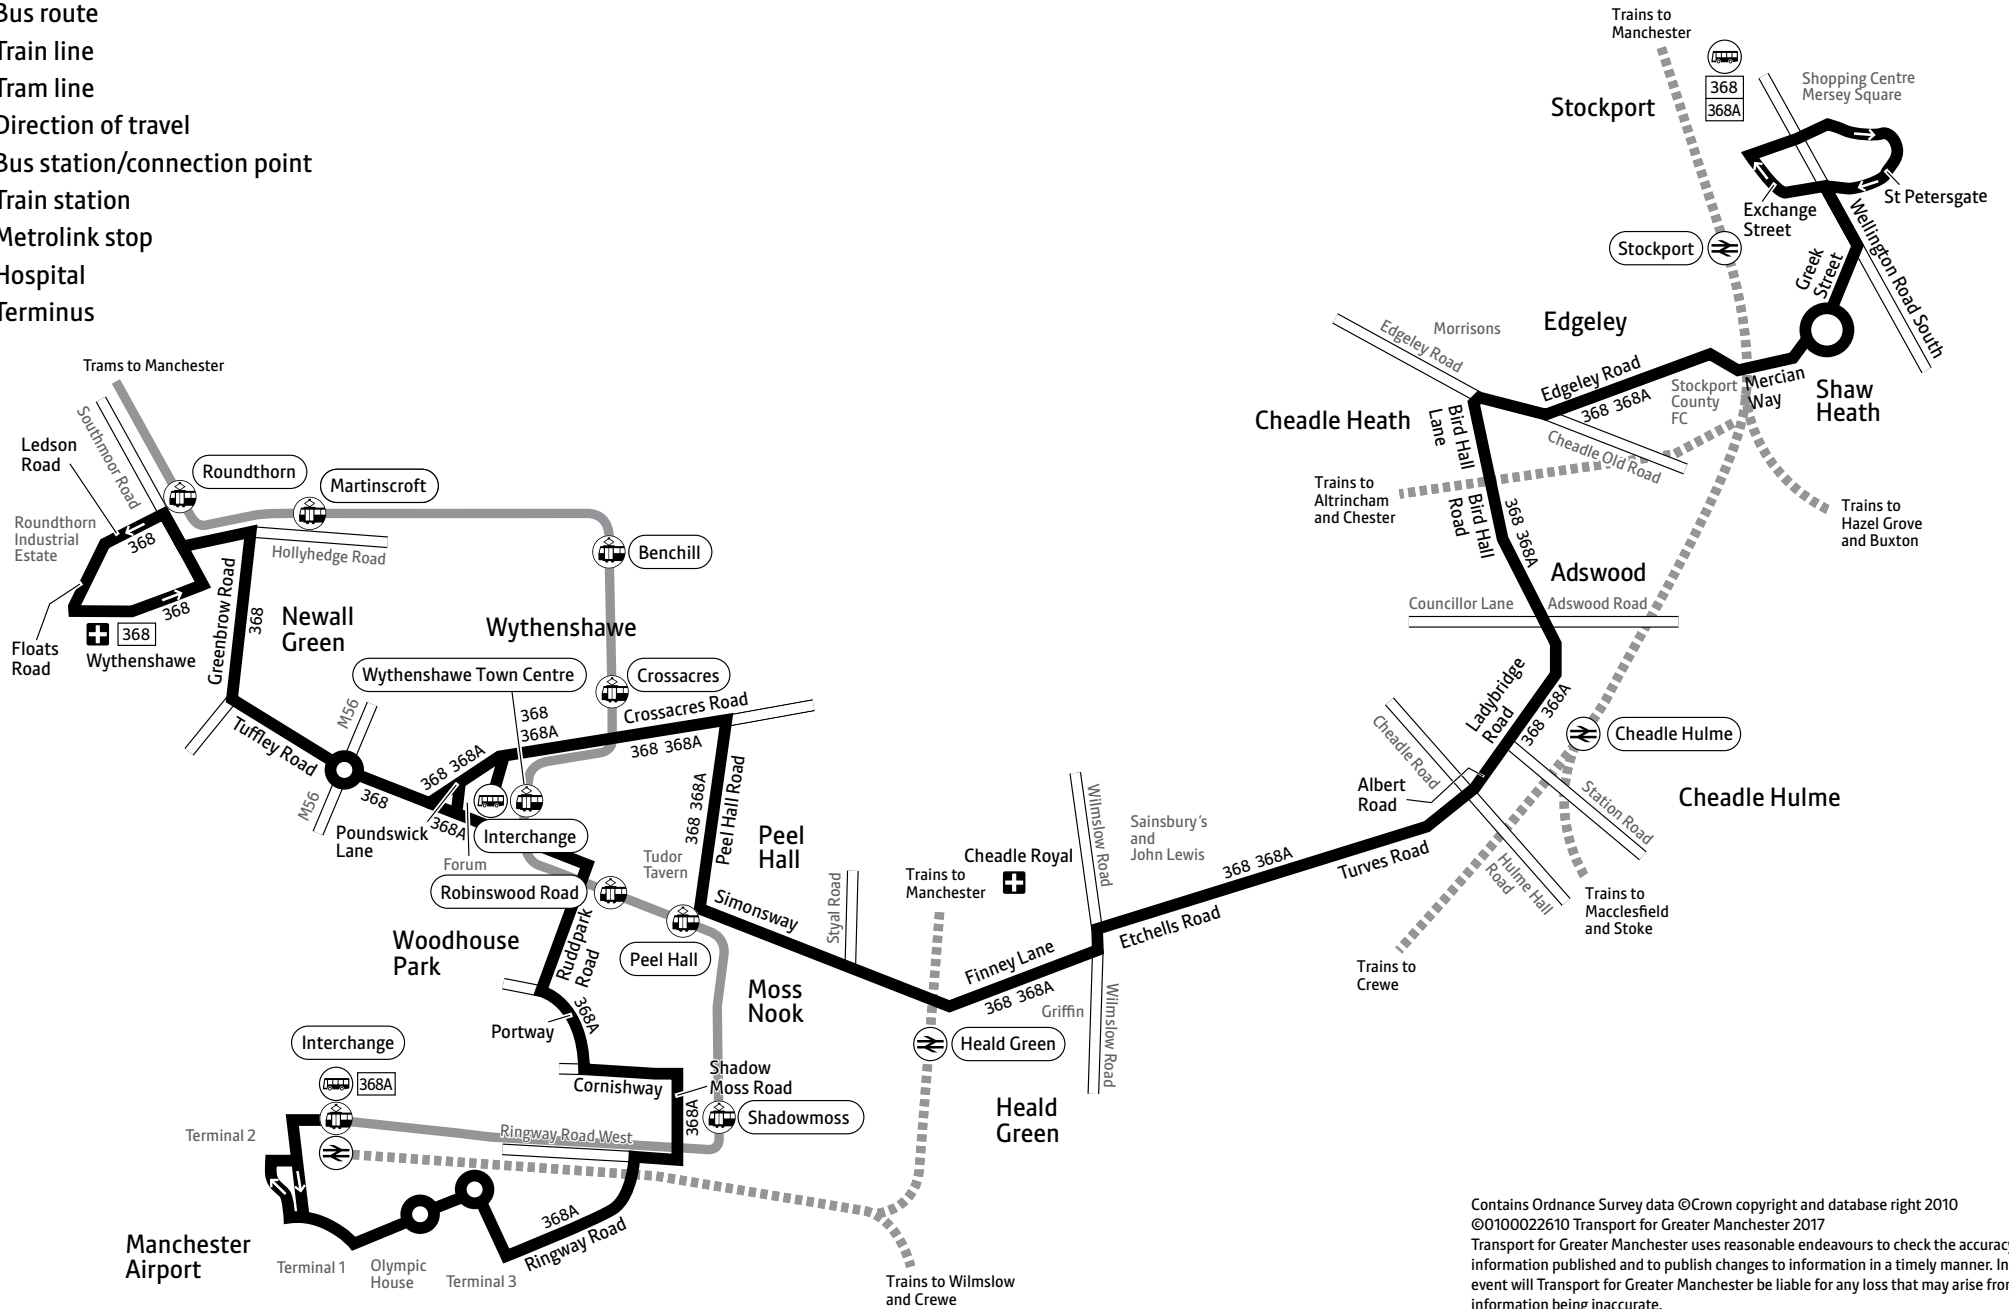

368 368A

Key

- Bus route
- Train line
- Tram line
- Direction of travel
- Bus station/connection point
- Train station
- Metrolink stop
- Hospital
- Terminus

Contains Ordnance Survey data ©Crown copyright and database right 2010
©0100022610 Transport for Greater Manchester 2017
Transport for Greater Manchester uses reasonable endeavours to check the accuracy of information published and to publish changes to information in a timely manner. In no event will Transport for Greater Manchester be liable for any loss that may arise from this information being inaccurate.