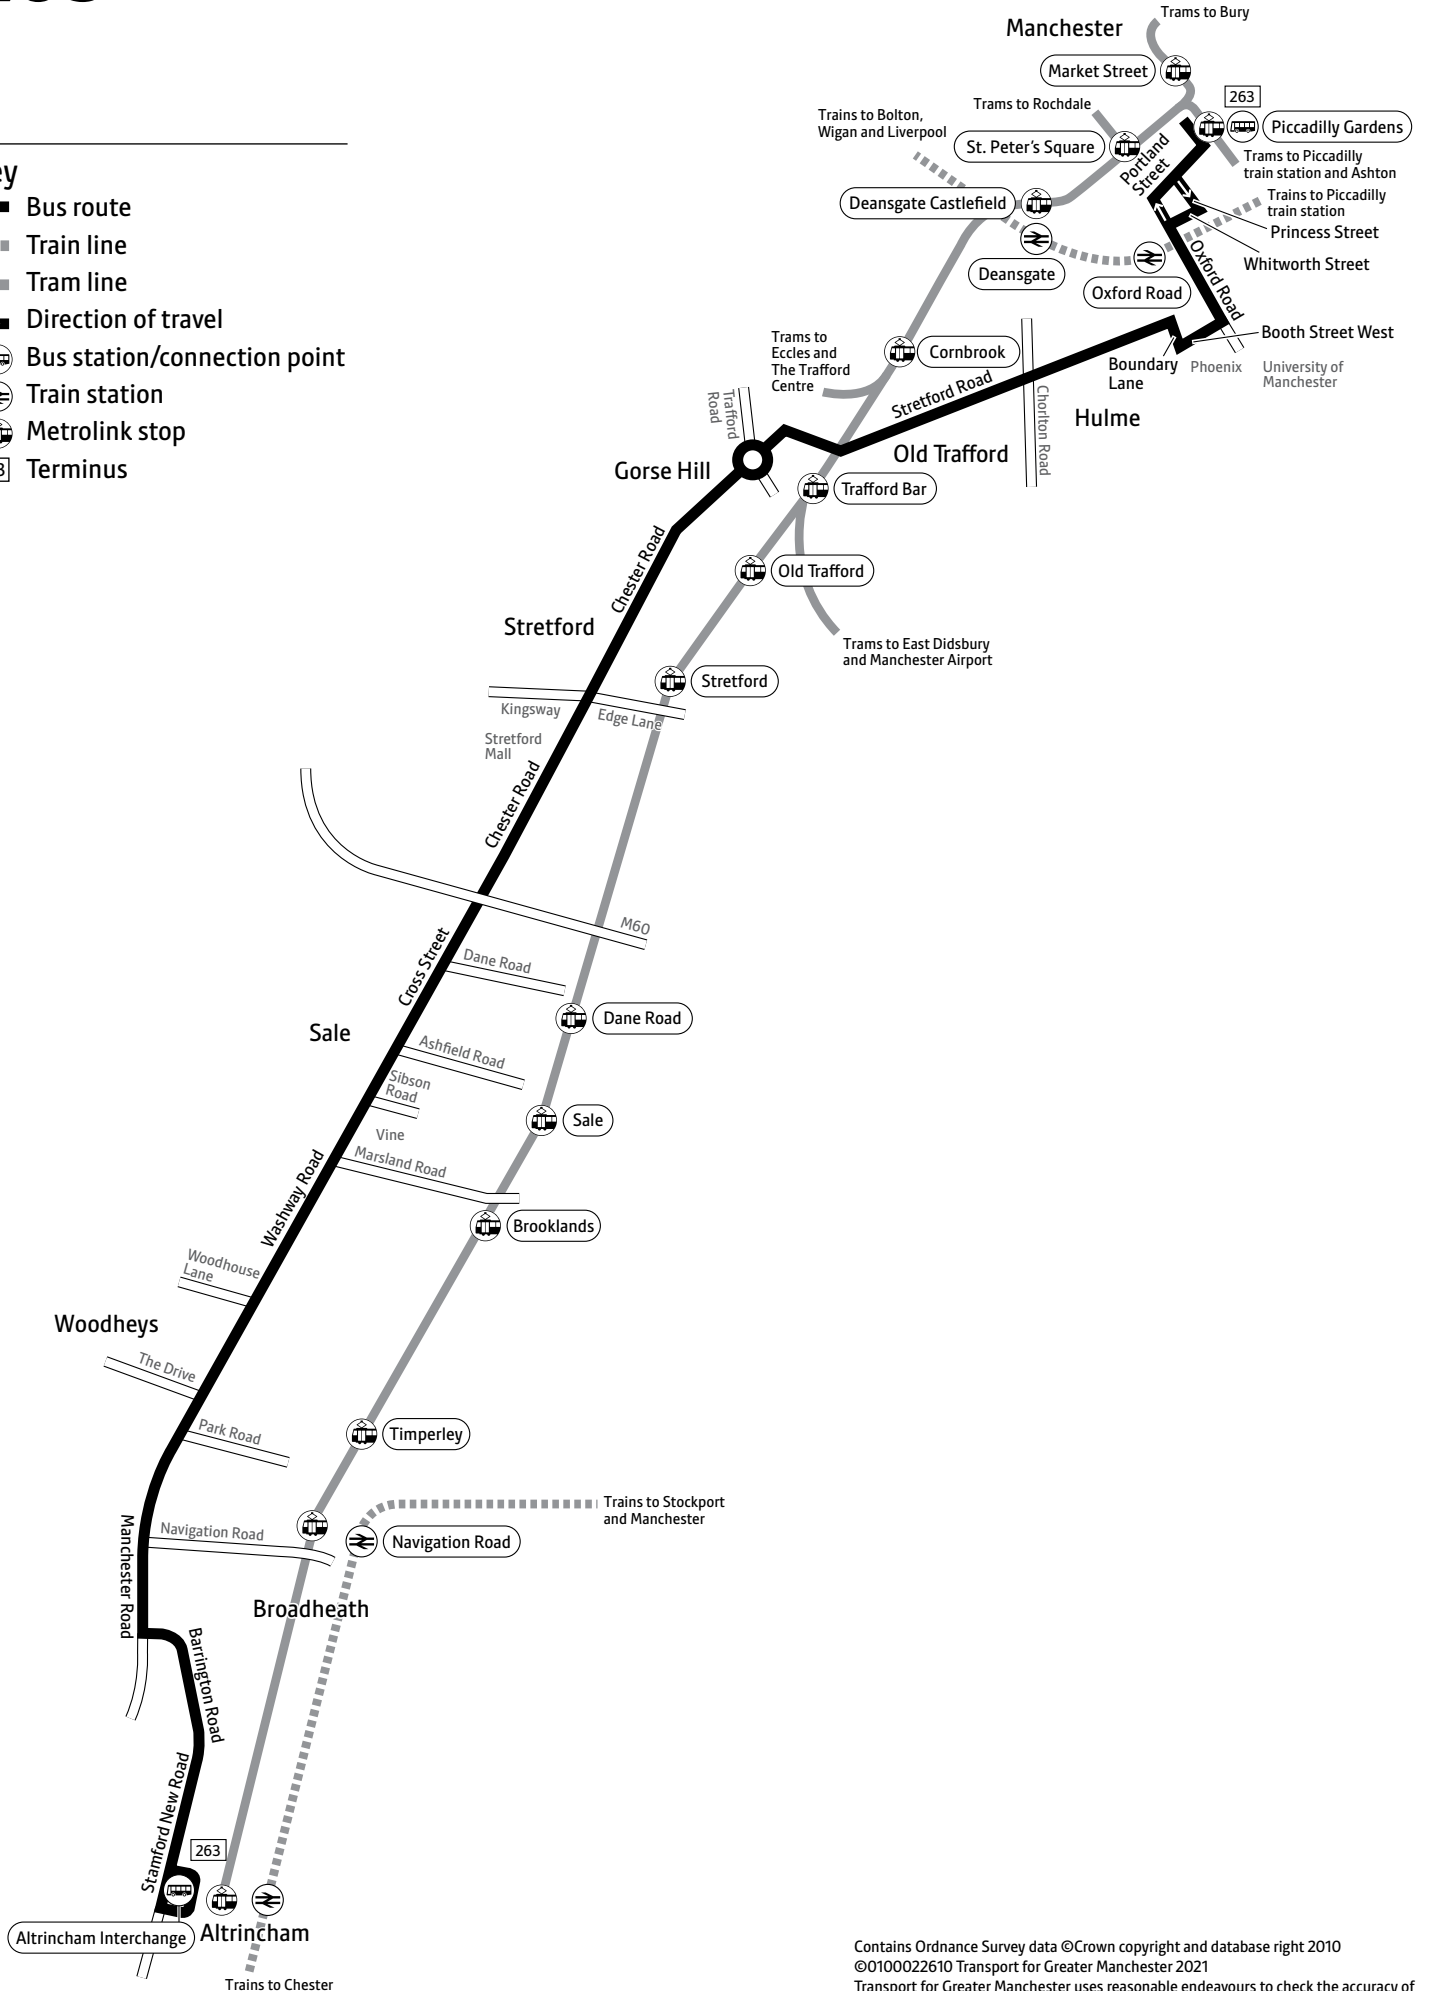

Key

- Bus route
- Train line
- Tram line
- Direction of travel
- Bus station/connection point
- Train station
- Metrolink stop
- Terminus

Contains Ordnance Survey data ©Crown copyright and database right 2010
©0100022610 Transport for Greater Manchester 2021
Transport for Greater Manchester uses reasonable endeavours to check the accuracy of information published and to publish changes to information in a timely manner. In no event will Transport for Greater Manchester be liable for any loss that may arise from this information being inaccurate.