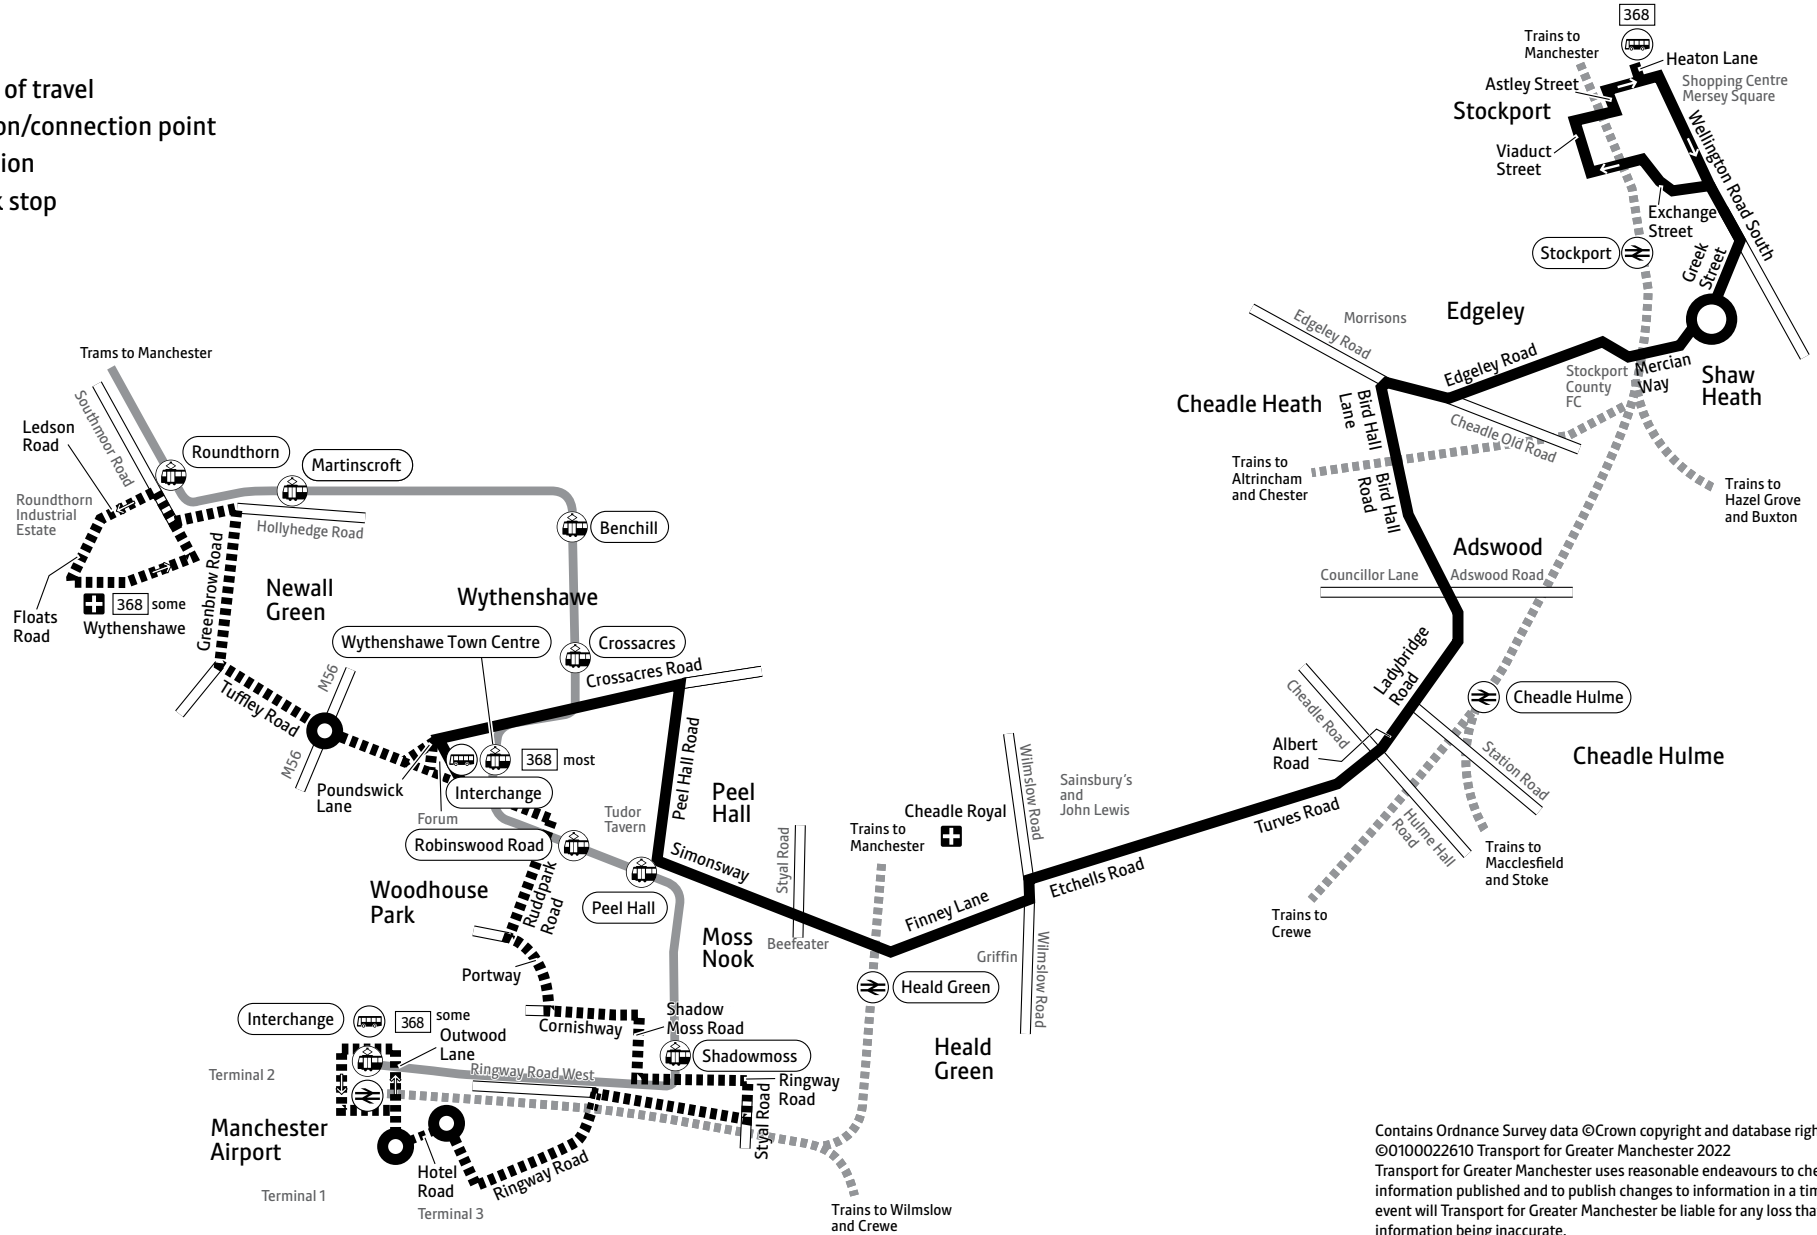

368

Key

- Bus route
- Some early morning/early evening journeys
- Train line
- Tram line
- Direction of travel
- Bus station/connection point
- Train station
- Metrolink stop
- Hospital
- Terminus

Contains Ordnance Survey data ©Crown copyright and database right 2010
©0100022610 Transport for Greater Manchester 2022
Transport for Greater Manchester uses reasonable endeavours to check the accuracy of information published and to publish changes to information in a timely manner. In no event will Transport for Greater Manchester be liable for any loss that may arise from this information being inaccurate.