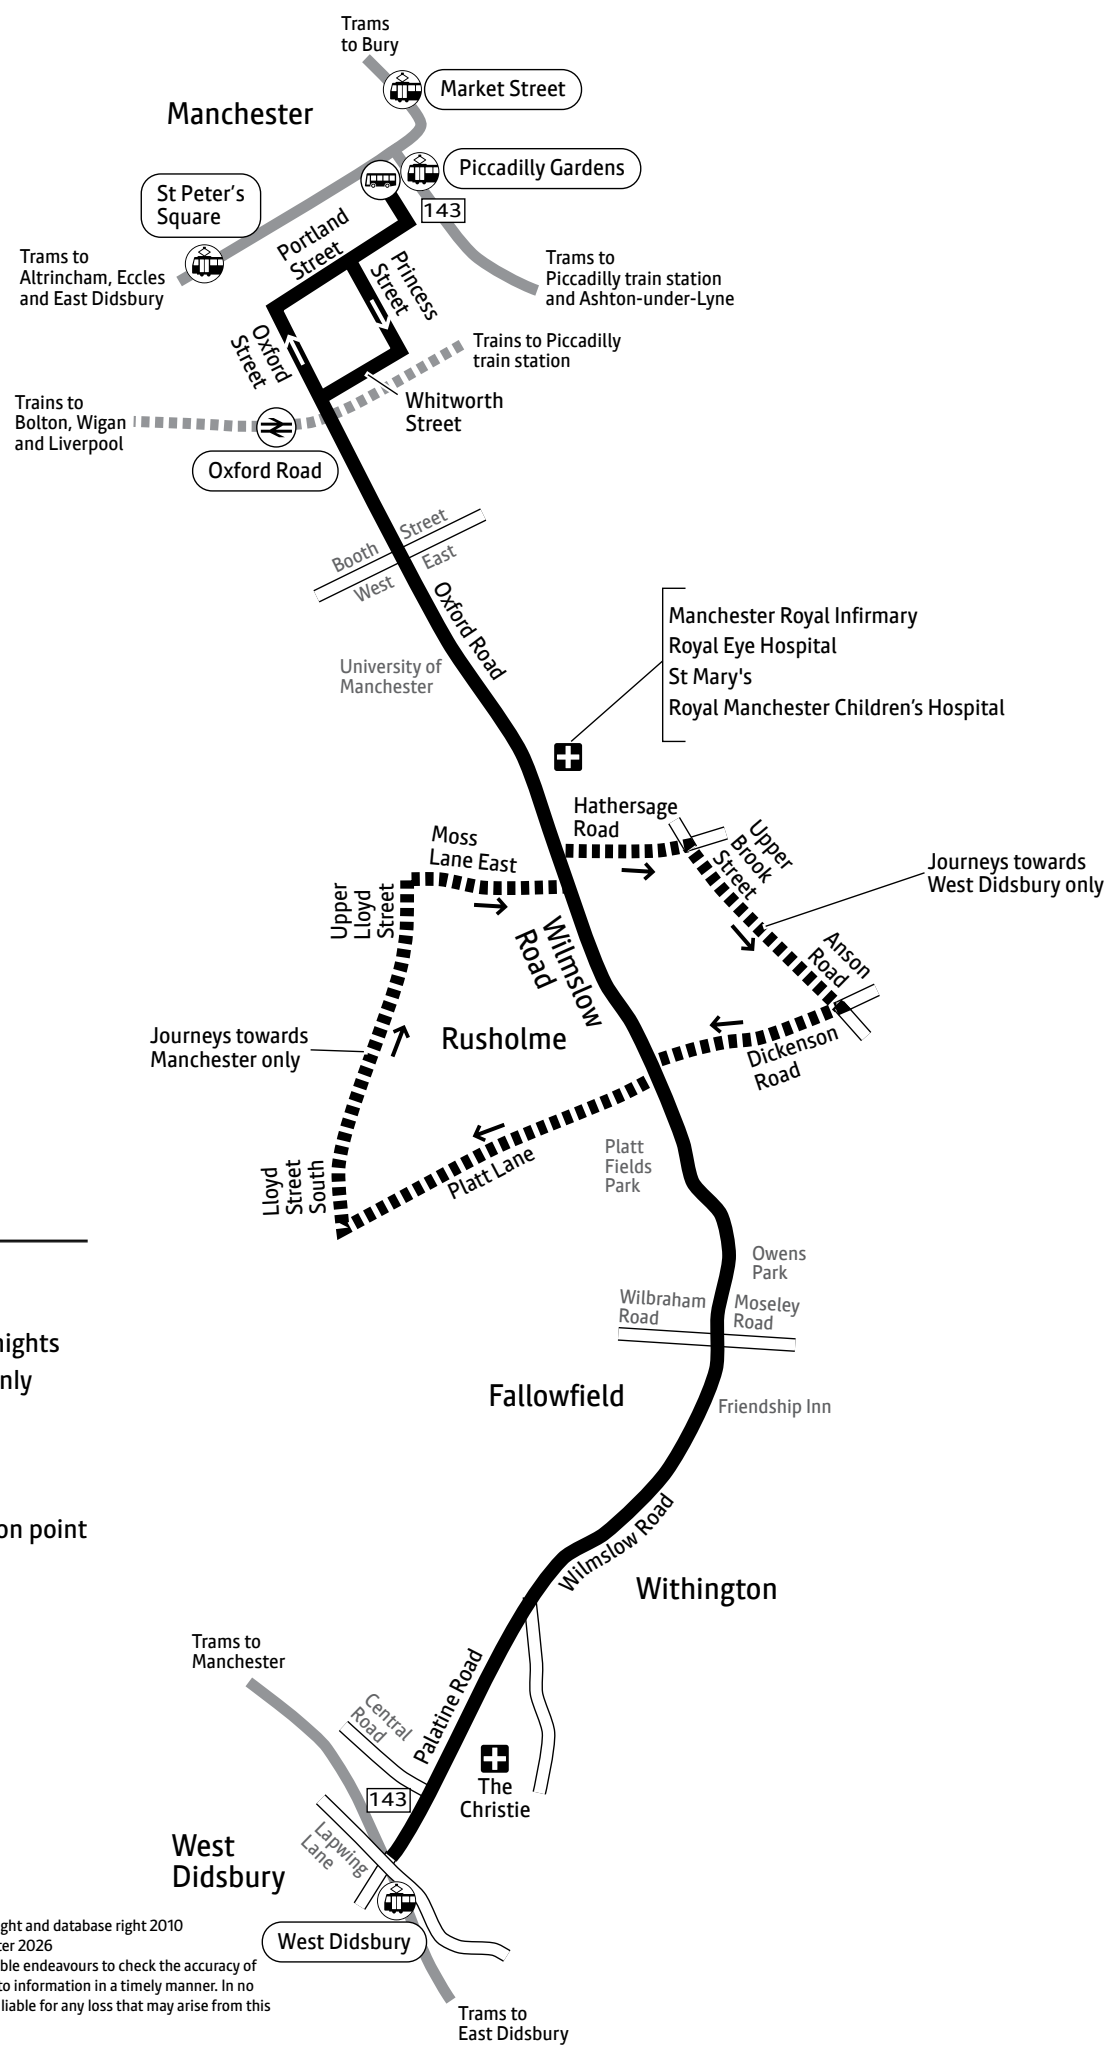

143

1. **Key**
2. Bus route
   - Friday and Saturday nights from 2000 to 0100 only
   - Train line
   - Tram line
   - Direction of travel
   - Bus station/connection point
   - Train station
   - Metrolink stop
   - Hospital
   - Terminus

Contains Ordnance Survey data ©Crown copyright and database right 2010
©0100022610 Transport for Greater Manchester 2026
Transport for Greater Manchester uses reasonable endeavours to check the accuracy of information published and to publish changes to information in a timely manner. In no event will Transport for Greater Manchester be liable for any loss that may arise from this information being inaccurate.