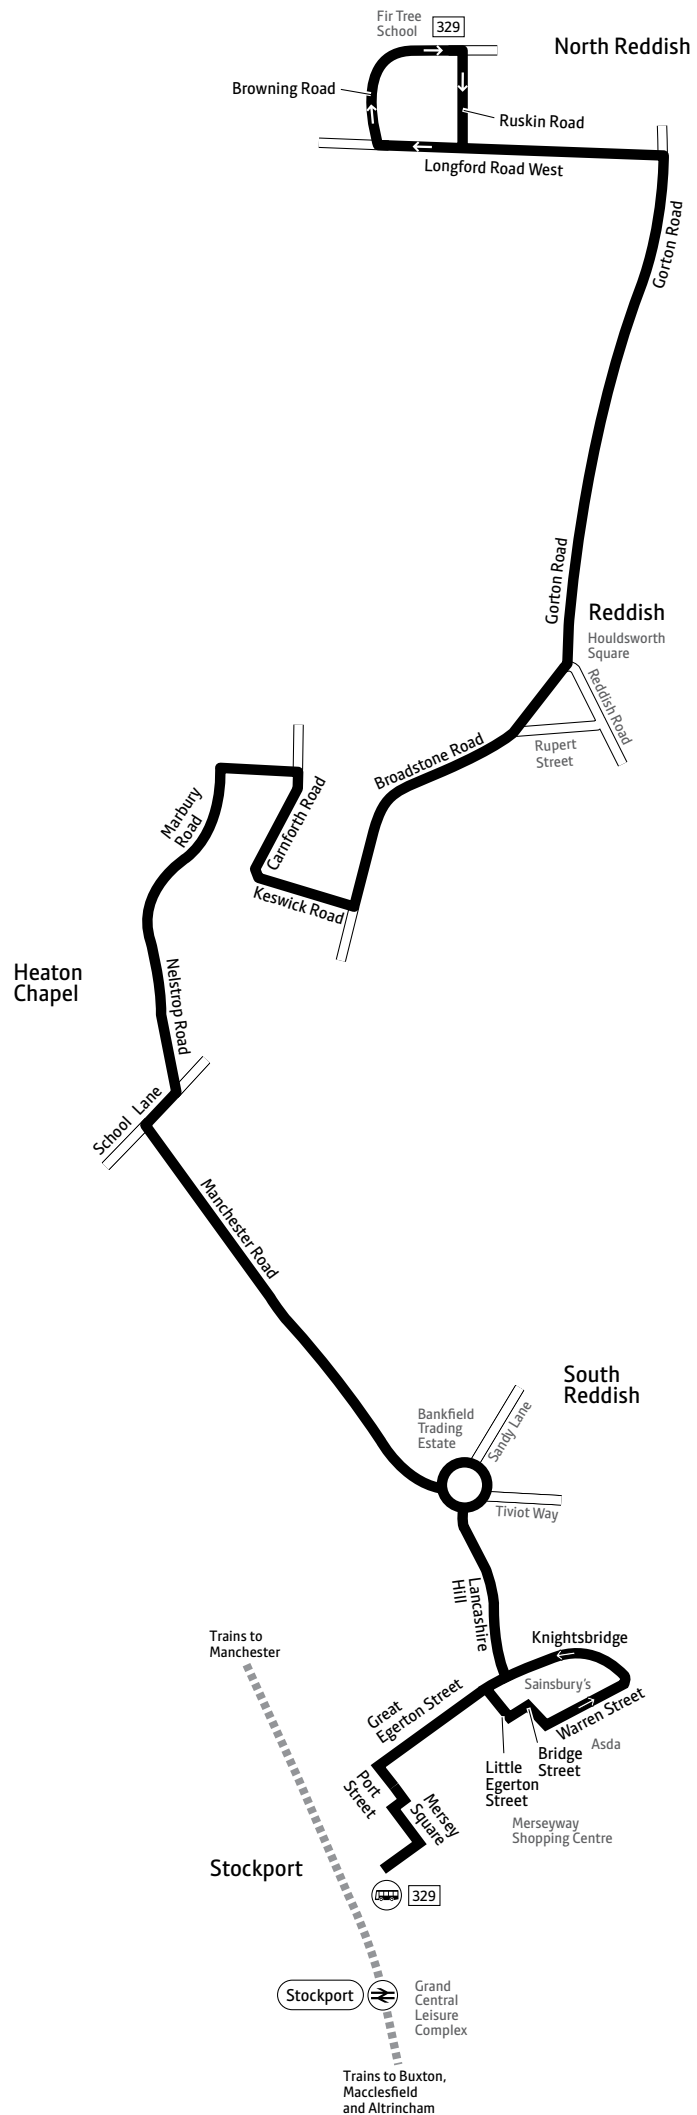

Key

- Bus route
- Train line
- Direction of travel
- Bus station/connection point
- Train station
- Terminus