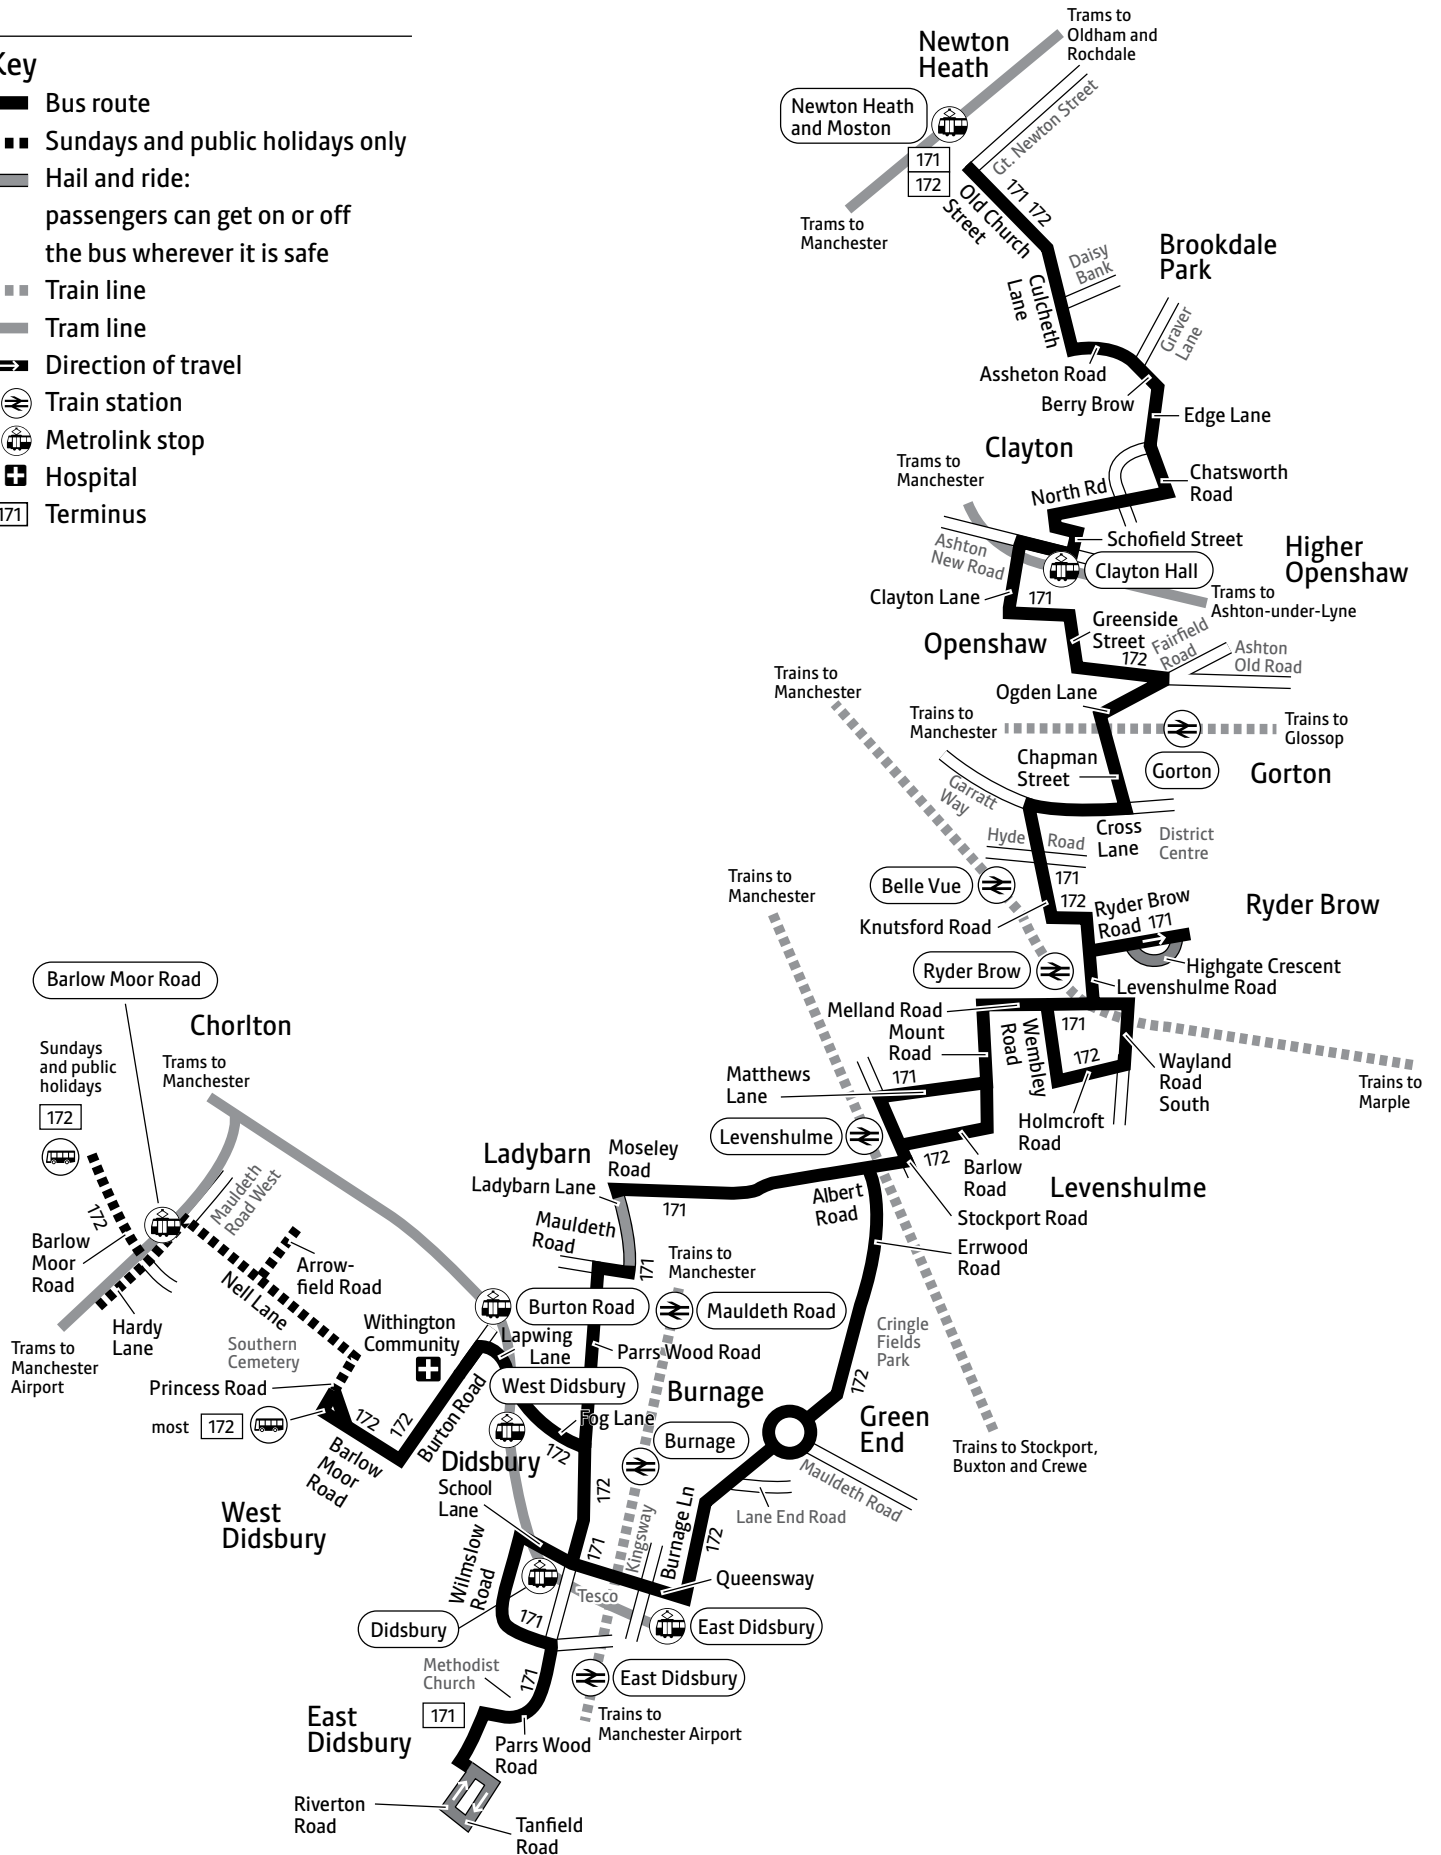

171 172

Key

-  Bus route
-  Sundays and public holidays only
-  Hail and ride: passengers can get on or off the bus wherever it is safe
-  Train line
-  Tram line
-  Direction of travel
-  Train station
-  Metrolink stop
-  Hospital
-  Terminus