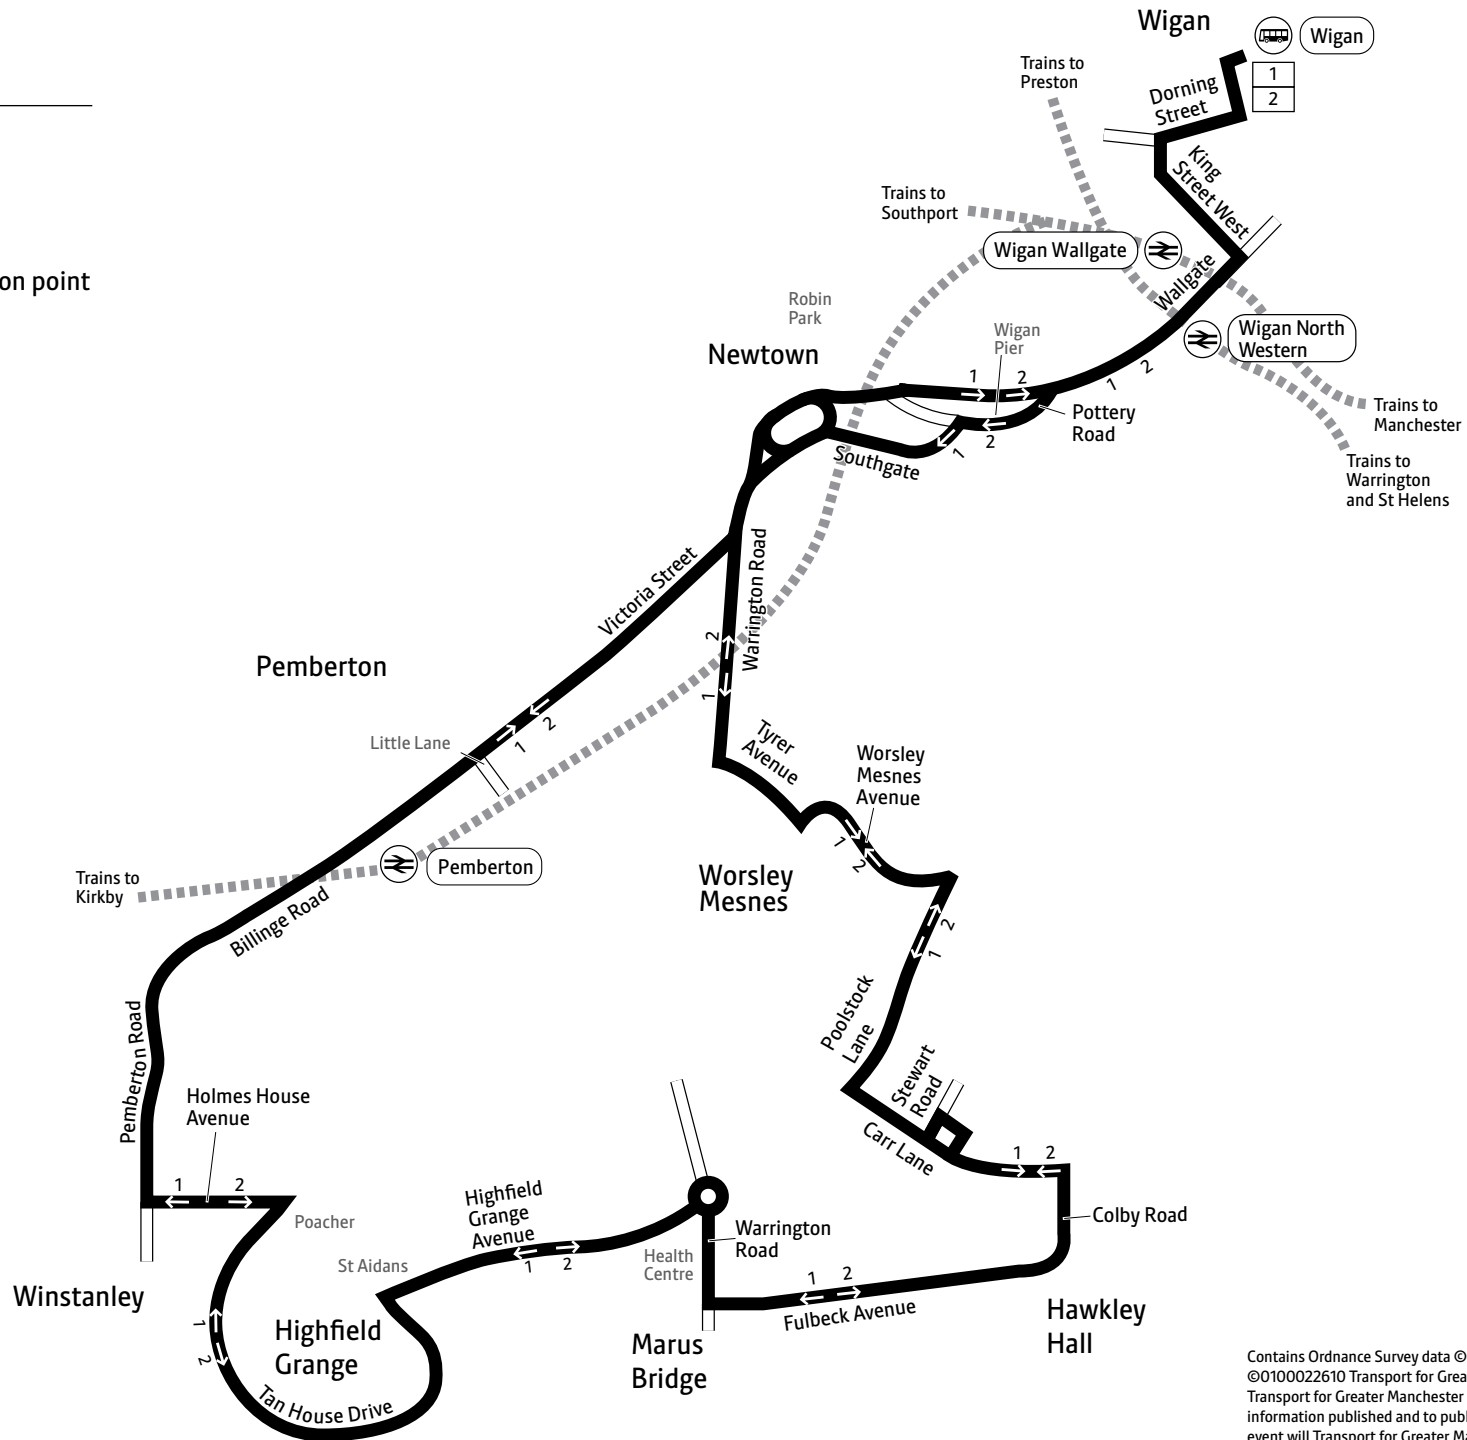

1 2

Key

- Bus route
- Train line
- Direction of travel
- Bus station/connection point
- Train station
- Terminus

Contains Ordnance Survey data ©Crown copyright and database right 2010
©0100022610 Transport for Greater Manchester 2022
Transport for Greater Manchester uses reasonable endeavours to check the accuracy of information published and to publish changes to information in a timely manner. In no event will Transport for Greater Manchester be liable for any loss that may arise from this information being inaccurate.