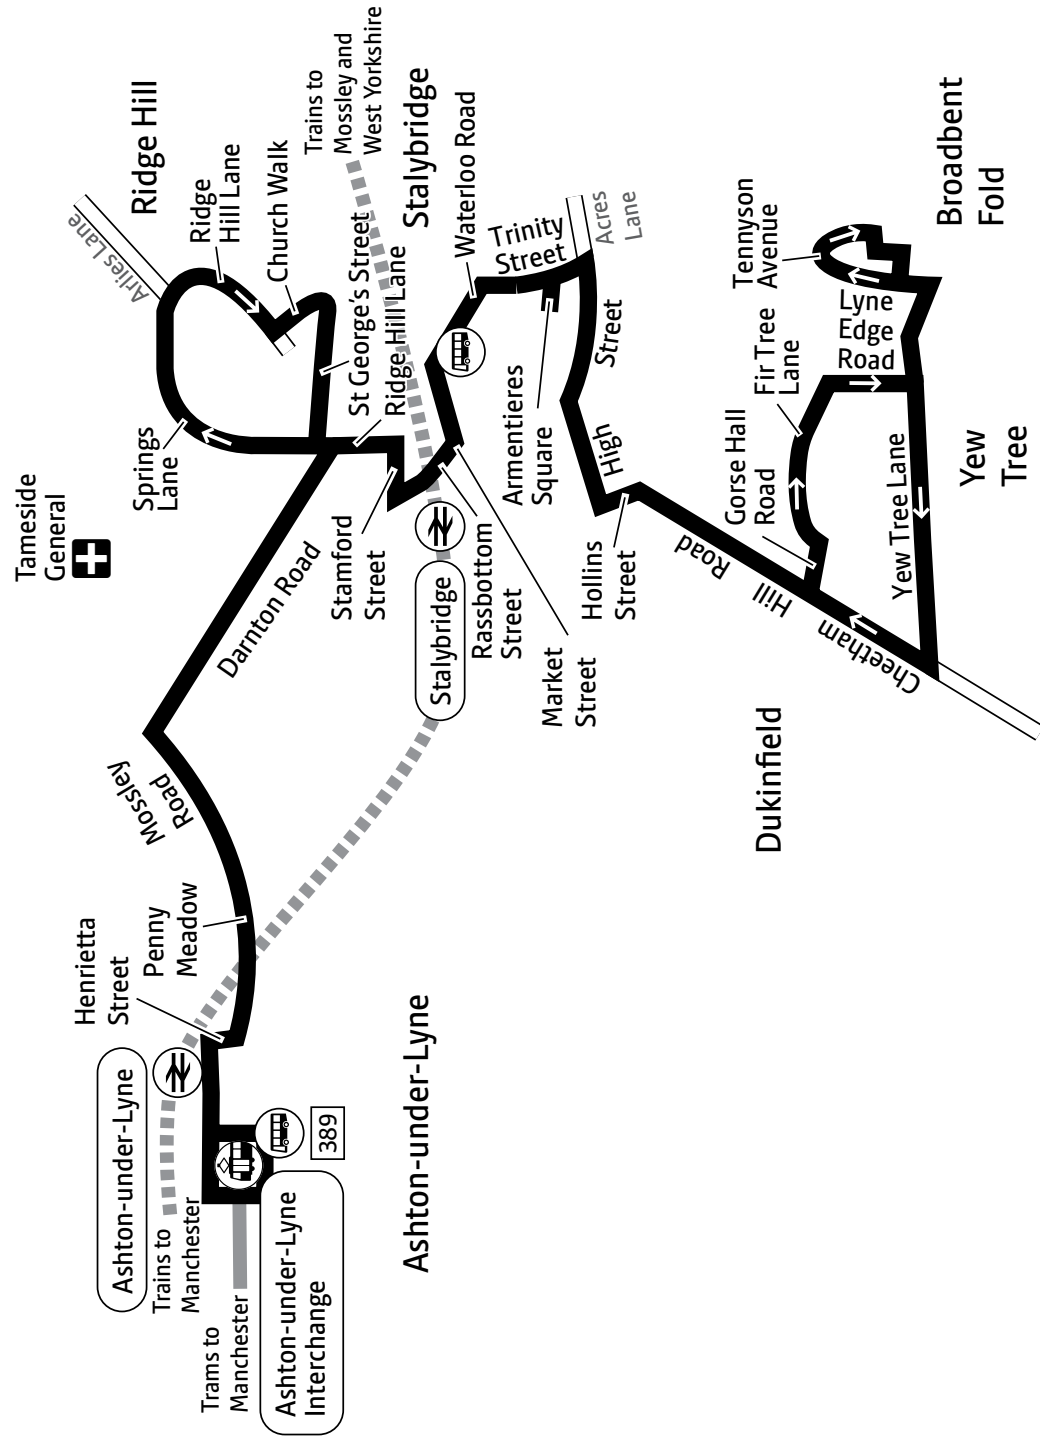

Using this timetable

Timetables show the direction of travel, bus numbers and the days of the week.

Main stops on the route are listed on the left. Where no time is shown against a particular stop, the bus does not stop there on that journey. Check any letters which are shown in the timetable against the key at the bottom of the page.

Saturday 8am to 5.30pm

Sunday* Closed

*Including public holidays

389

Key

-  Bus route
-  Train line
-  Tram line
-  Direction of travel
-  Bus station/connection point
-  Train station
-  Metrolink stop
-  Hospital
-  Terminus

Mondays to Fridays

Ashton, Interchange	0520	0608	0708		1608	1708	1808	1920	2020	2120	2220	2320
Ridge Hill, Arlies Lane	0533	0621	0721		1621	1721	1821	1933	2033	2133	2233	2333
Stalybridge, Armentieres Square	0539	0627	0727	and	1627	1727	1827	1939	2039	2139	2239	2339
Broadbent Fold, Arnold Close	0548	0637	0737	every	1637	1737	1836	1948	2048	2148	2248	2348
Yew Tree Lane/Lyne Edge Road	0552	0642	0742	hour	1642	1741	1840	1952	2052	2152	2252	2352
Stalybridge, Armentieres Square	0600	0651	0751	until	1651	1750	1848	2000	2100	2200	2300	
Ridge Hill, Arlies Lane	0608	0659	0759		1659	1758	1856	2008	2108	2208	2308	
Ashton, Interchange	0621	0712	0813		1713	1811	1909	2021	2121	2221	2321	

Saturdays

Ashton, Interchange	0620	0708		1708	1808	1920	2020	2120	2220	2320		
Ridge Hill, Arlies Lane	0633	0721		1721	1821	1933	2033	2133	2233	2333		
Stalybridge, Armentieres Square	0639	0727	and	1727	1827	1939	2039	2139	2239	2339		
Broadbent Fold, Arnold Close	0649	0737	every	1737	1836	1948	2048	2148	2248	2348		
Yew Tree Lane/Lyne Edge Road	0654	0742	hour	1742	1840	1952	2052	2152	2252	2352		
Stalybridge, Armentieres Square	0703	0751	until	1751	1848	2000	2100	2200	2300			
Ridge Hill, Arlies Lane	0711	0759		1759	1856	2008	2108	2208	2308			
Ashton, Interchange	0725	0813		1813	1909	2021	2121	2221	2321			