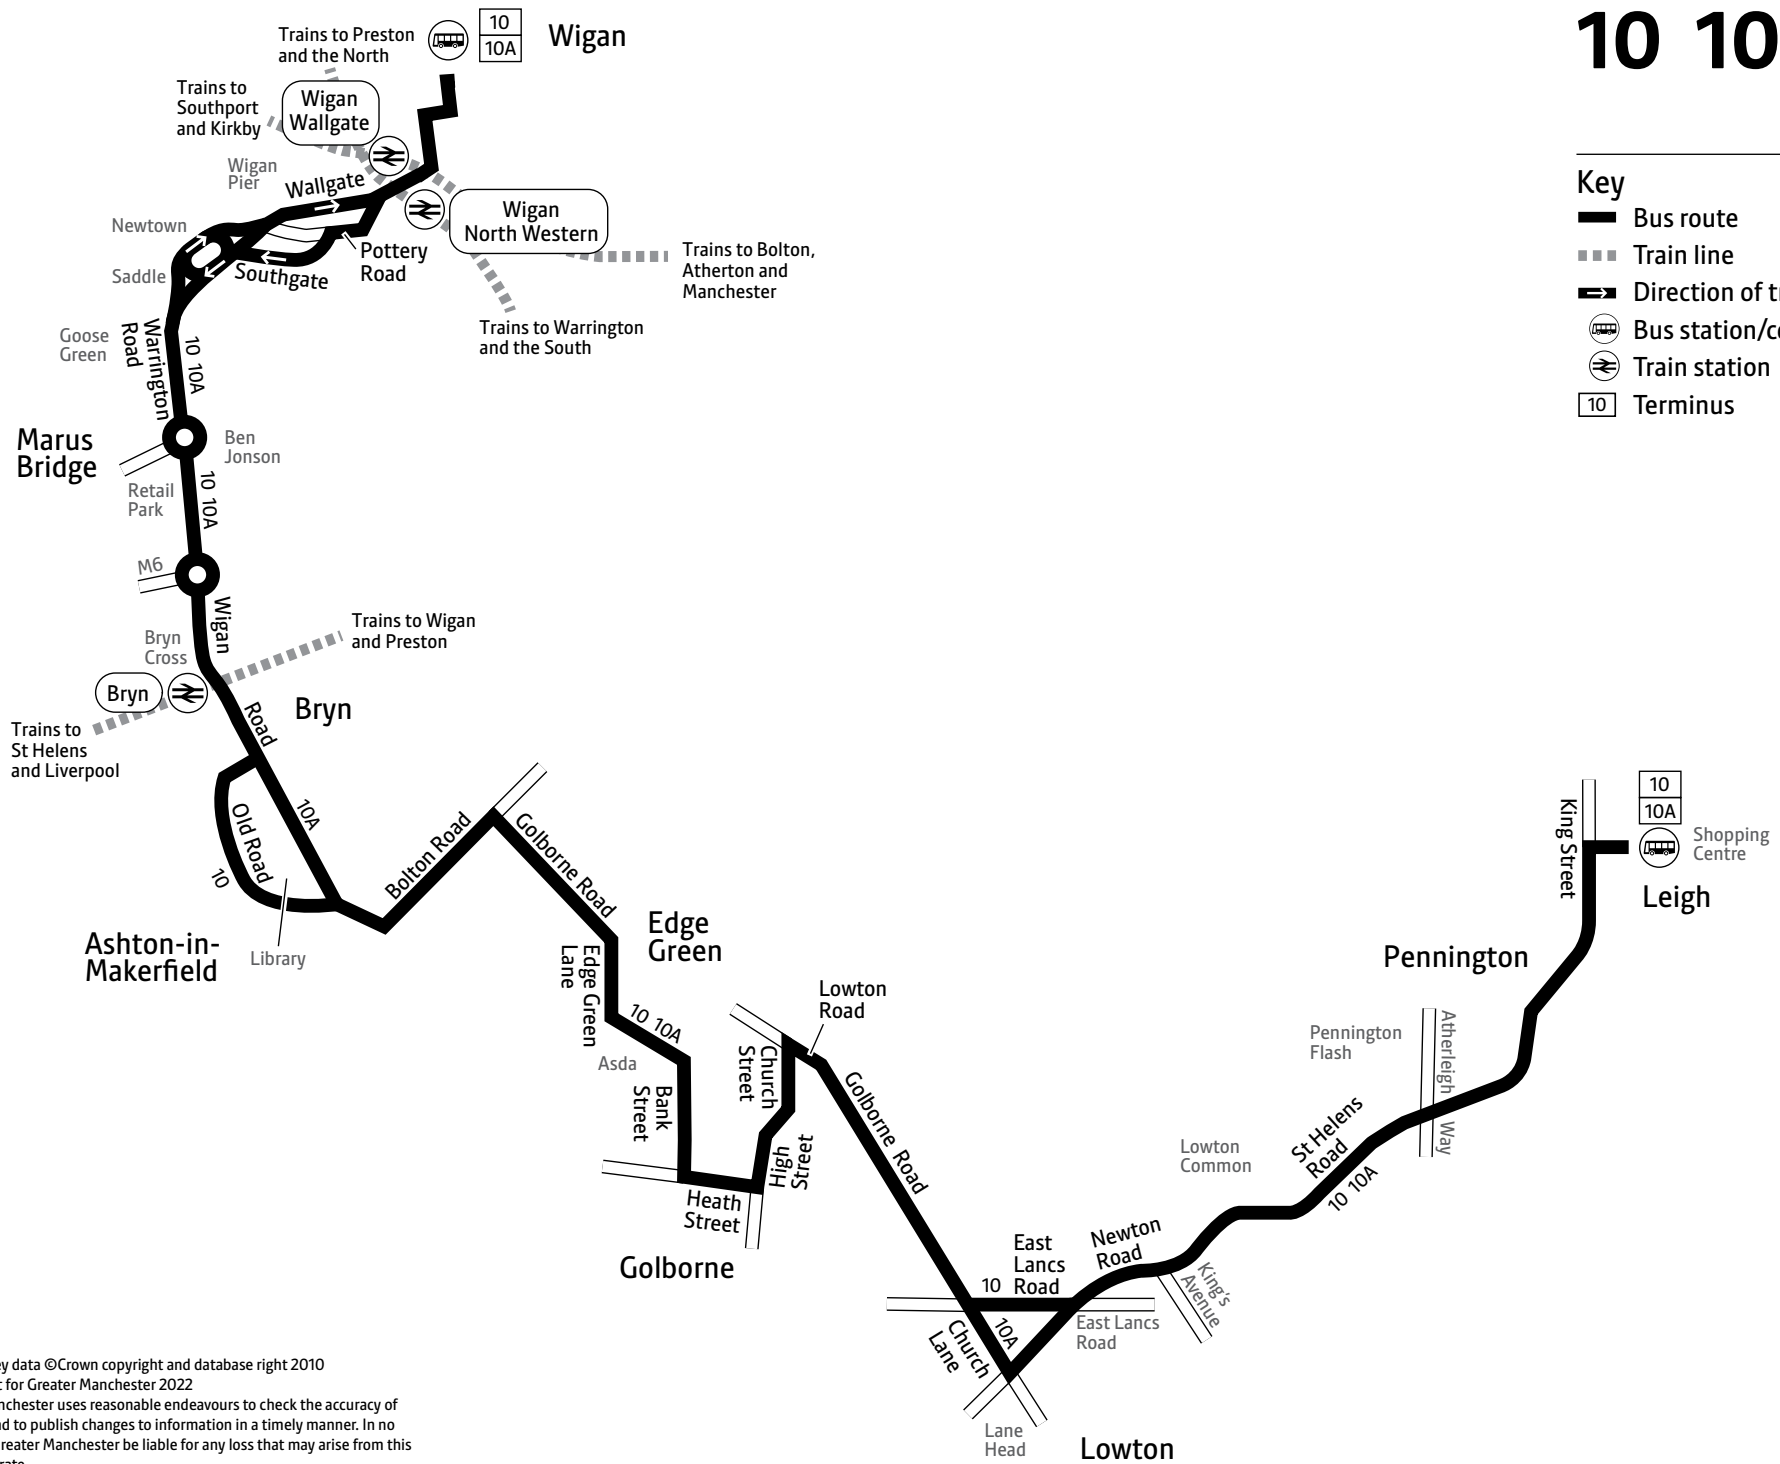

10 10A

1. **Key**
2. Bus route
   - Train line
   - Direction of travel
   - Bus station/connection point
   - Train station
   - Terminus