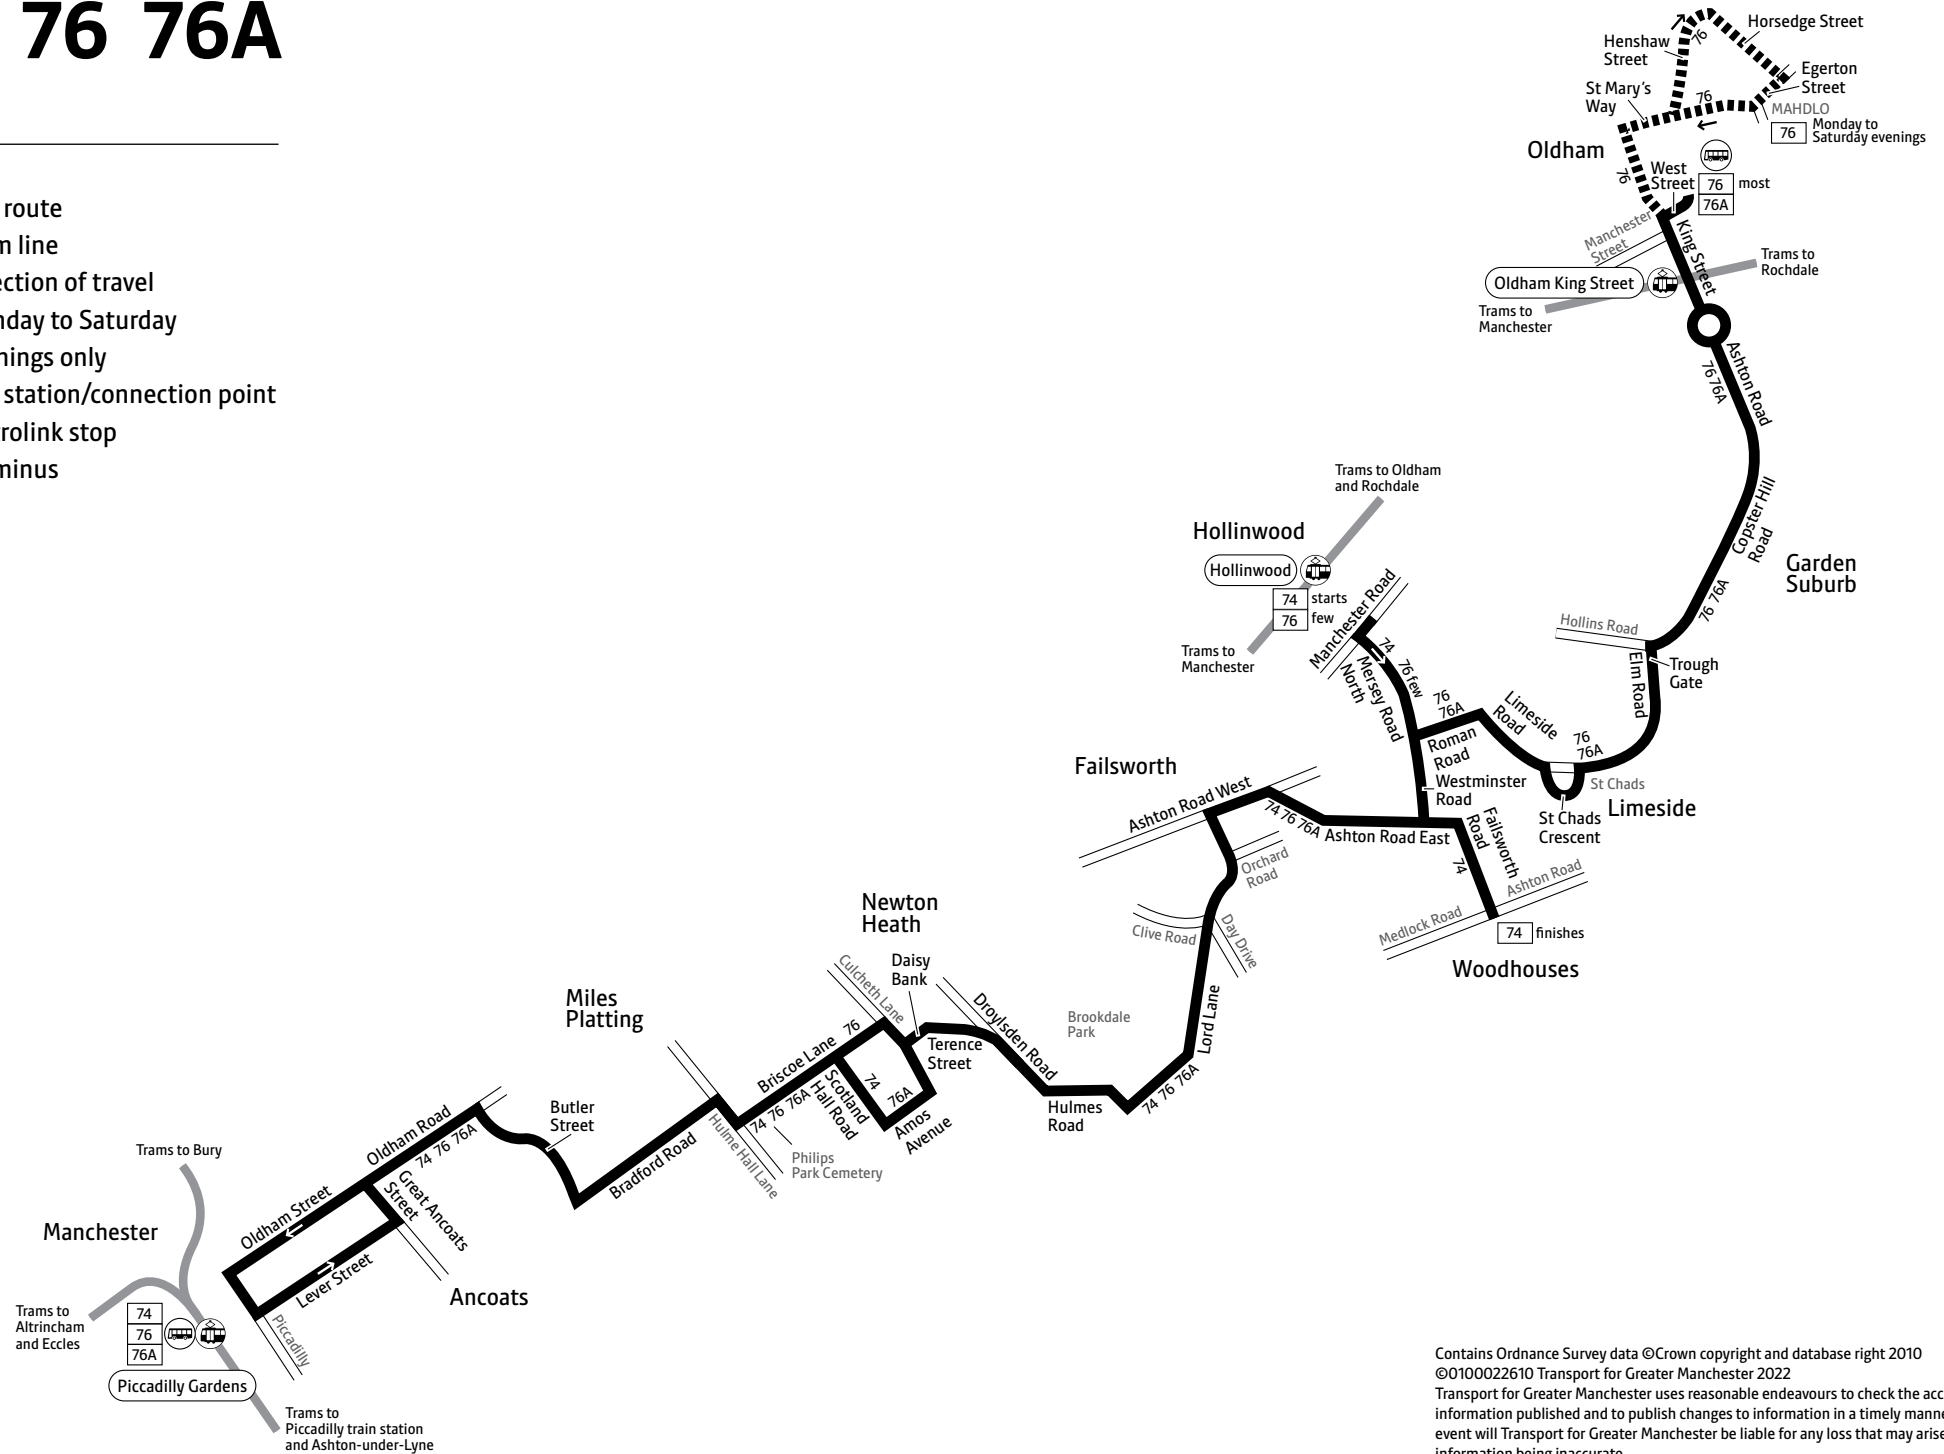

74 76 76A

Key

- Bus route
- Tram line
- Direction of travel
- Monday to Saturday evenings only
- Bus station/connection point
- Metrolink stop
- Terminus

Contains Ordnance Survey data ©Crown copyright and database right 2010
©0100022610 Transport for Greater Manchester 2022
Transport for Greater Manchester uses reasonable endeavours to check the accuracy of information published and to publish changes to information in a timely manner. In no event will Transport for Greater Manchester be liable for any loss that may arise from this information being inaccurate.