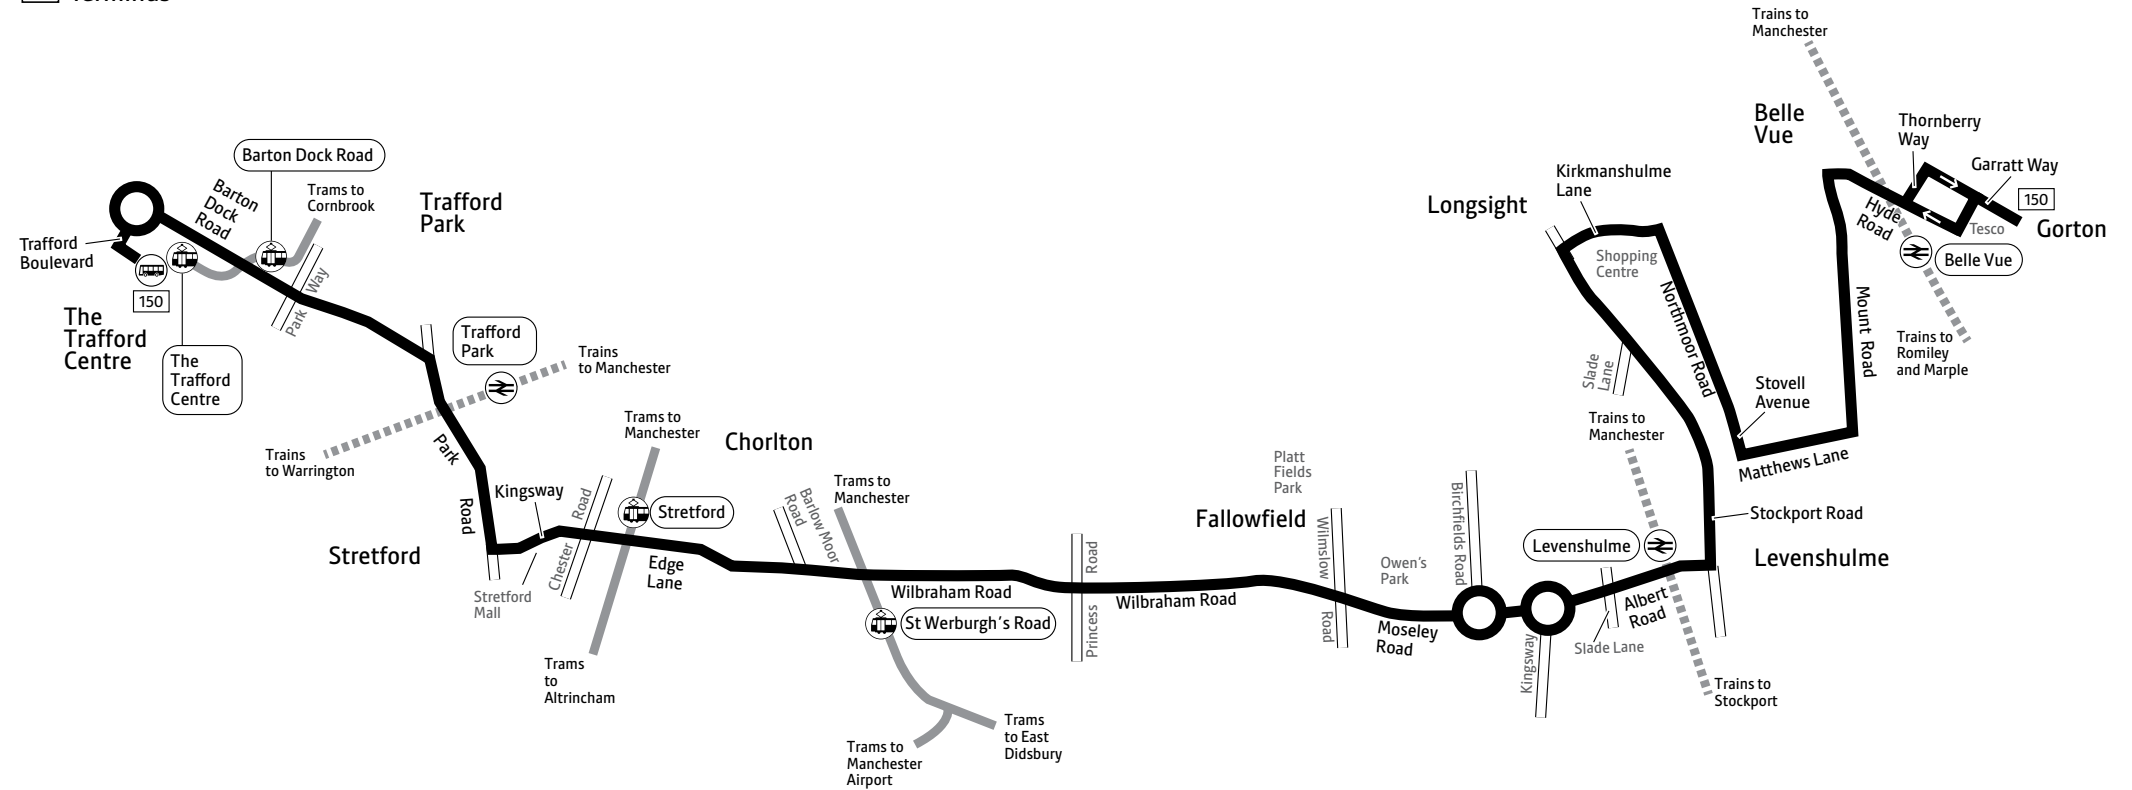

Bus 150 is provided with the financial support of Transport for Greater Manchester

a – Run by Diamond

b – Run by Stagecoach

c – Starts from Wright Robinson Sports College at 1525 on college days only

SD – Schooldays only

SH – School holidays only

♿ – All bus 150 journeys are run using easy access buses. See inside front cover of this leaflet for details

150

Key

— Bus route

--- Train line

— Tram line

➔ Direction of travel

🚌 Bus station/connection point

🚆 Train station

🚊 Metrolink stop

150 Terminus

Contains Ordnance Survey data ©Crown copyright and database right 2010
©0100022610 Transport for Greater Manchester 2024
Transport for Greater Manchester uses reasonable endeavours to check the accuracy of information published and to publish changes to information in a timely manner. In no event will Transport for Greater Manchester be liable for any loss that may arise from this information being inaccurate.