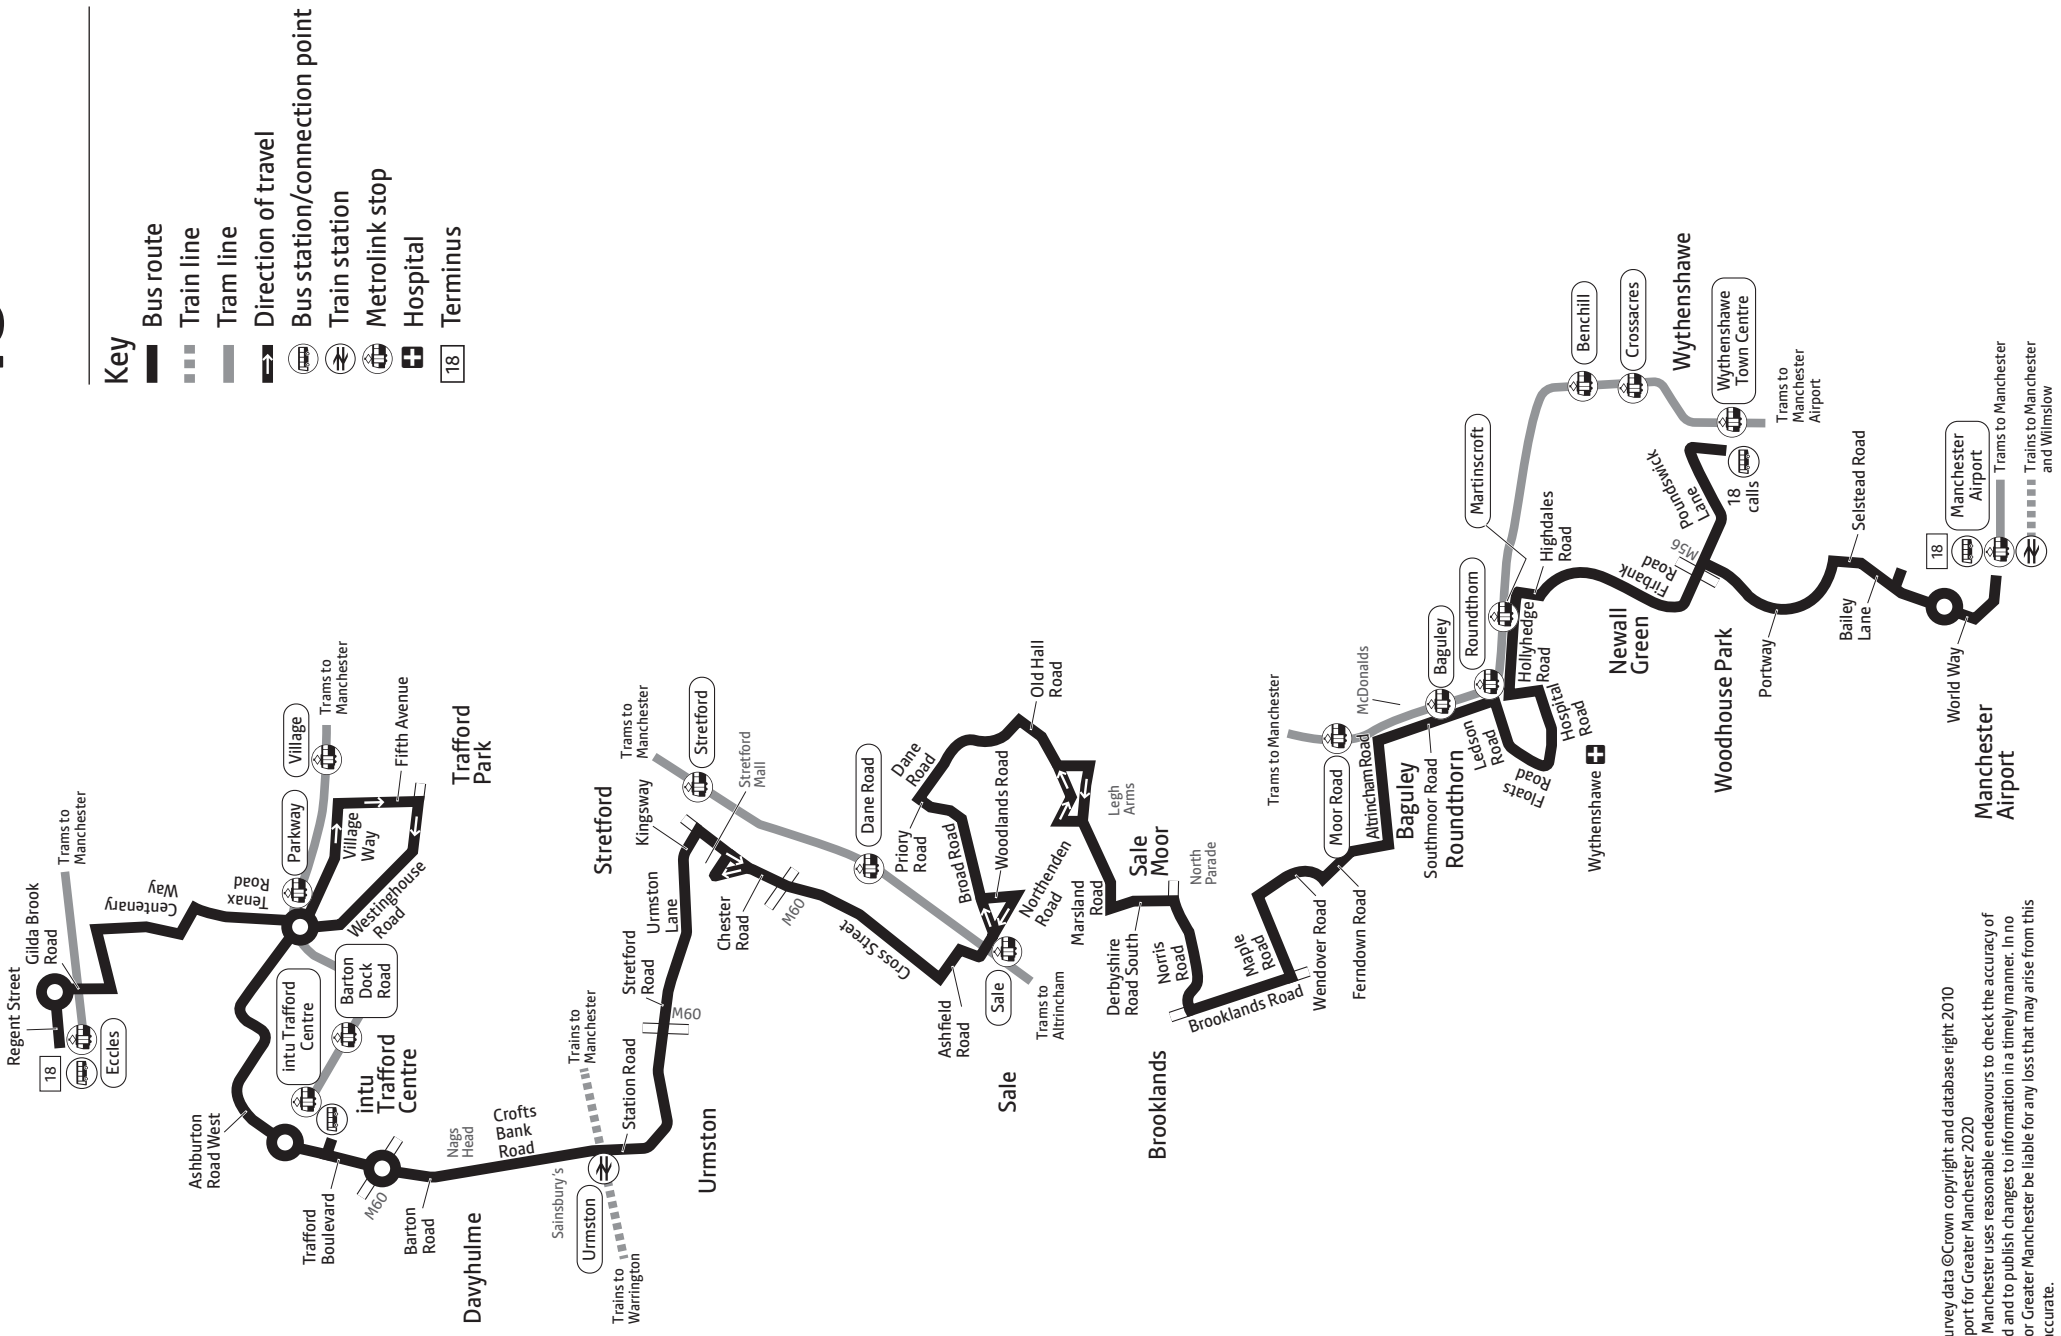

- **Key**
- Bus route
- Train line
- Tram line
- Direction of travel
- Bus station/connection point
- Train station
- Metrolink stop
- Hospital
- Terminus

Contains Ordnance Survey data © Crown copyright and database right 2010
© 0100022610 Transport for Greater Manchester 2020
Transport for Greater Manchester uses reasonable endeavours to check the accuracy of information published and to publish changes to information in a timely manner. In no event will Transport for Greater Manchester be liable for any loss that may arise from this information being inaccurate.