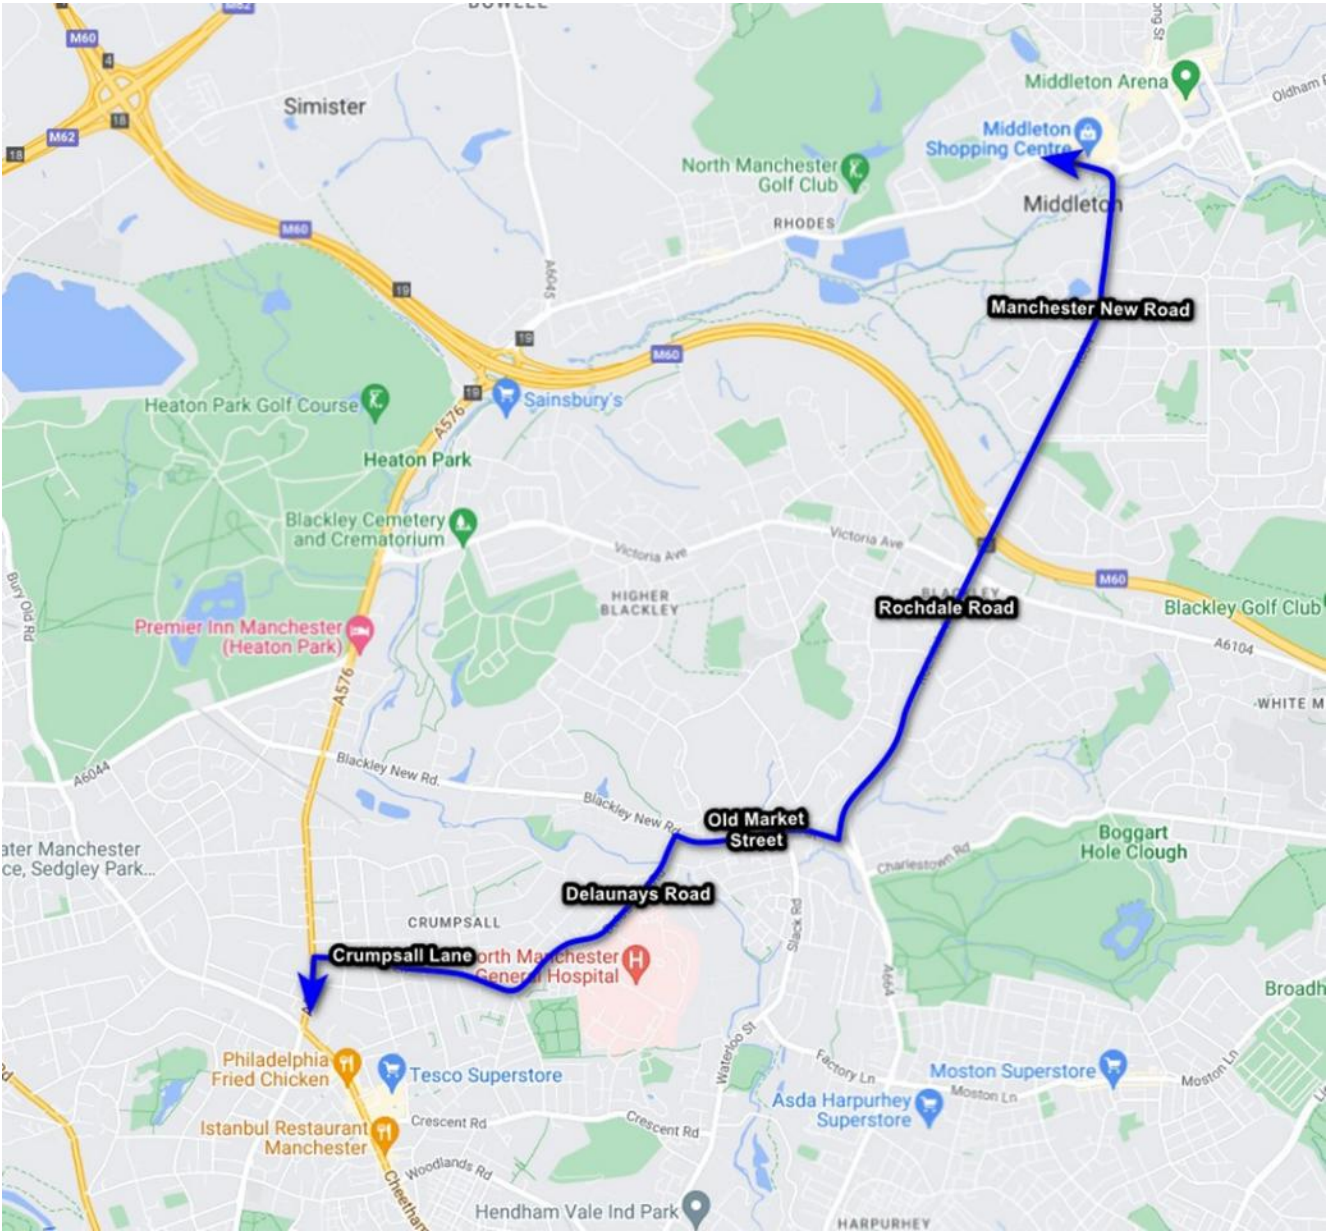

59 DIVERSION ROUTE FROM 19:45 EACH NIGHT