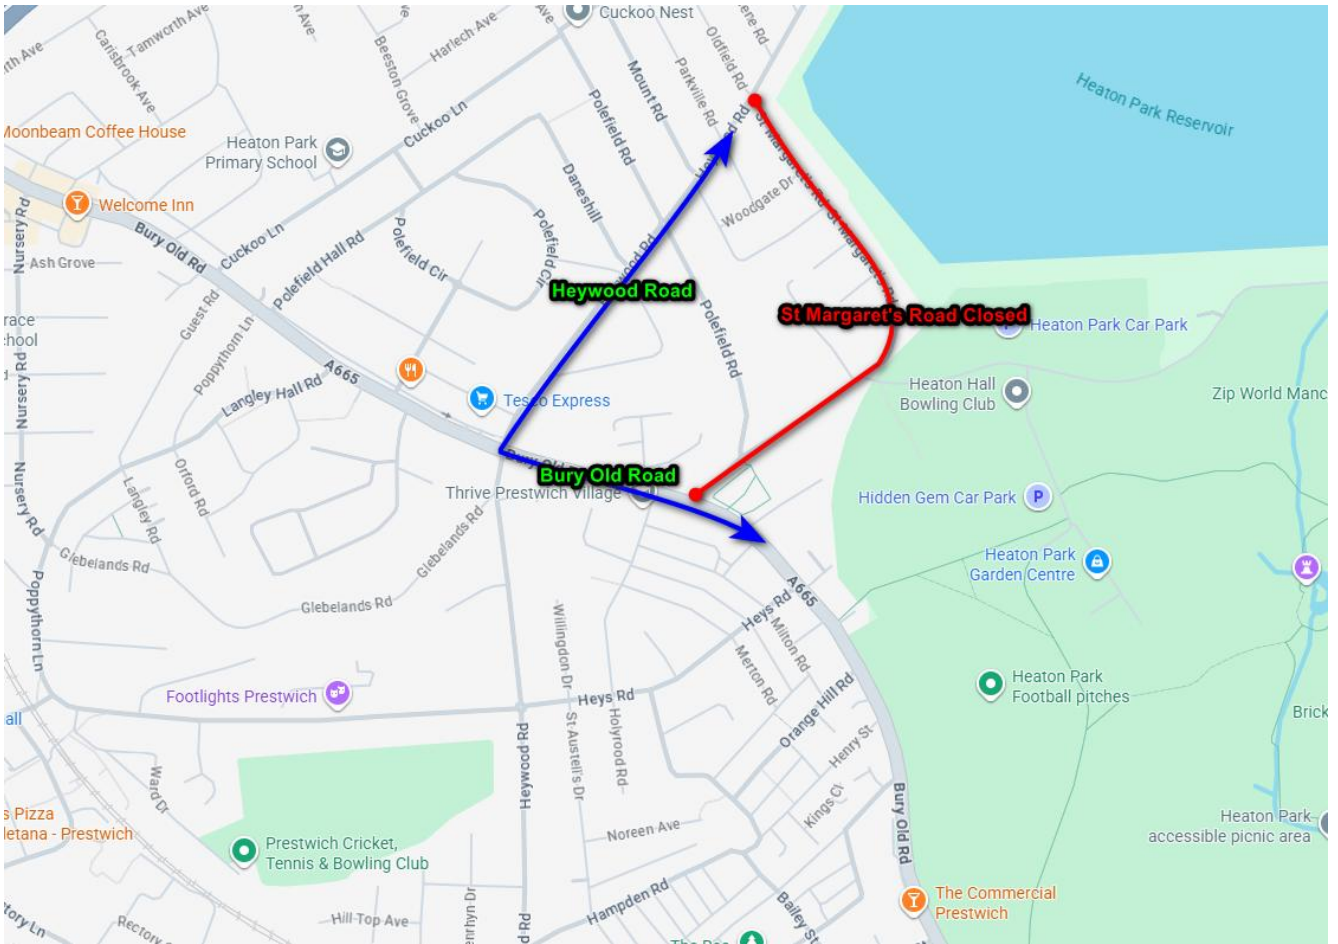

41 DIVERSION ROUTE FROM 19:45 EACH NIGHT

59 DIVERSION ROUTE FROM 19:45 EACH NIGHT

66 DIVERSION ROUTE FROM 19:45 EACH NIGHT

90 DIVERSION ROUTE FOR DURATION OF EVENT

94 & 135 DIVERSION FROM 19:45 EACH NIGHT