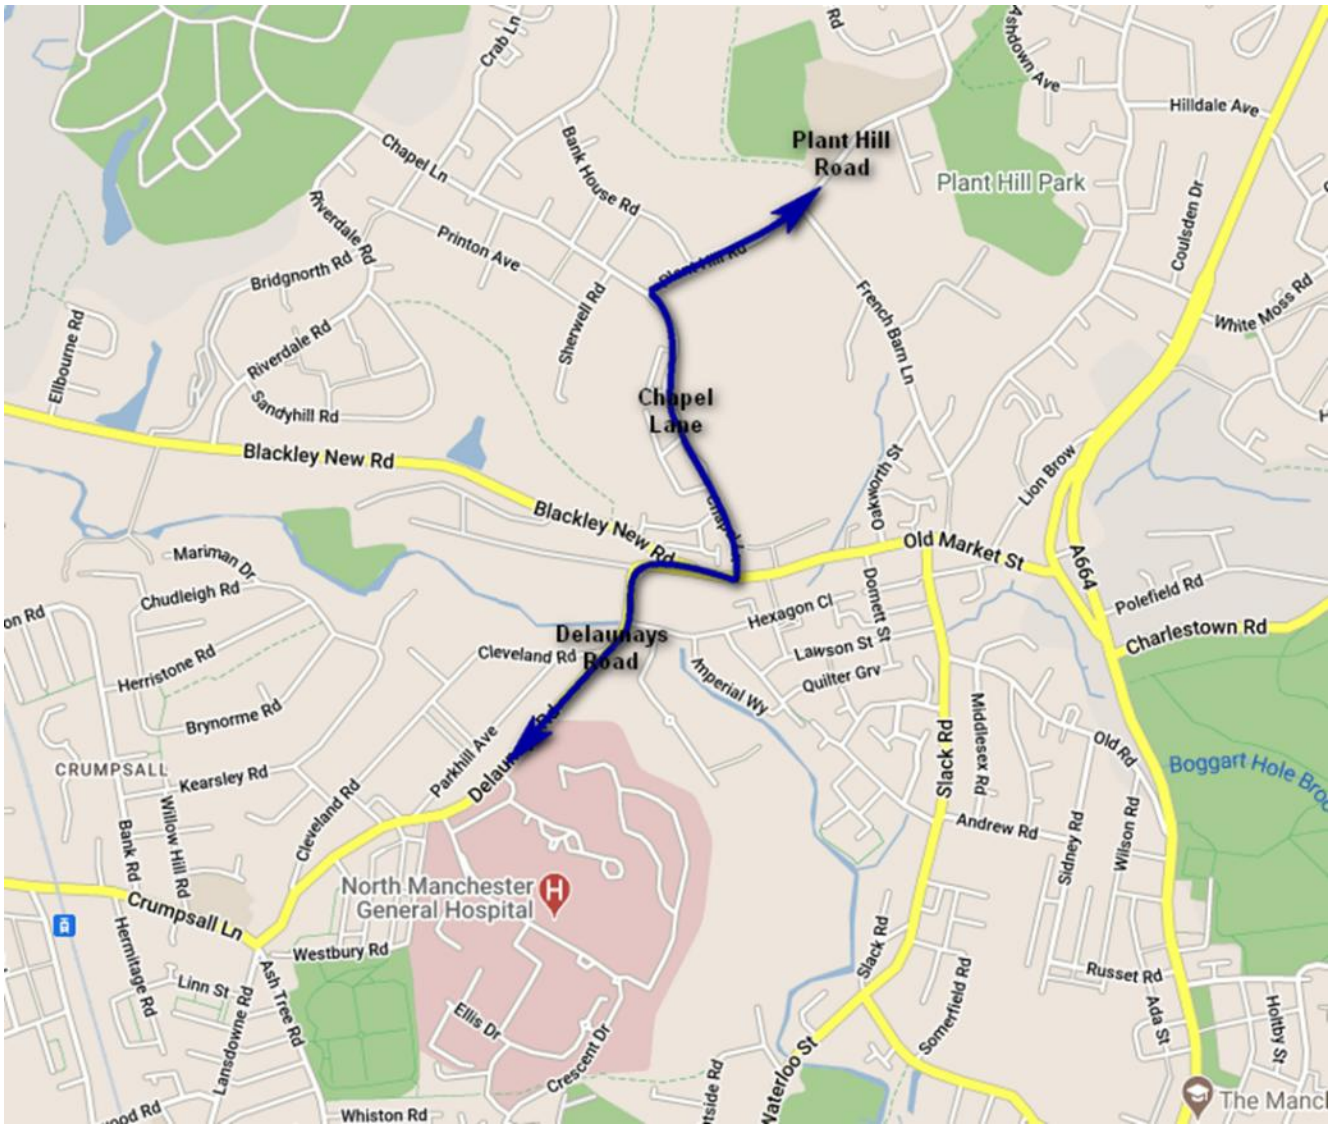

41 DIVERSION ROUTE FROM 19:45 EACH NIGHT

59 DIVERSION ROUTE FROM 19:45 EACH NIGHT

66 DIVERSION ROUTE FROM 19:45 EACH NIGHT

90 DIVERSION ROUTE FOR DURATION OF EVENT

94 & 135 DIVERSION FROM 19:45 EACH NIGHT