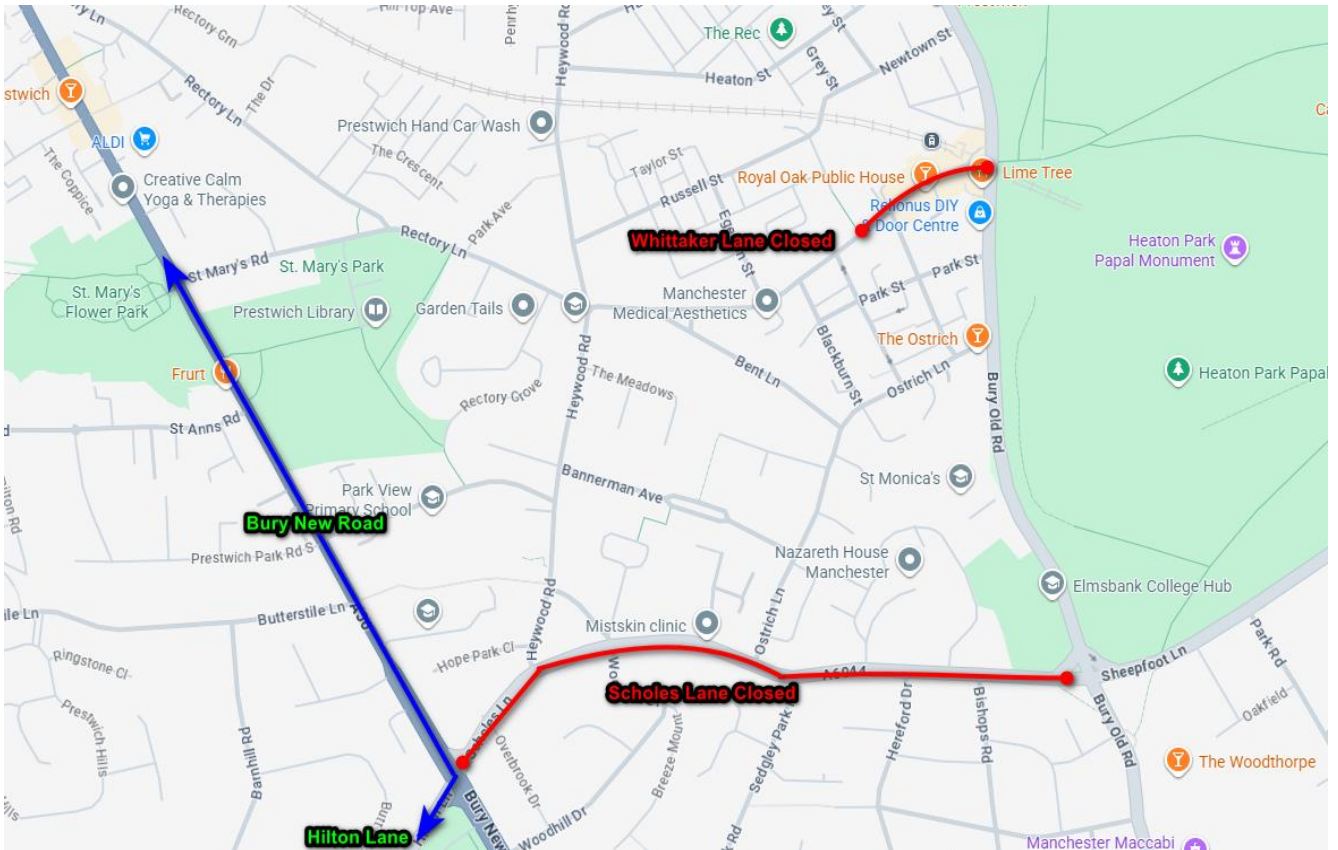

66 DIVERSION ROUTE FROM 19:45 EACH NIGHT