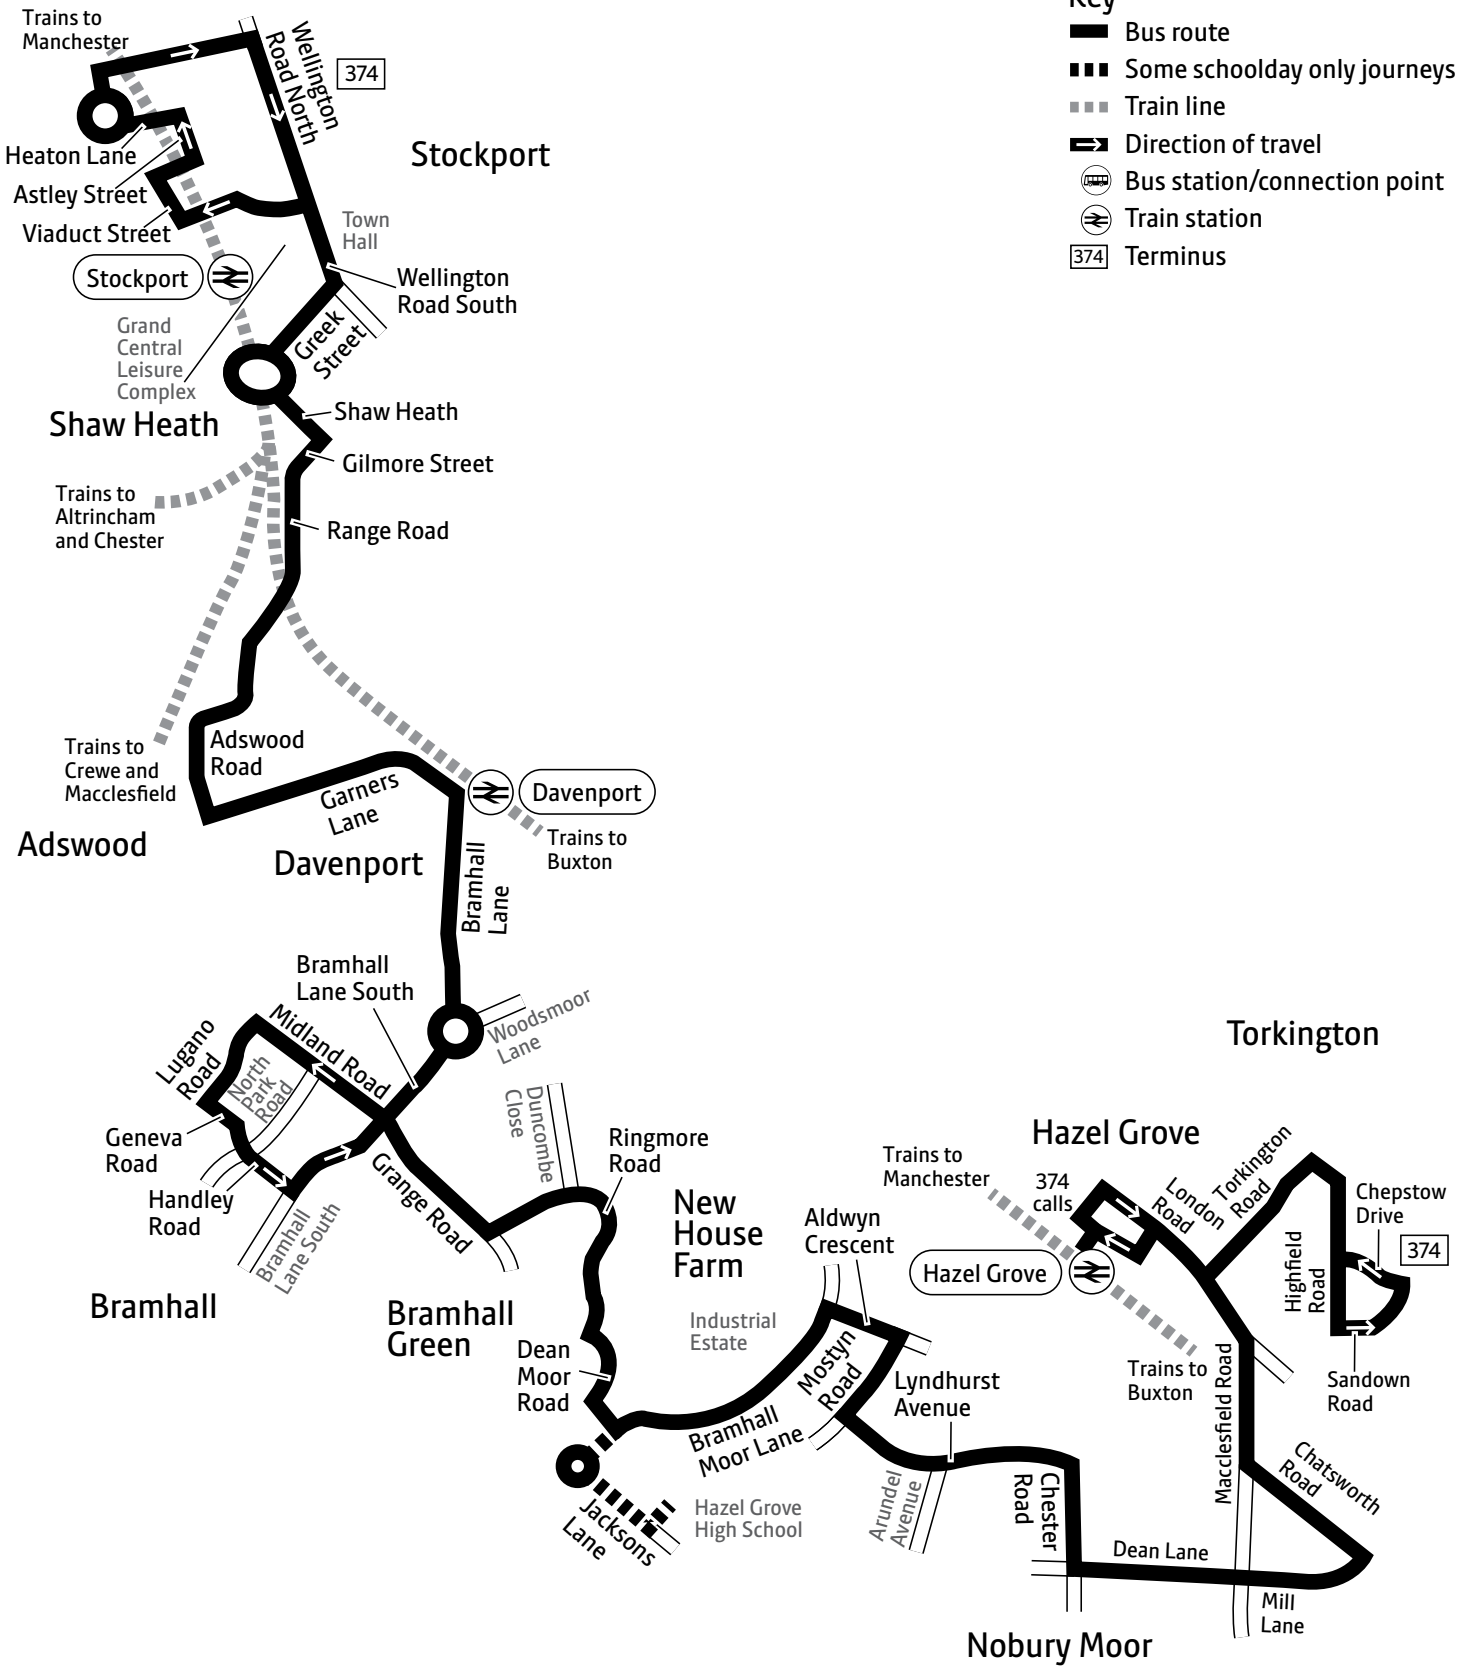

### Stockport Mersey Square

Mon to Fri 7am to 5.30pm

Saturday 8am to 5.30pm

Sunday\* Closed

\*Including public holidays

---

**Mondays to Fridays**

Torkington, Chepstow Drive	0642	0804	0905		1405	1515	1605	1705	1825	1941	2141
Hazel Grove, Train Station	0649	0812	0913	and	1413	1523	1613	1713	1833	1947	2147
Hazel Grove, Fiveways	0657	0820	0921	every	1421	1531	1621	1721	1841	1955	2155
Hazel Grove, Arundel Avenue	0701	0826	0927	hour	1427	1537	1627	1727	1847	1959	2159
New House Farm, Duncombe Close	0704	0829	0930	until	1430	1540	1630	1730	1850	2001	2201
Davenport, Train Station	0715	0841	0942		1442	1552	1642	1742	1902	2012	2212
Stockport, Wellington Road North	0728	0856	0957		1457	1607	1657	1757	1917	2025	2225

**Saturdays**

Torkington, Chepstow Drive	0749	0850	0951		1351	1450	1550	1650	1750	1941	2141
Hazel Grove, Train Station	0757	0858	0959	and	1359	1458	1558	1658	1758	1947	2147
Hazel Grove, Fiveways	0805	0906	1007	every	1407	1506	1606	1706	1806	1955	2155
Hazel Grove, Arundel Avenue	0811	0912	1013	hour	1413	1512	1612	1712	1812	1959	2159
New House Farm, Duncombe Close	0814	0915	1016	until	1416	1515	1615	1715	1815	2001	2201
Davenport, Train Station	0826	0927	1028		1428	1527	1627	1727	1827	2012	2212
Stockport, Wellington Road North	0841	0942	1043		1443	1542	1642	1742	1842	2025	2225

## Mondays to Fridays

Stockport, Wellington Road North	0600	0715	0815		1315	1425	1515	1615	1735	1835	1855	2055	2255
Davenport, Train Station	0612	0729	0830	and	1330	1440	1530	1630	1750	1850	1907	2107	2307
Hazel Grove, Arundel Avenue	0625	0744	0845	every	1345	1455	1545	1645	1805	1905	1920	2120	2320
Hazel Grove, Fiveways	0628	0748	0849	hour	1349	1459	1549	1649	1809	1909	1924	2124	2324
Hazel Grove, Train Station	0636	0758	0859	until	1359	1509	1559	1659	1819	1919	1933	2133	2333
Torkington, Chepstow Drive	0642	0804	0905		1405	1515	1605	1705	1825		1941	2141	2340