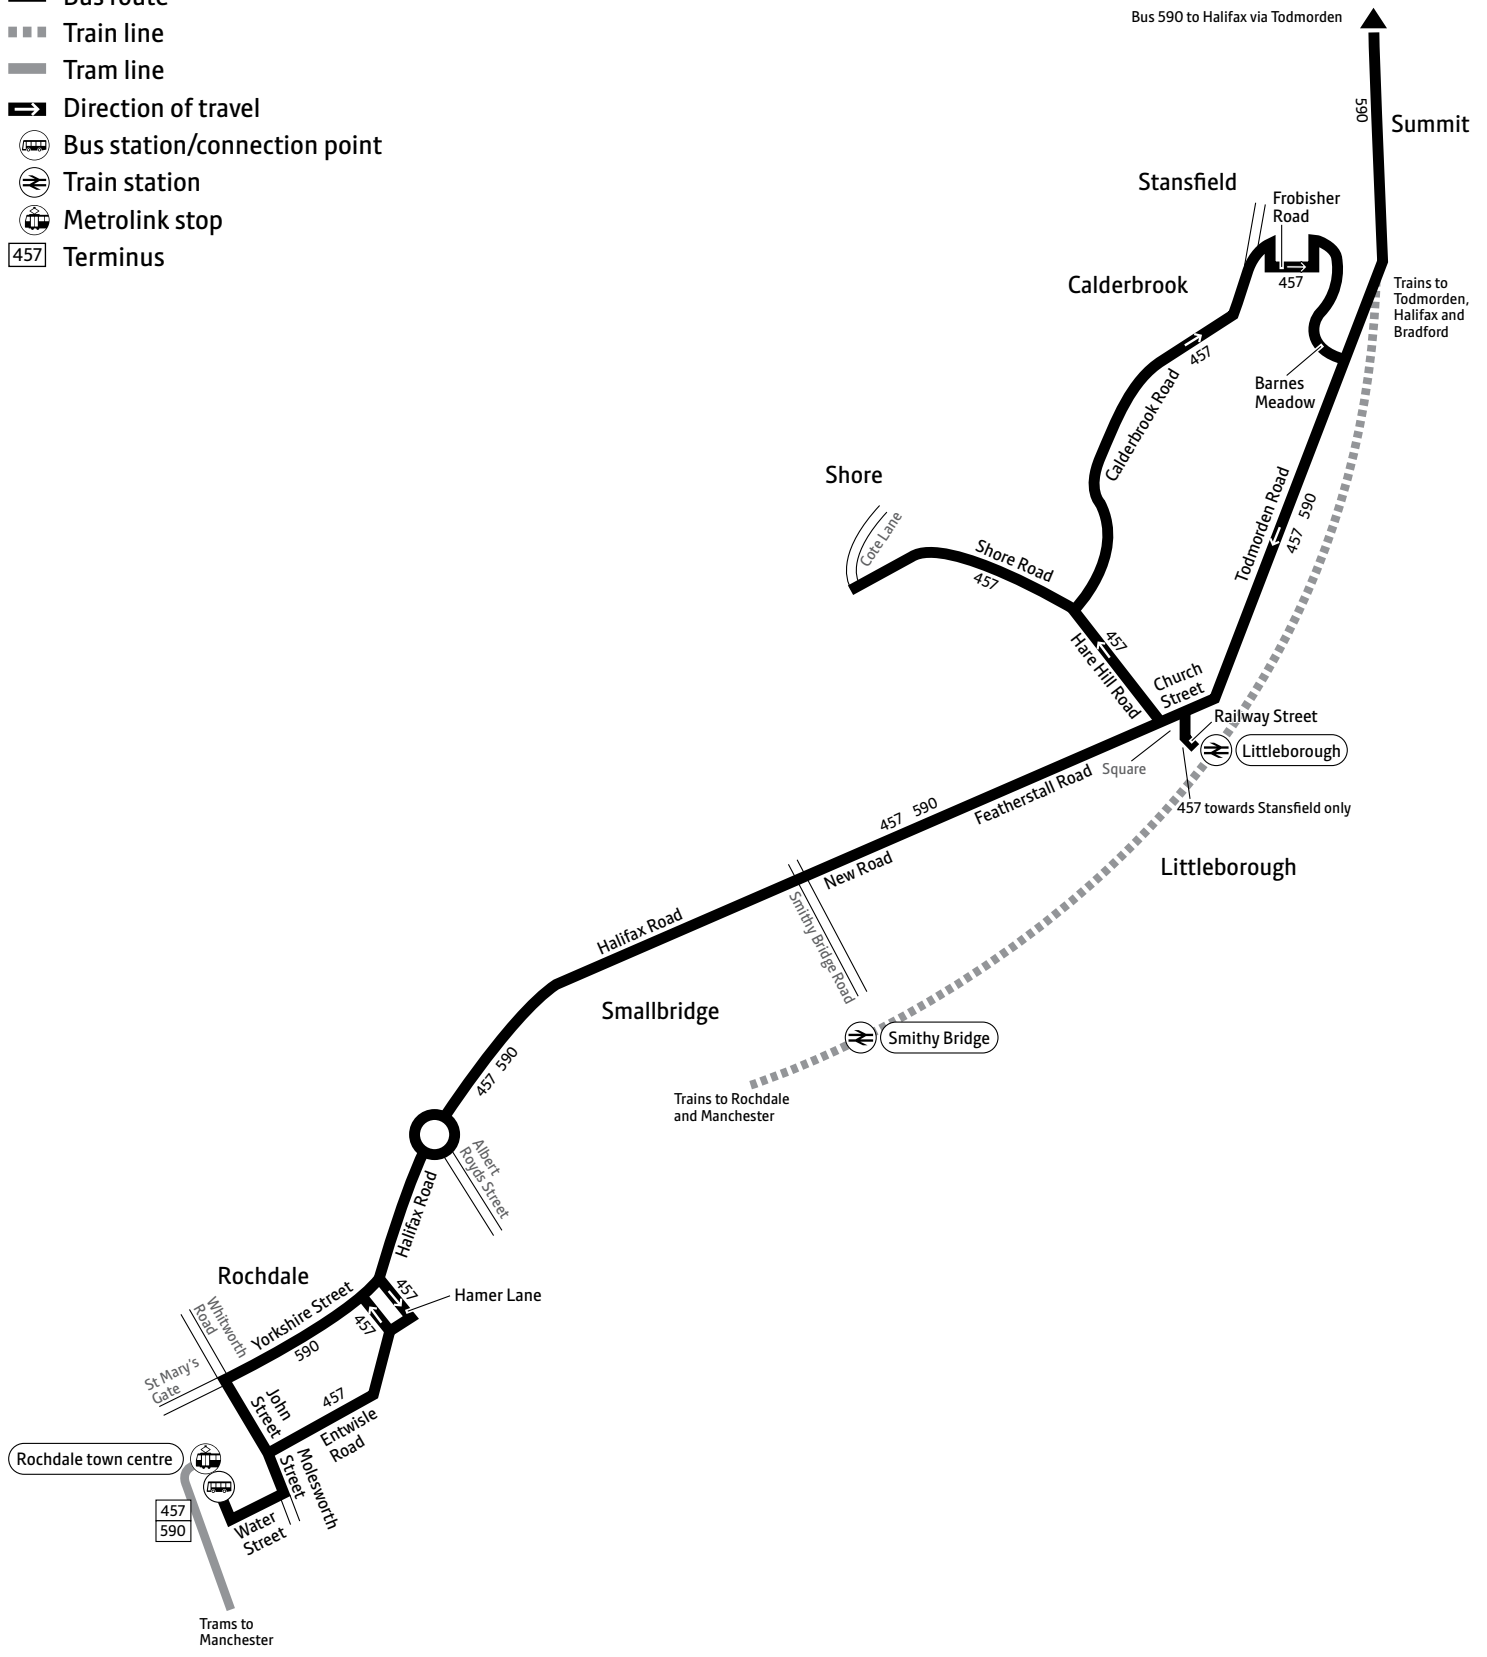

Bus 590 is run by First West Yorkshire

♿ – All bus 590 journeys are run using easy access buses. See inside front cover of this leaflet for details

457 590

Key

-  Bus route
-  Train line
-  Tram line
-  Direction of travel
-  Bus station/connection point
-  Train station
-  Metrolink stop
-  Terminus