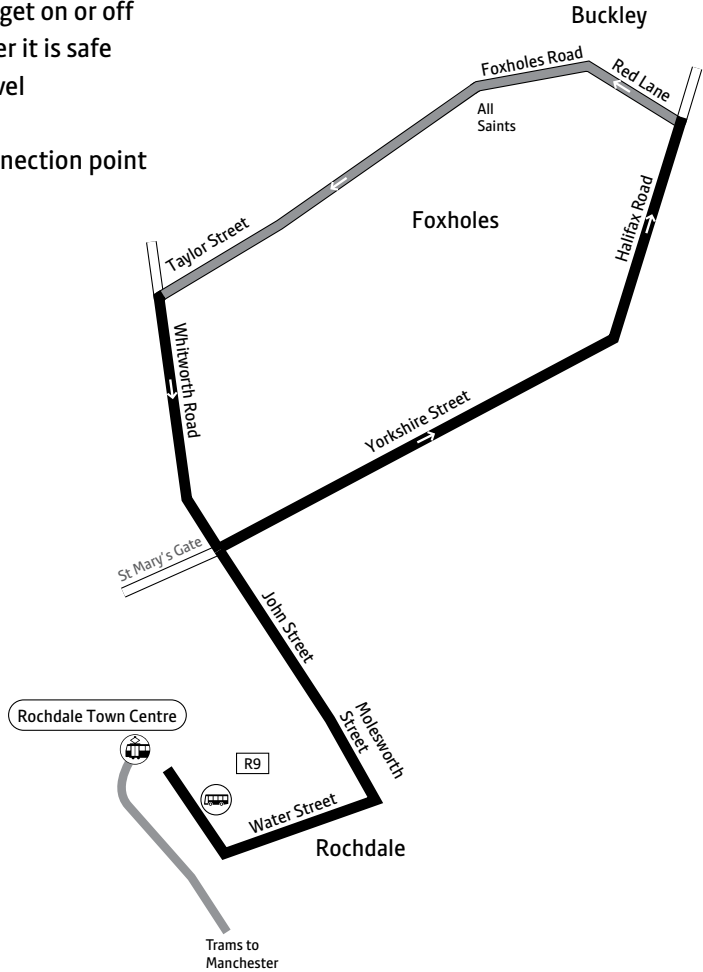

Using the 24 hour clock

Times are shown in four figures. The first two are the hour and the last two are the minutes.

0753 is 53 minutes past 7am

1953 is 53 minutes past 7pm

Operator details

The Burnley Bus Company

Mon to Fri 7am to 5.30pm

Saturday 8.30am to 1.15pm and 2pm to 4pm

Sunday* Closed

*Including public holidays

R9

Key

-  Bus route
-  Hail and ride:
passengers can get on or off
the bus wherever it is safe
-  Direction of travel
-  Tram line
-  Bus station/connection point
-  Metrolink stop
-  Terminus