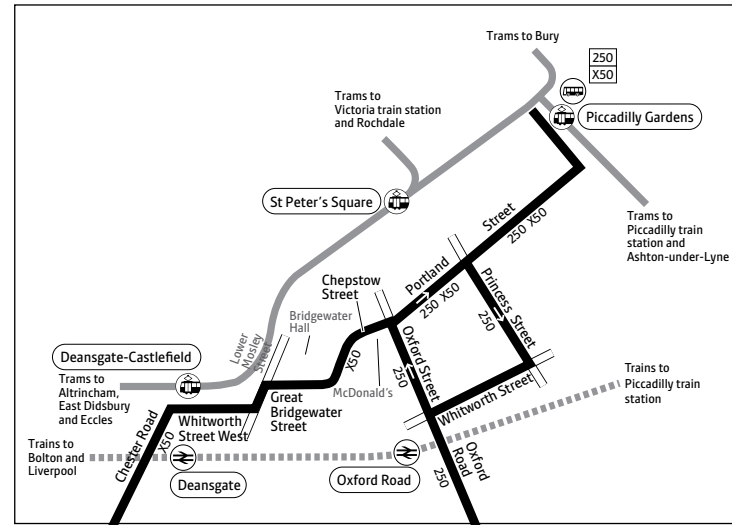

250 X50

Key

- Bus route
- Train line
- Tram line
- Direction of travel
- Bus station/connection point
- Train station
- Metrolink stop
- Terminus

Stopping Places

Bus X50

All stops between The Trafford Centre and Trafford Bar then at Hulme Hall Road

Deansgate train station

Bridgewater Hall

Chepstow Street, McDonald's (to intu Trafford Centre)

Portland Street/Oxford Street (to Manchester)

Portland Street/Chorlton Street (to Manchester)

Manchester, Piccadilly Gardens

Bus 250 stops at all bus stops along the route

Route in Manchester city centre