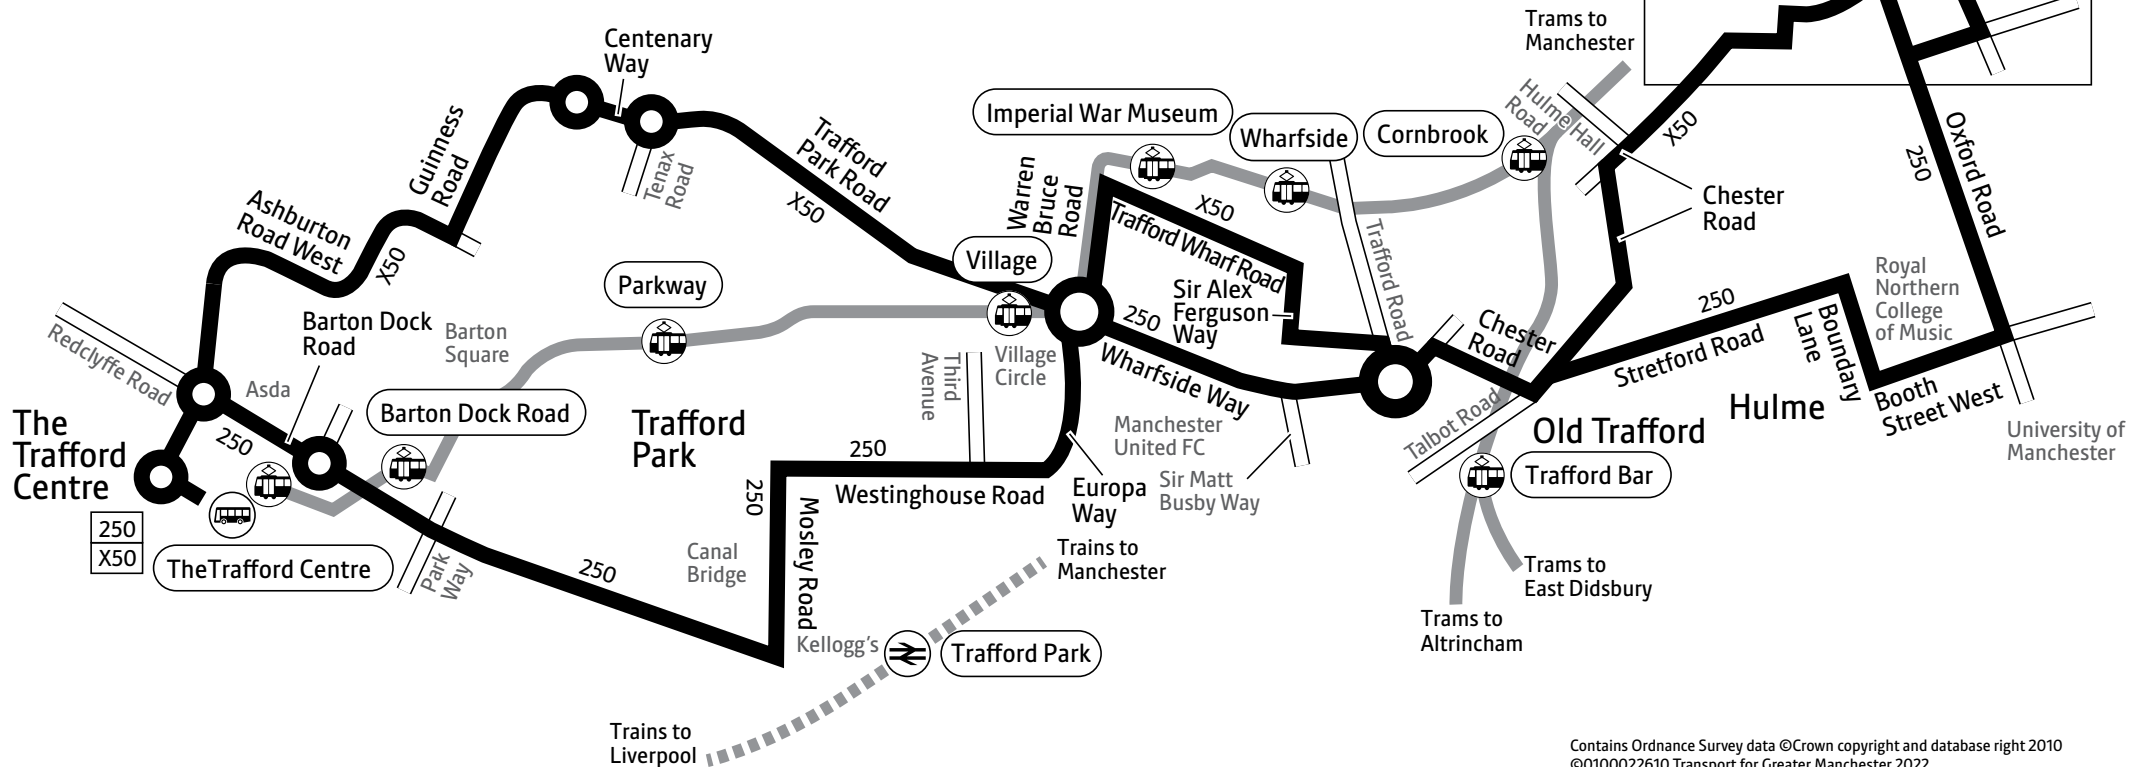

250 X50

Key

- Bus route
- Train line
- Tram line
- Direction of travel
- Bus station/connection point
- Train station
- Metrolink stop
- Terminus

Stopping Places

Bus X50

All stops between The Trafford Centre and Trafford Bar then at Hulme Hall Road

Deansgate train station

Bridgewater Hall

Chepstow Street, McDonald's (to intu Trafford Centre)

Portland Street/Oxford Street (to Manchester)

Portland Street/Chorlton Street (to Manchester)

Manchester, Piccadilly Gardens

Bus 250 stops at all bus stops along the route

Route in Manchester city centre