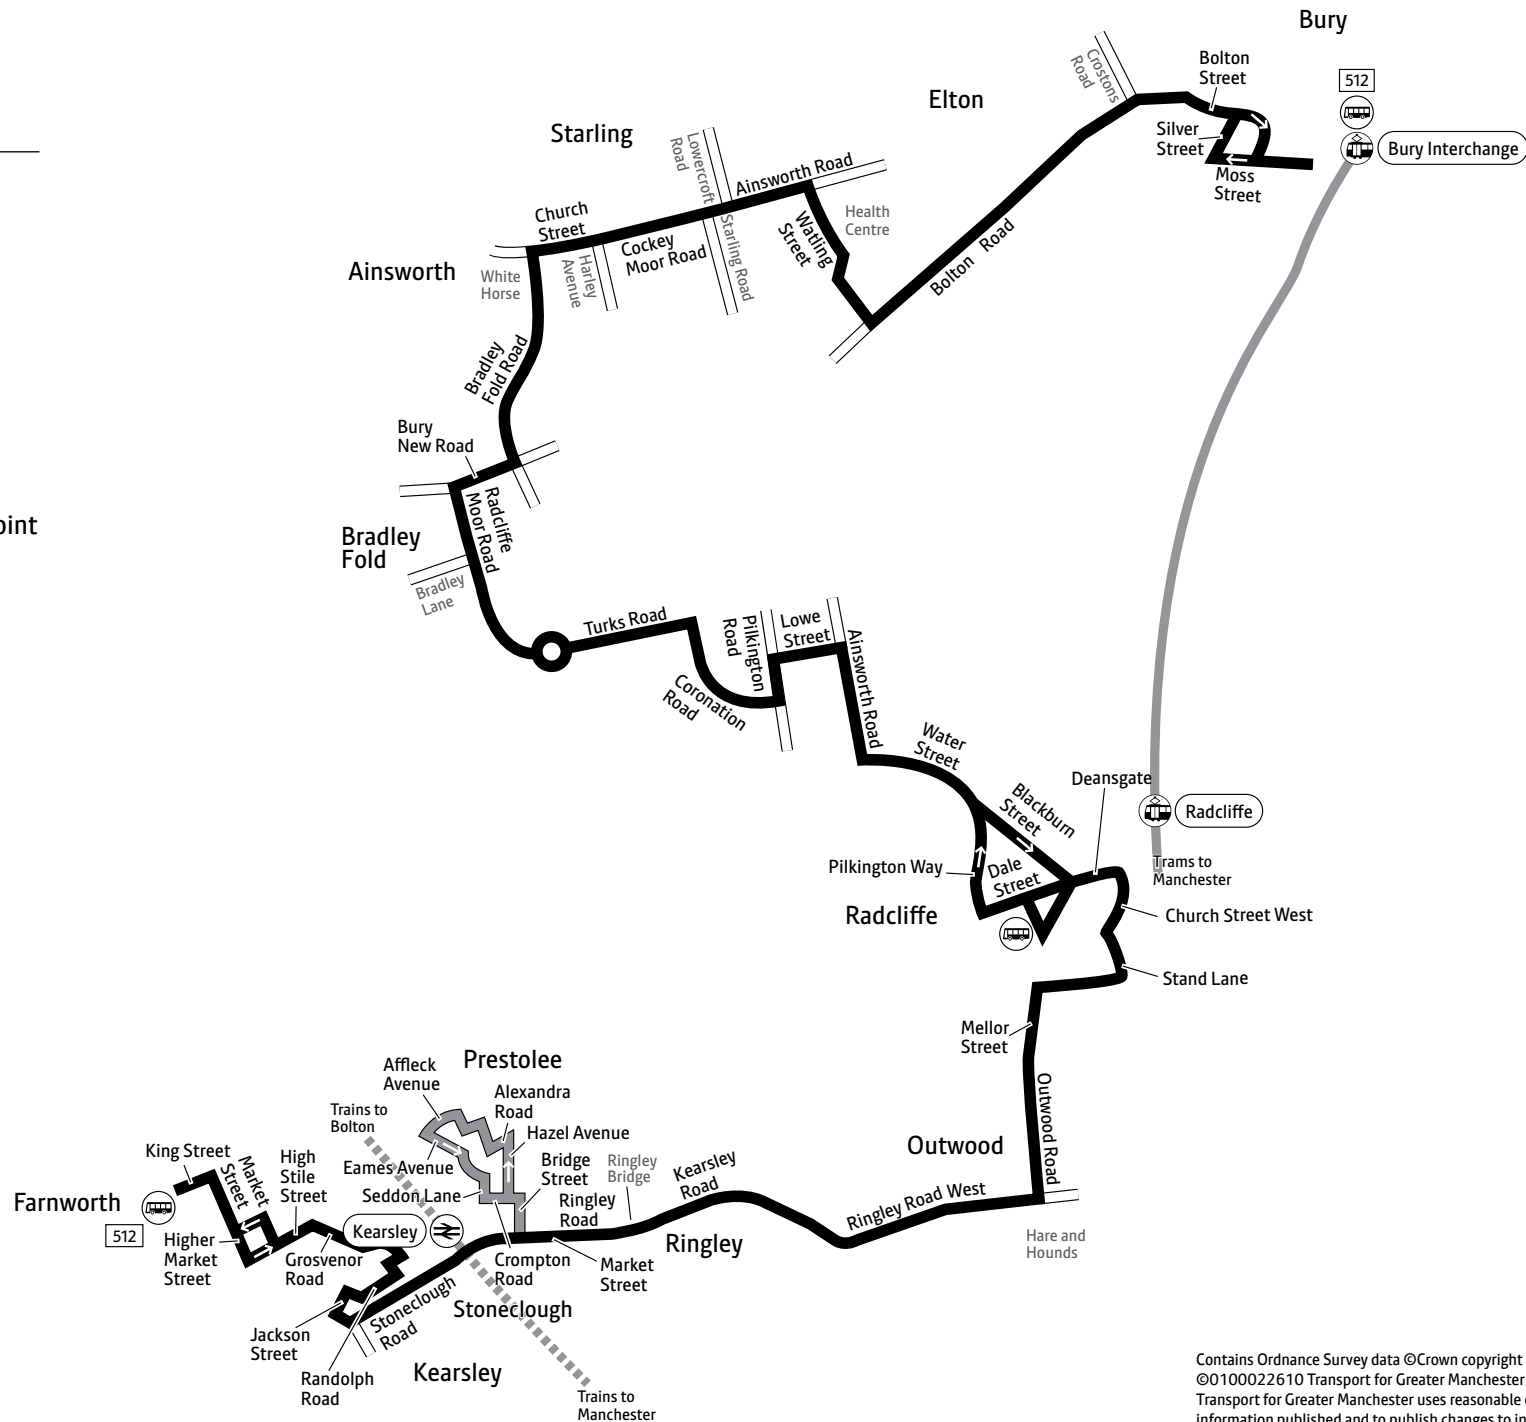

Using this timetable

Timetables show the direction of travel, bus numbers and the days of the week. Main stops on the route are listed on the left. Where no time is shown against a particular stop, it means the bus does not stop there on that journey.

Train line

Tram line

Direction of travel

Bus station/connection point

Train station

Metrolink stop

Terminus

Contains Ordnance Survey data ©Crown copyright and database right 2010
©0100022610 Transport for Greater Manchester 2023
Transport for Greater Manchester uses reasonable endeavours to check the accuracy of information published and to publish changes to information in a timely manner. In no event will Transport for Greater Manchester be liable for any loss that may arise from this information being inaccurate.