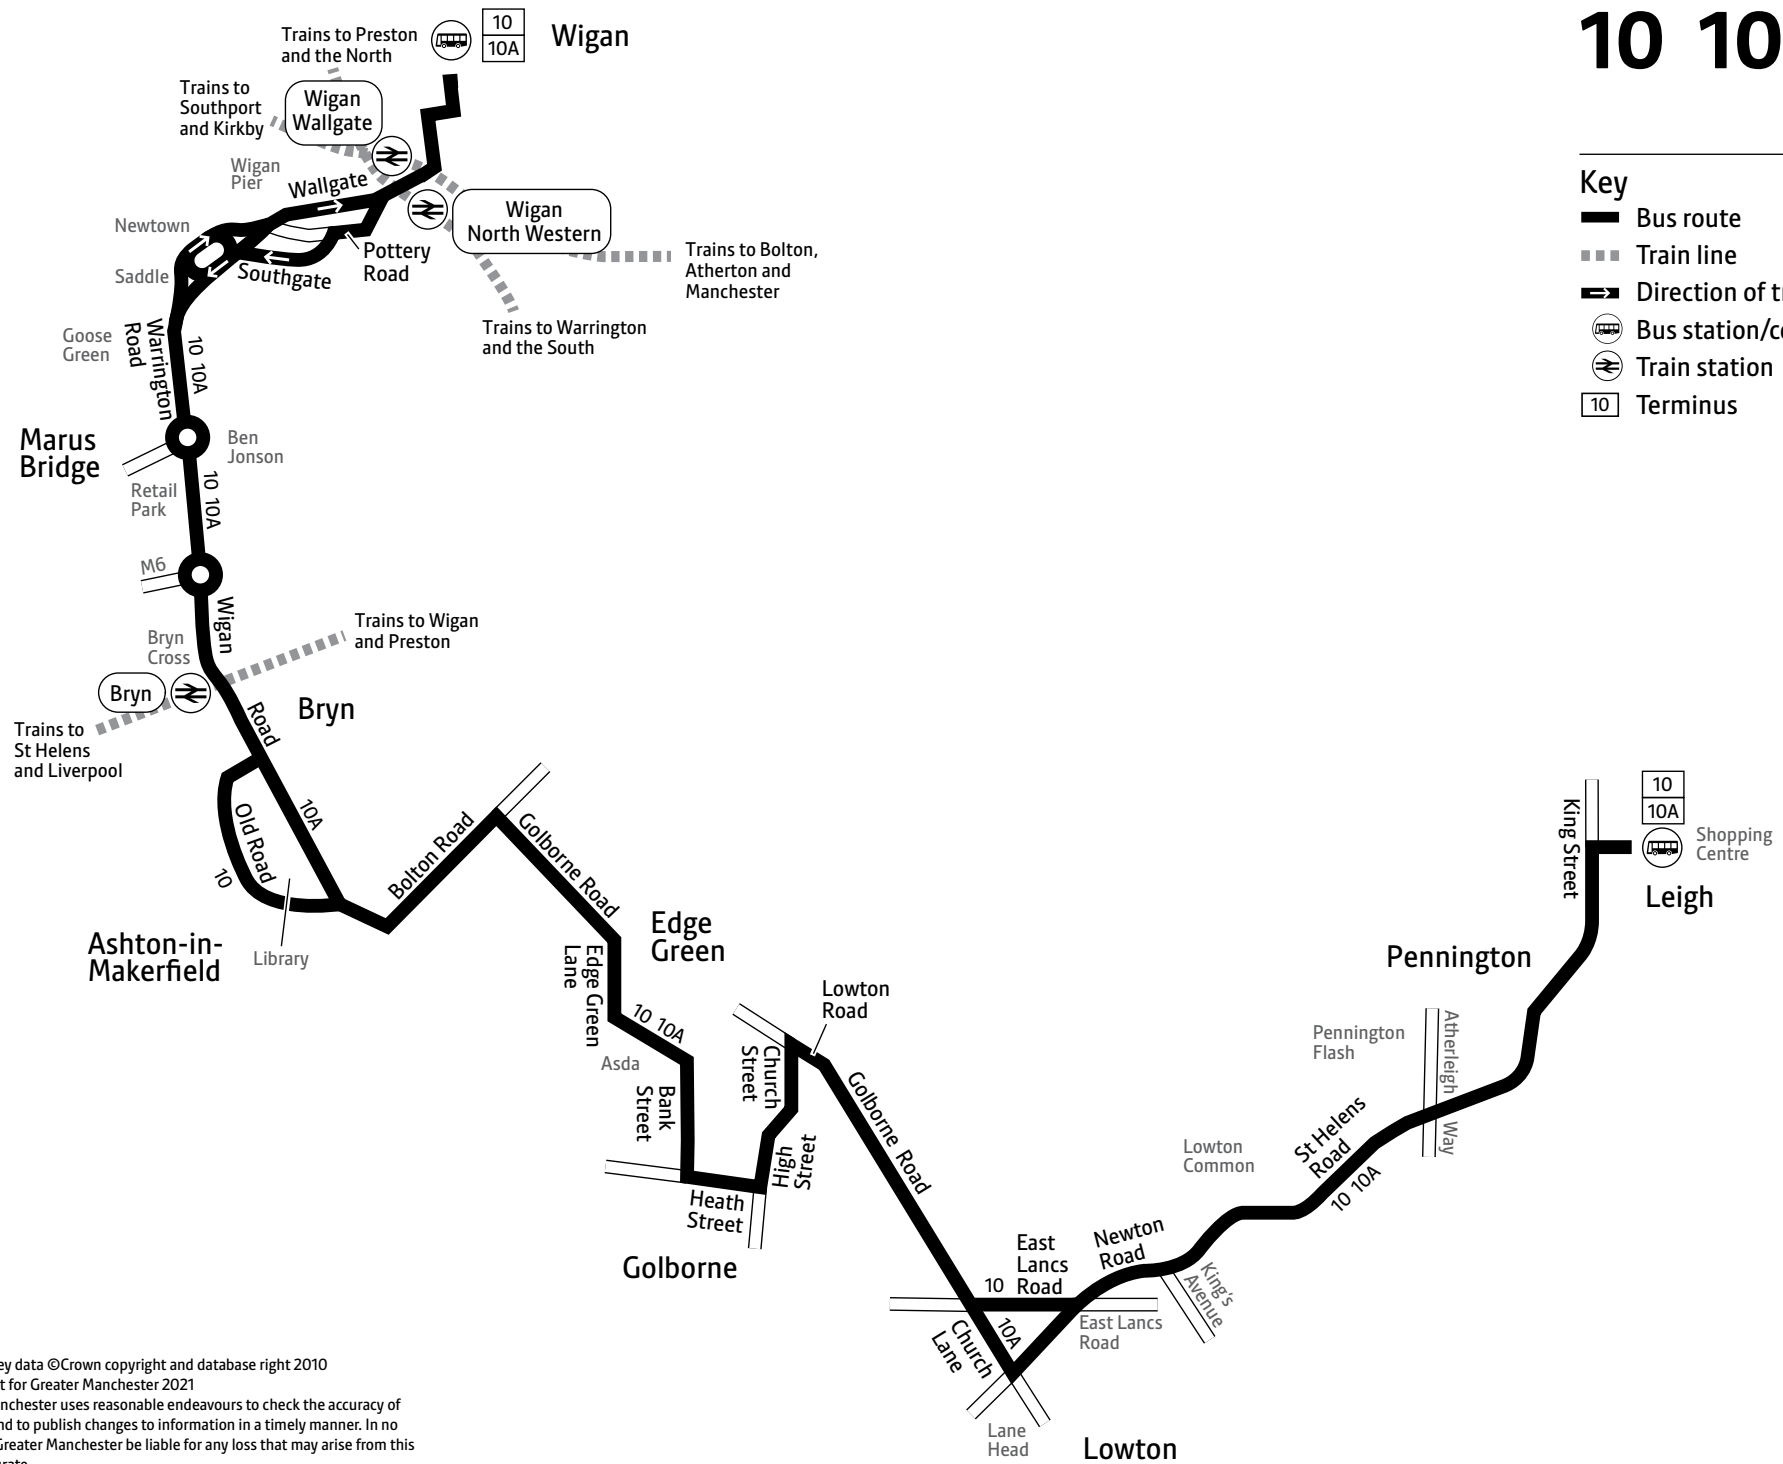

10 10A

Contains Ordnance Survey data ©Crown copyright and database right 2010
©0100022610 Transport for Greater Manchester 2021
Transport for Greater Manchester uses reasonable endeavours to check the accuracy of information published and to publish changes to information in a timely manner. In no event will Transport for Greater Manchester be liable for any loss that may arise from this information being inaccurate.