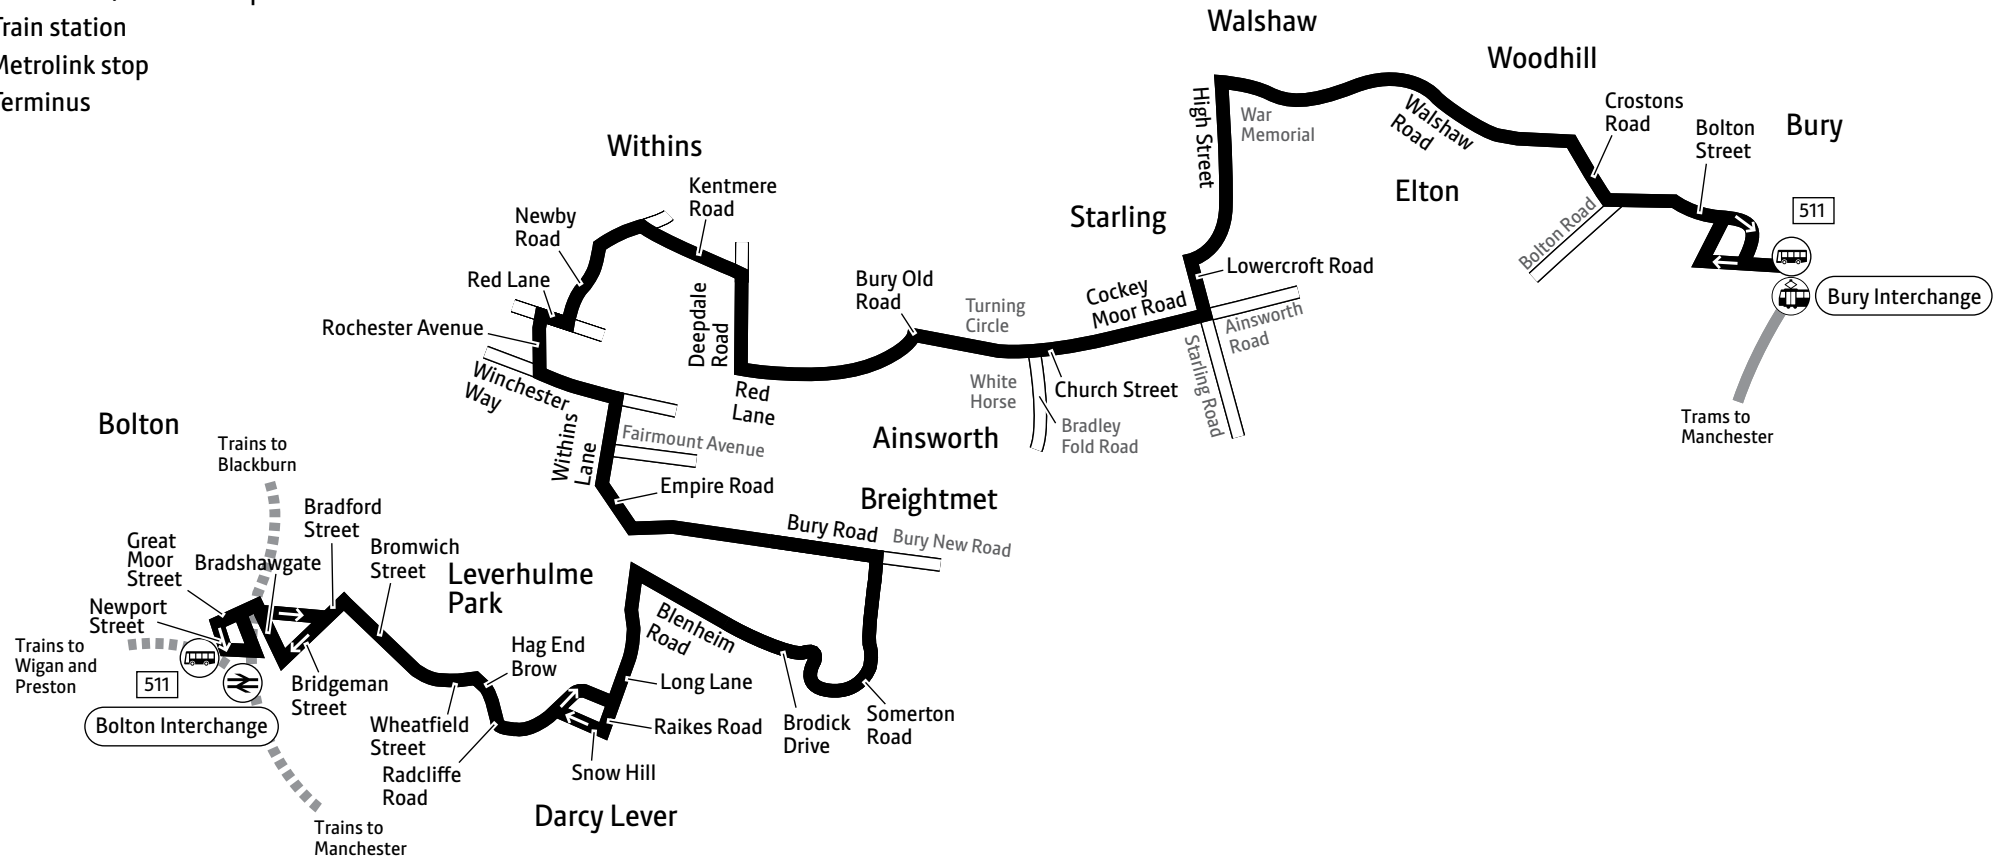

Mon to Fri 7am to 5.30pm

Saturday 8am to 5.30pm

Sunday* Closed

Bury Interchange

Mon to Fri 7am to 5.30pm

Saturday 8am to 5.30pm

Sunday* Closed

*Including public holidays

511

Key

-  Bus route
-  Train line
-  Tram line
-  Direction of travel
-  Bus station/connection point
-  Train station
-  Metrolink stop
-  Terminus

Mondays to Fridays

									ℳ _a	ℳ _a	ℳ _a	ℳ _a	ℳ _a	
Bury, Interchange	0725	0835	0942		1542	1652	1752	1857	1937	2037	2137	2237	2337	
Walshaw, War Memorial	0735	0845	0952	and	1552	1702	1802	1906	1946	2046	2146	2246	2346	
Withins, Kentmere Road	0744	0854	1001	every	1601	1711	1811	1915	1955	2055	2155	2255	2355	
Brightmet, Somerton Road	0655	0755	0903	1010	hour	1610	1720	1820	1924	2005	2105	2205	2305	0005
Leverhulme Park	0703	0801	0911	1018	until	1618	1728	1828	1931	2012	2112	2212	2312	0012
Bolton, Interchange	0713	0815	0925	1032		1632	1742	1842	1941	2023	2123	2223	2323	0023

Saturdays

										ℳ _a	ℳ _a	ℳ _a	ℳ _a	ℳ _a	
Bury, Interchange	0842	0942		1342	1442	1542	1642	1740	1840	1937	2037	2137	2237	2337	
Walshaw, War Memorial	0850	0952	and	1352	1452	1552	1652	1750	1850	1946	2046	2146	2246	2346	
Withins, Kentmere Road	0859	1001	every	1401	1501	1601	1701	1759	1859	1955	2055	2155	2255	2355	
Brightmet, Somerton Road	0813	0908	1010	hour	1410	1510	1610	1710	1808	1908	2005	2105	2205	2305	0005
Leverhulme Park	0821	0916	1018	until	1418	1517	1617	1717	1815	1915	2012	2112	2212	2312	0012
Bolton, Interchange	0831	0928	1032		1432	1530	1629	1728	1826	1926	2023	2123	2223	2323	0023

Saturdays

										⌚ _a	⌚ _a	⌚ _a	⌚ _a
Bolton, Interchange	0840	0940		1640	1740	1840	1945	2045	2145	2245			
Leverhulme Park	0850	0950	and	1650	1750	1850	1956	2056	2156	2256			
Brightmet, Somerton Road	0857	0957	every	1657	1757	1857	2002	2102	2202	2302			
Withins, Kentmere Road	0906	1006	hour	1706	1806	1906	2011	2111	2211	2311			
Walshaw, War Memorial	0917	1017	until	1717	1816	1916	2021	2121	2221	2321			
Bury, Interchange	0927	1030		1730	1827	1925	2031	2131	2231	2331			