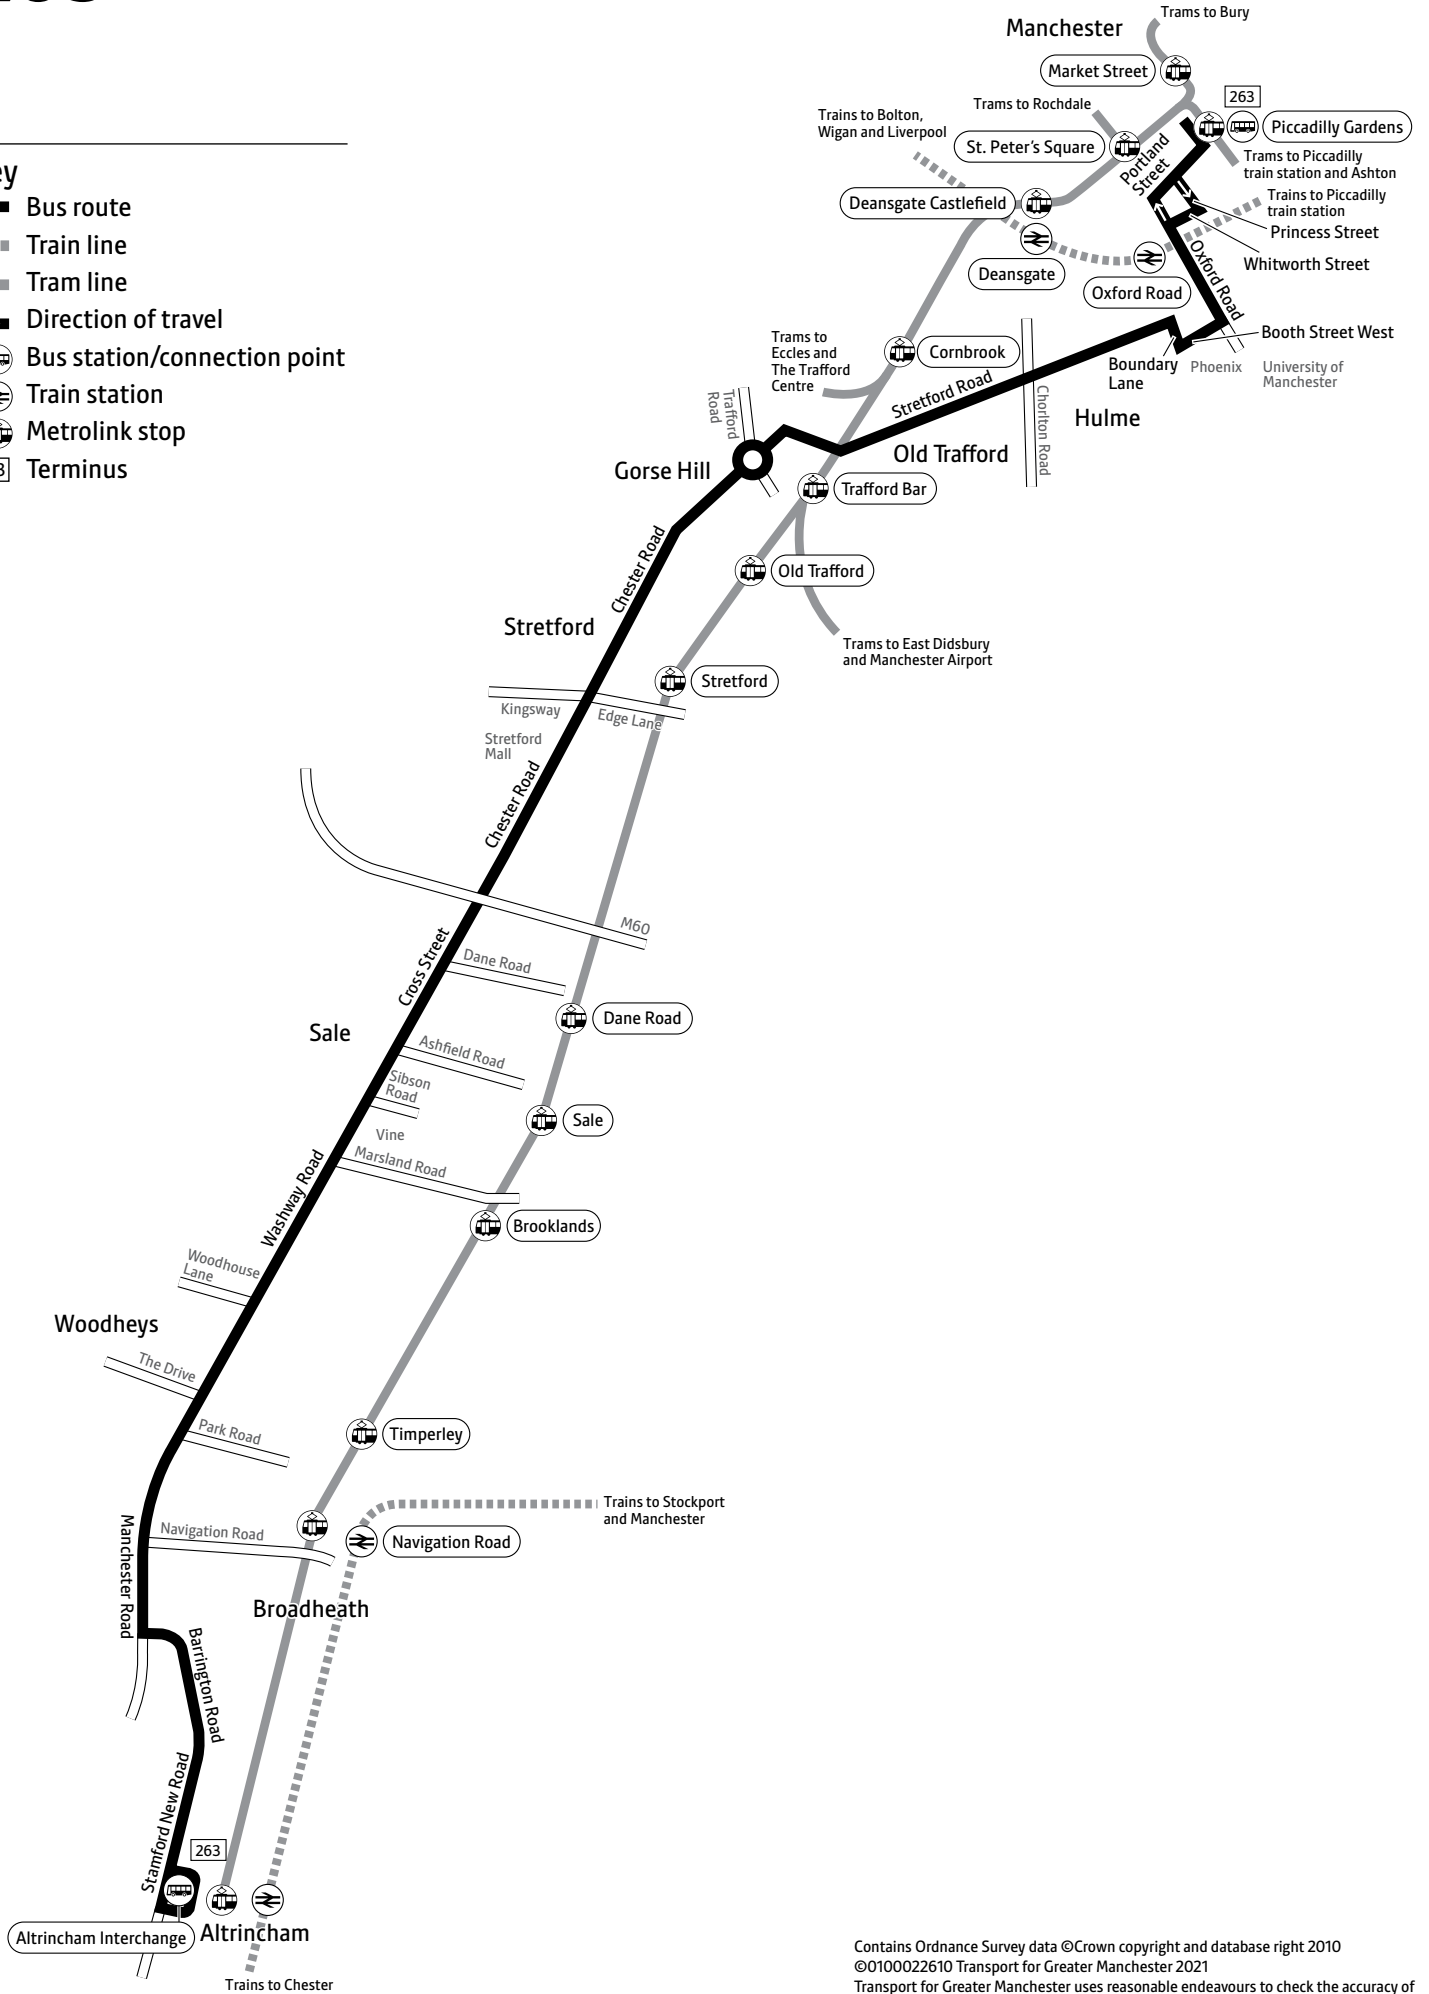

Key

- Bus route
- Train line
- Tram line
- Direction of travel
- Bus station/connection point
- Train station
- Metrolink stop
- Terminus