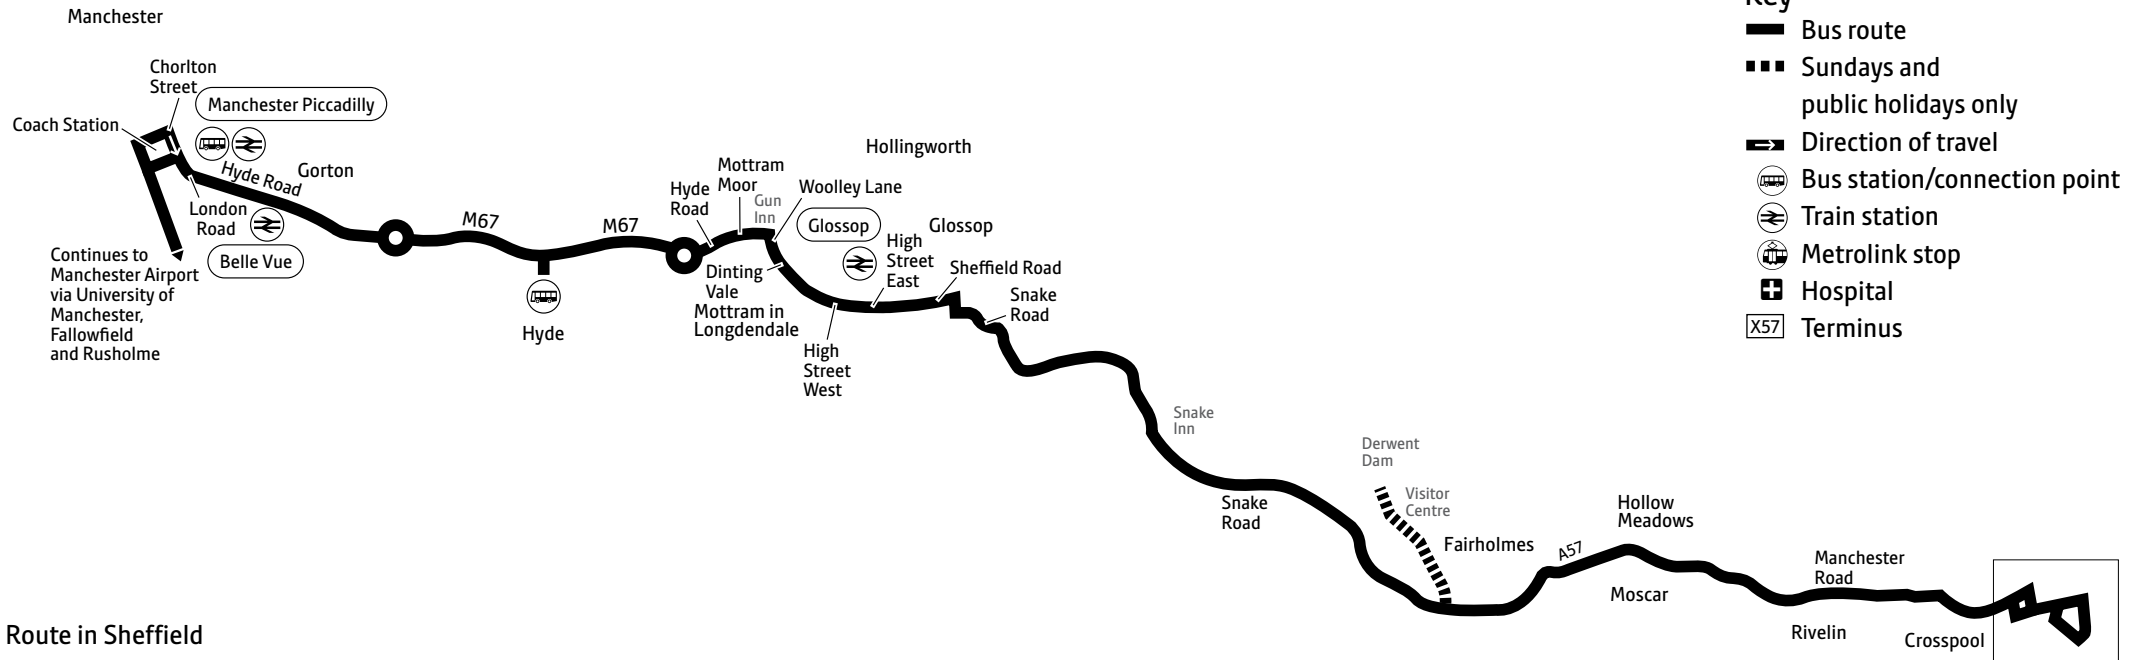

Mon to Sat 8.30am to 1.15pm and 2pm to 4pm

Sunday* Closed

Manchester Shudehill Interchange

Mon to Sat 7am to 6pm

Sunday Closed

Public holidays 10am to 1.45pm
and 2.30pm to 5.30pm

*Including public holidays

X57

- Key**
- Bus route
 - Sundays and public holidays only
 - Direction of travel
 - Bus station/connection point
 - Train station
 - Metrolink stop
 - Hospital
 - Terminus

Route in Sheffield

Mondays to Saturdays

FS – Fridays and Saturdays only

♿ – All bus X57 journeys are run using access buses. See inside front cover of this leaflet for details

Manchester Airport — Manchester — Glossop — Sheffield

Limited stop X57

Sundays and public holiday Mondays (except Christmas and New Year period)

Mcr Airport, Runway Visitor Park		1040	1240	1440	1640	1805				
Manchester Airport, Interchange	0850	1050	1250	1450	1650	1815				
Fallowfield, Owens Park	0912	1112	1312	1512	1712	1837				
Manchester Royal Infirmary	0915	1115	1315	1515	1715	1840				
University of Mcr, Students Union	0918	1118	1318	1518	1718	1843				
Oxford Road, All Saints	0920	1120	1320	1520	1720	1845				
Manchester, Chorlton Street	0930	1130	1330	1530	1730	1855				
Hollingworth, Gun Inn	1000	1200	1400	1600	1800	1920				
Glossop, Howard Arms	1008	1208	1408	1608	1808	1928				
Snake Inn	1022	1222	1422	1622	1822	1942				
Fairholmes Visitor Centre	1043	1243	1443	1643	1843					
Ladybower Inn	1052	1252	1452	1652	1852	1952				
Crosspool, Church	1105	1305	1505	1705	1905	2005				
Sheffield, Interchange	1120	1320	1520	1720	1920	2020				