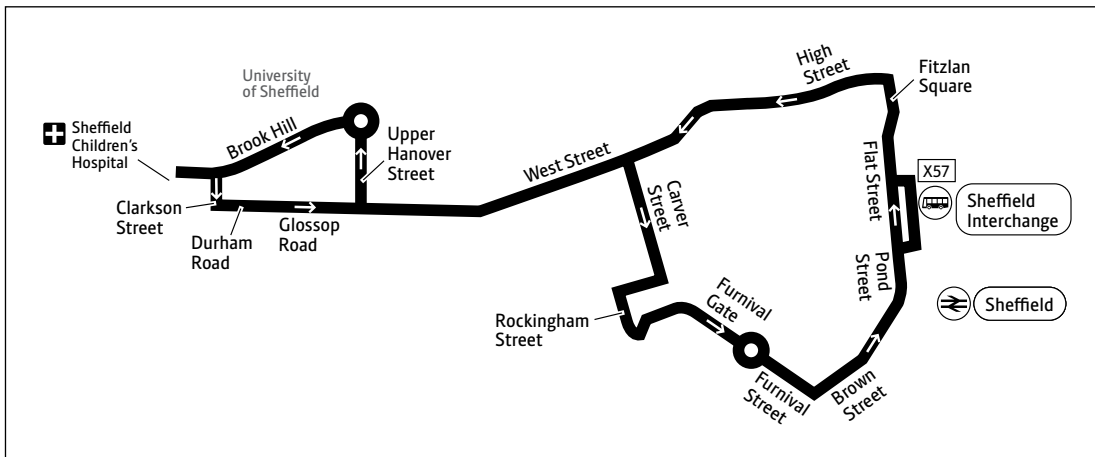

Mon to Sat 8.30am to 1.15pm and 2pm to 4pm

Sunday* Closed

Manchester Shudehill Interchange

Mon to Sat 7am to 6pm

Sunday Closed

Public holidays 10am to 1.45pm
and 2.30pm to 5.30pm

*Including public holidays

X57

- Key**
- Bus route
 - Sundays and public holidays only
 - Direction of travel
 - Bus station/connection point
 - Train station
 - Metrolink stop
 - Hospital
 - Terminus

Route in Sheffield

Mondays to Saturdays