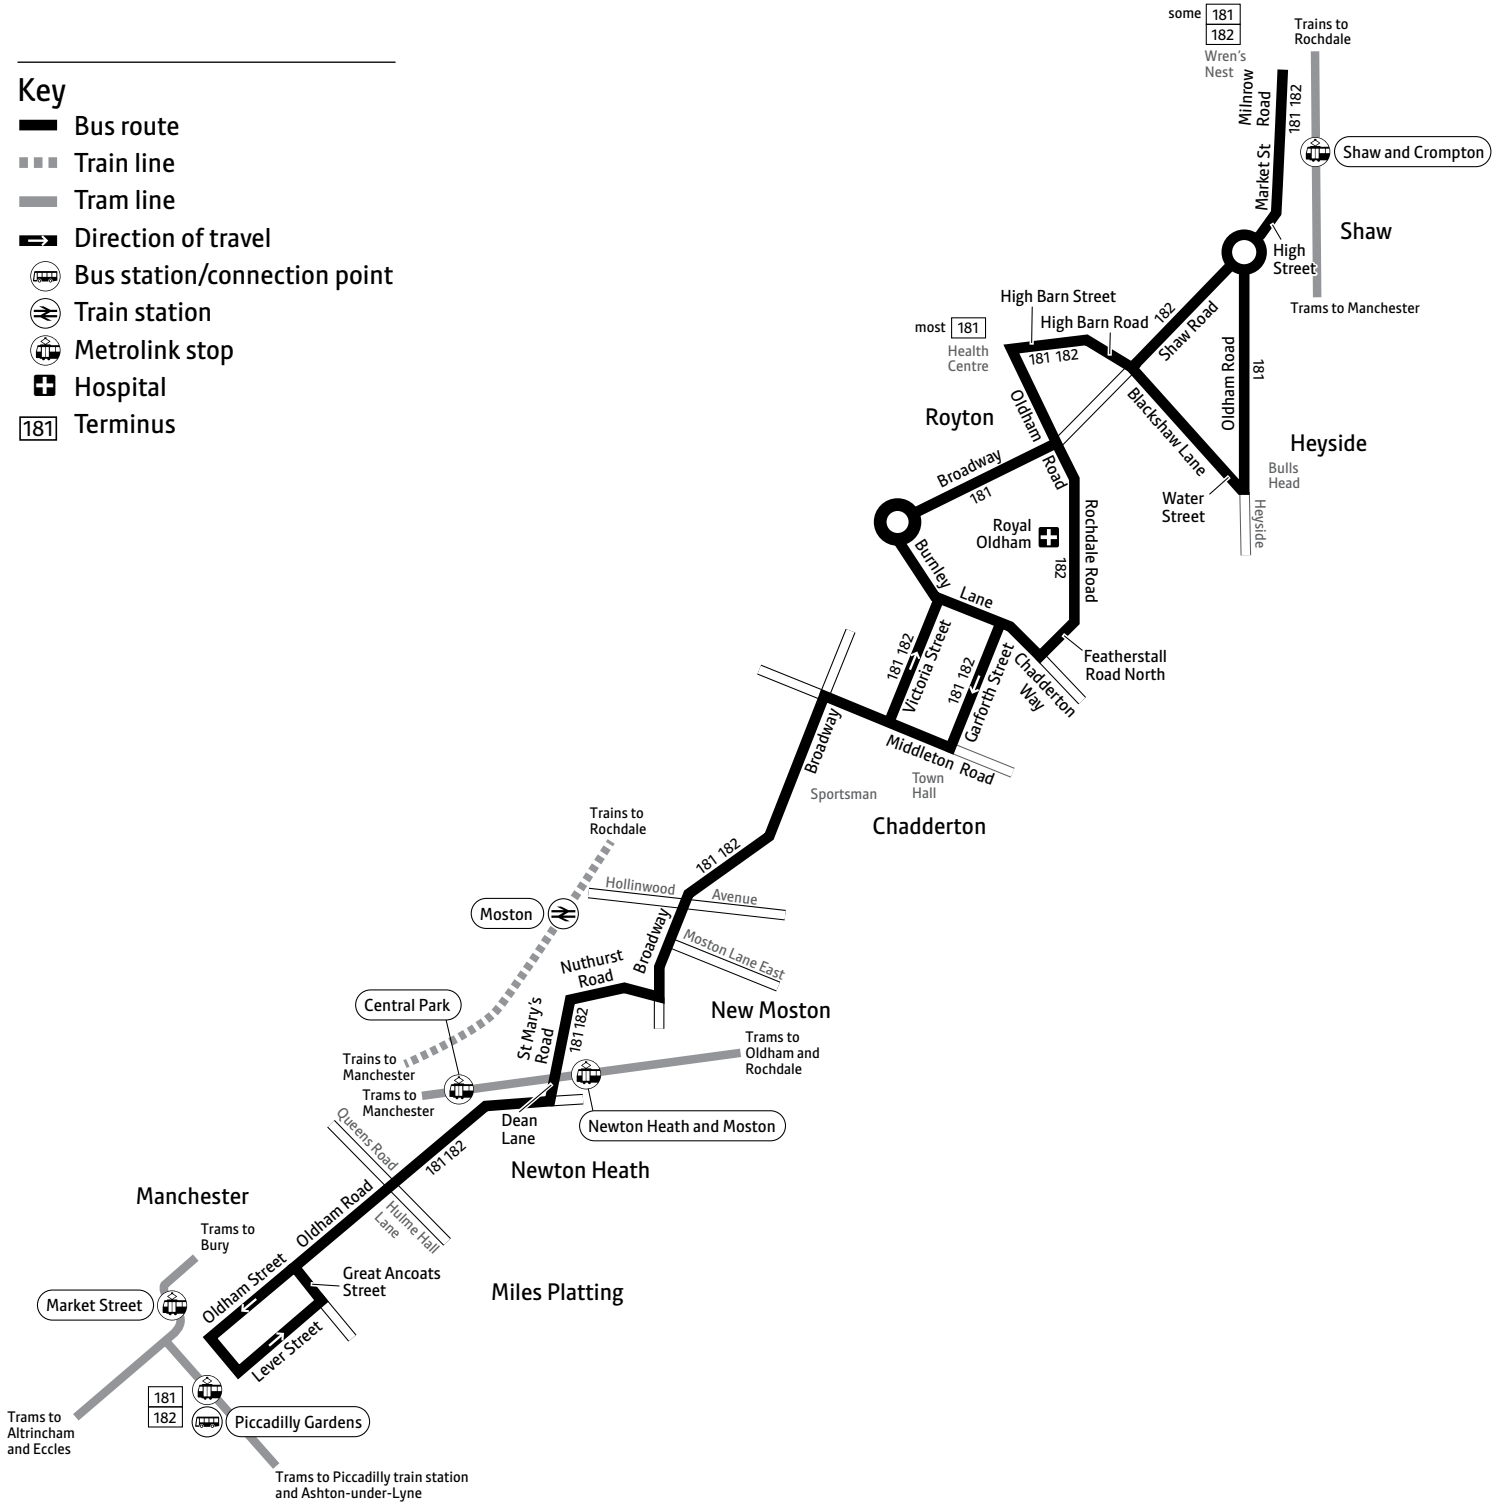

181 182

Key

-  Bus route
-  Train line
-  Tram line
-  Direction of travel
-  Bus station/connection point
-  Train station
-  Metrolink stop
-  Hospital
-  Terminus

Shaw — Heyside — Chadderton — Manchester