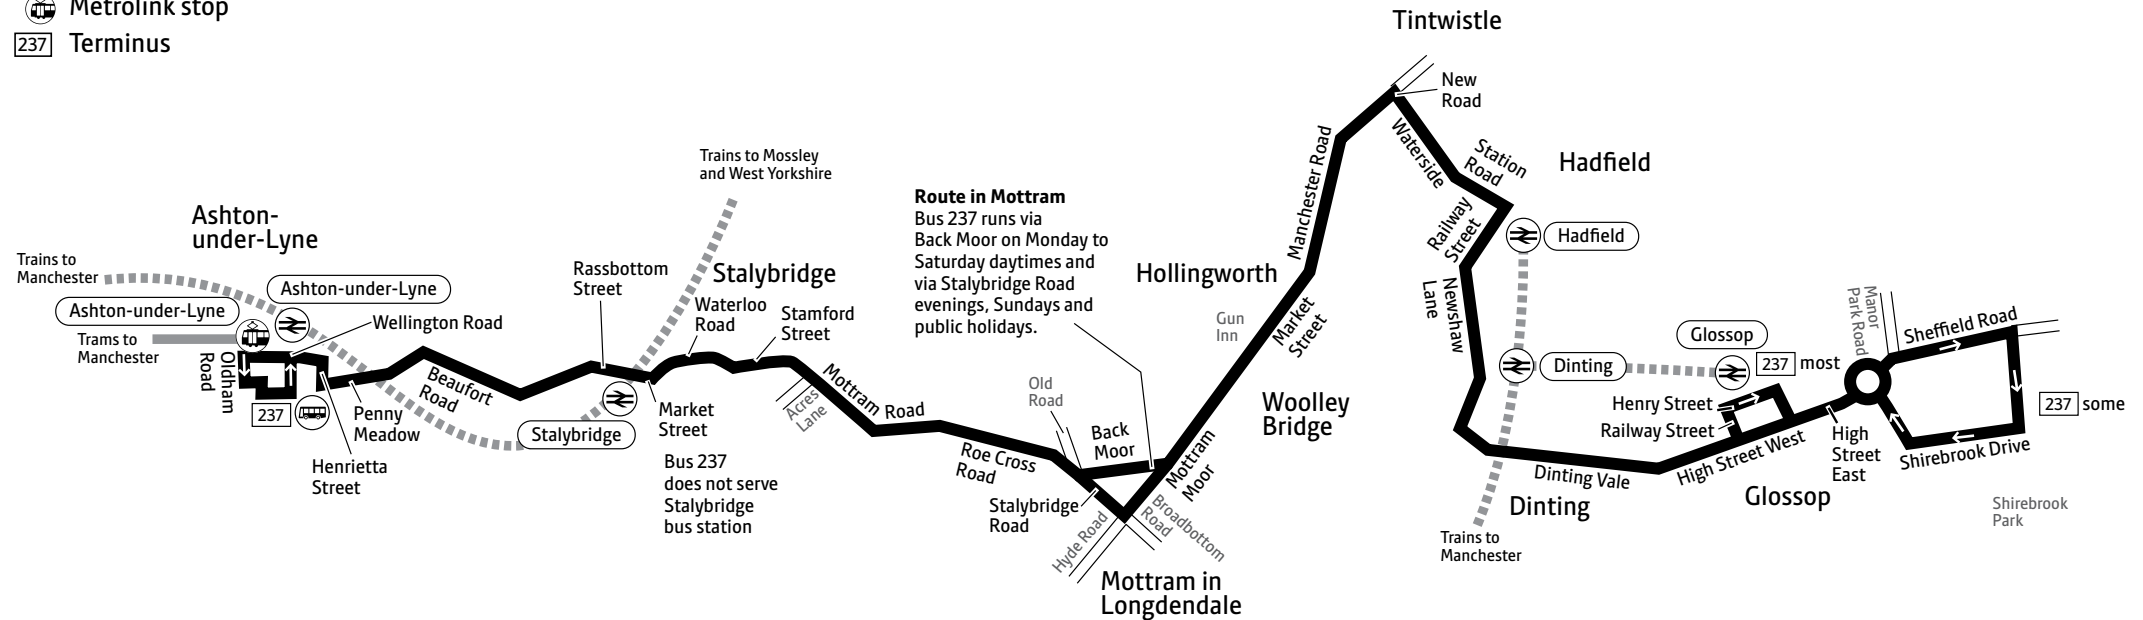

Saturdays

						a		a											
Glossop, Henry Street	0635	0735	0835	0921		1851	1935		2335										
Hadfield, Train Station	0645	0745	0845	0933	and	1903	1945	and	2345										
Hollingworth, Gun Inn	0656	0756	0856	0944	every	1914	1956	every	2356										
Stalybridge Road/Mottram Moor					30		1958	hour	2358										
Mottram, Old Road	0659	0759	0859	0948	mins	1918	1959	until	2359										
Stalybridge, Acres Lane	0708	0808	0908	0957	until	1927	2008		0008										
Ashton Interchange	0718	0818	0920	1009		1939	2018		0018										

a – Runs via Mottram Moor and Stalybridge Road in Mottram

♿ – All bus 237 journeys are run using easy access buses. See inside front cover of this leaflet for details

Key

-  Bus route
-  Train line
-  Tram line
-  Direction of travel
-  Bus station/connection point
-  Train station
-  Metrolink stop
-  Terminus

a – Runs via Stalybridge Road and Mottram Moor in Mottram

♿ – All bus 237 journeys are run using easy access buses. See inside front cover of this leaflet for details

Saturdays

												a	a	a	a	a	a	
Ashton Interchange	0545	0645	0745	0825	0855	0925	0955	1022	and	1652	1722	1752	1845	1945	2045	2145	2245	2331
Stalybridge, Acres Lane	0555	0655	0755	0835	0905	0938	1008	1038	every	1708	1738	1808	1856	1956	2056	2156	2256	2342
Mottram, Old Road	0606	0706	0806	0846	0917	0950	1020	1050	30	1720	1750	1820	1904	2004	2104	2204	2304	2350
Stalybridge Road/Mottram Moor									mins				1906	2006	2105	2205	2305	2351
Hadfield, Train Station	0619	0719	0819	0859	0930	1003	1033	1103	until	1733	1803	1832	1917	2017	2115	2215	2315	0001
Glossop, Henry Street	0629	0729	0829	0909	0942	1015	1045	1115		1745	1813	1842	1927	2027	2125	2225	2325	0011