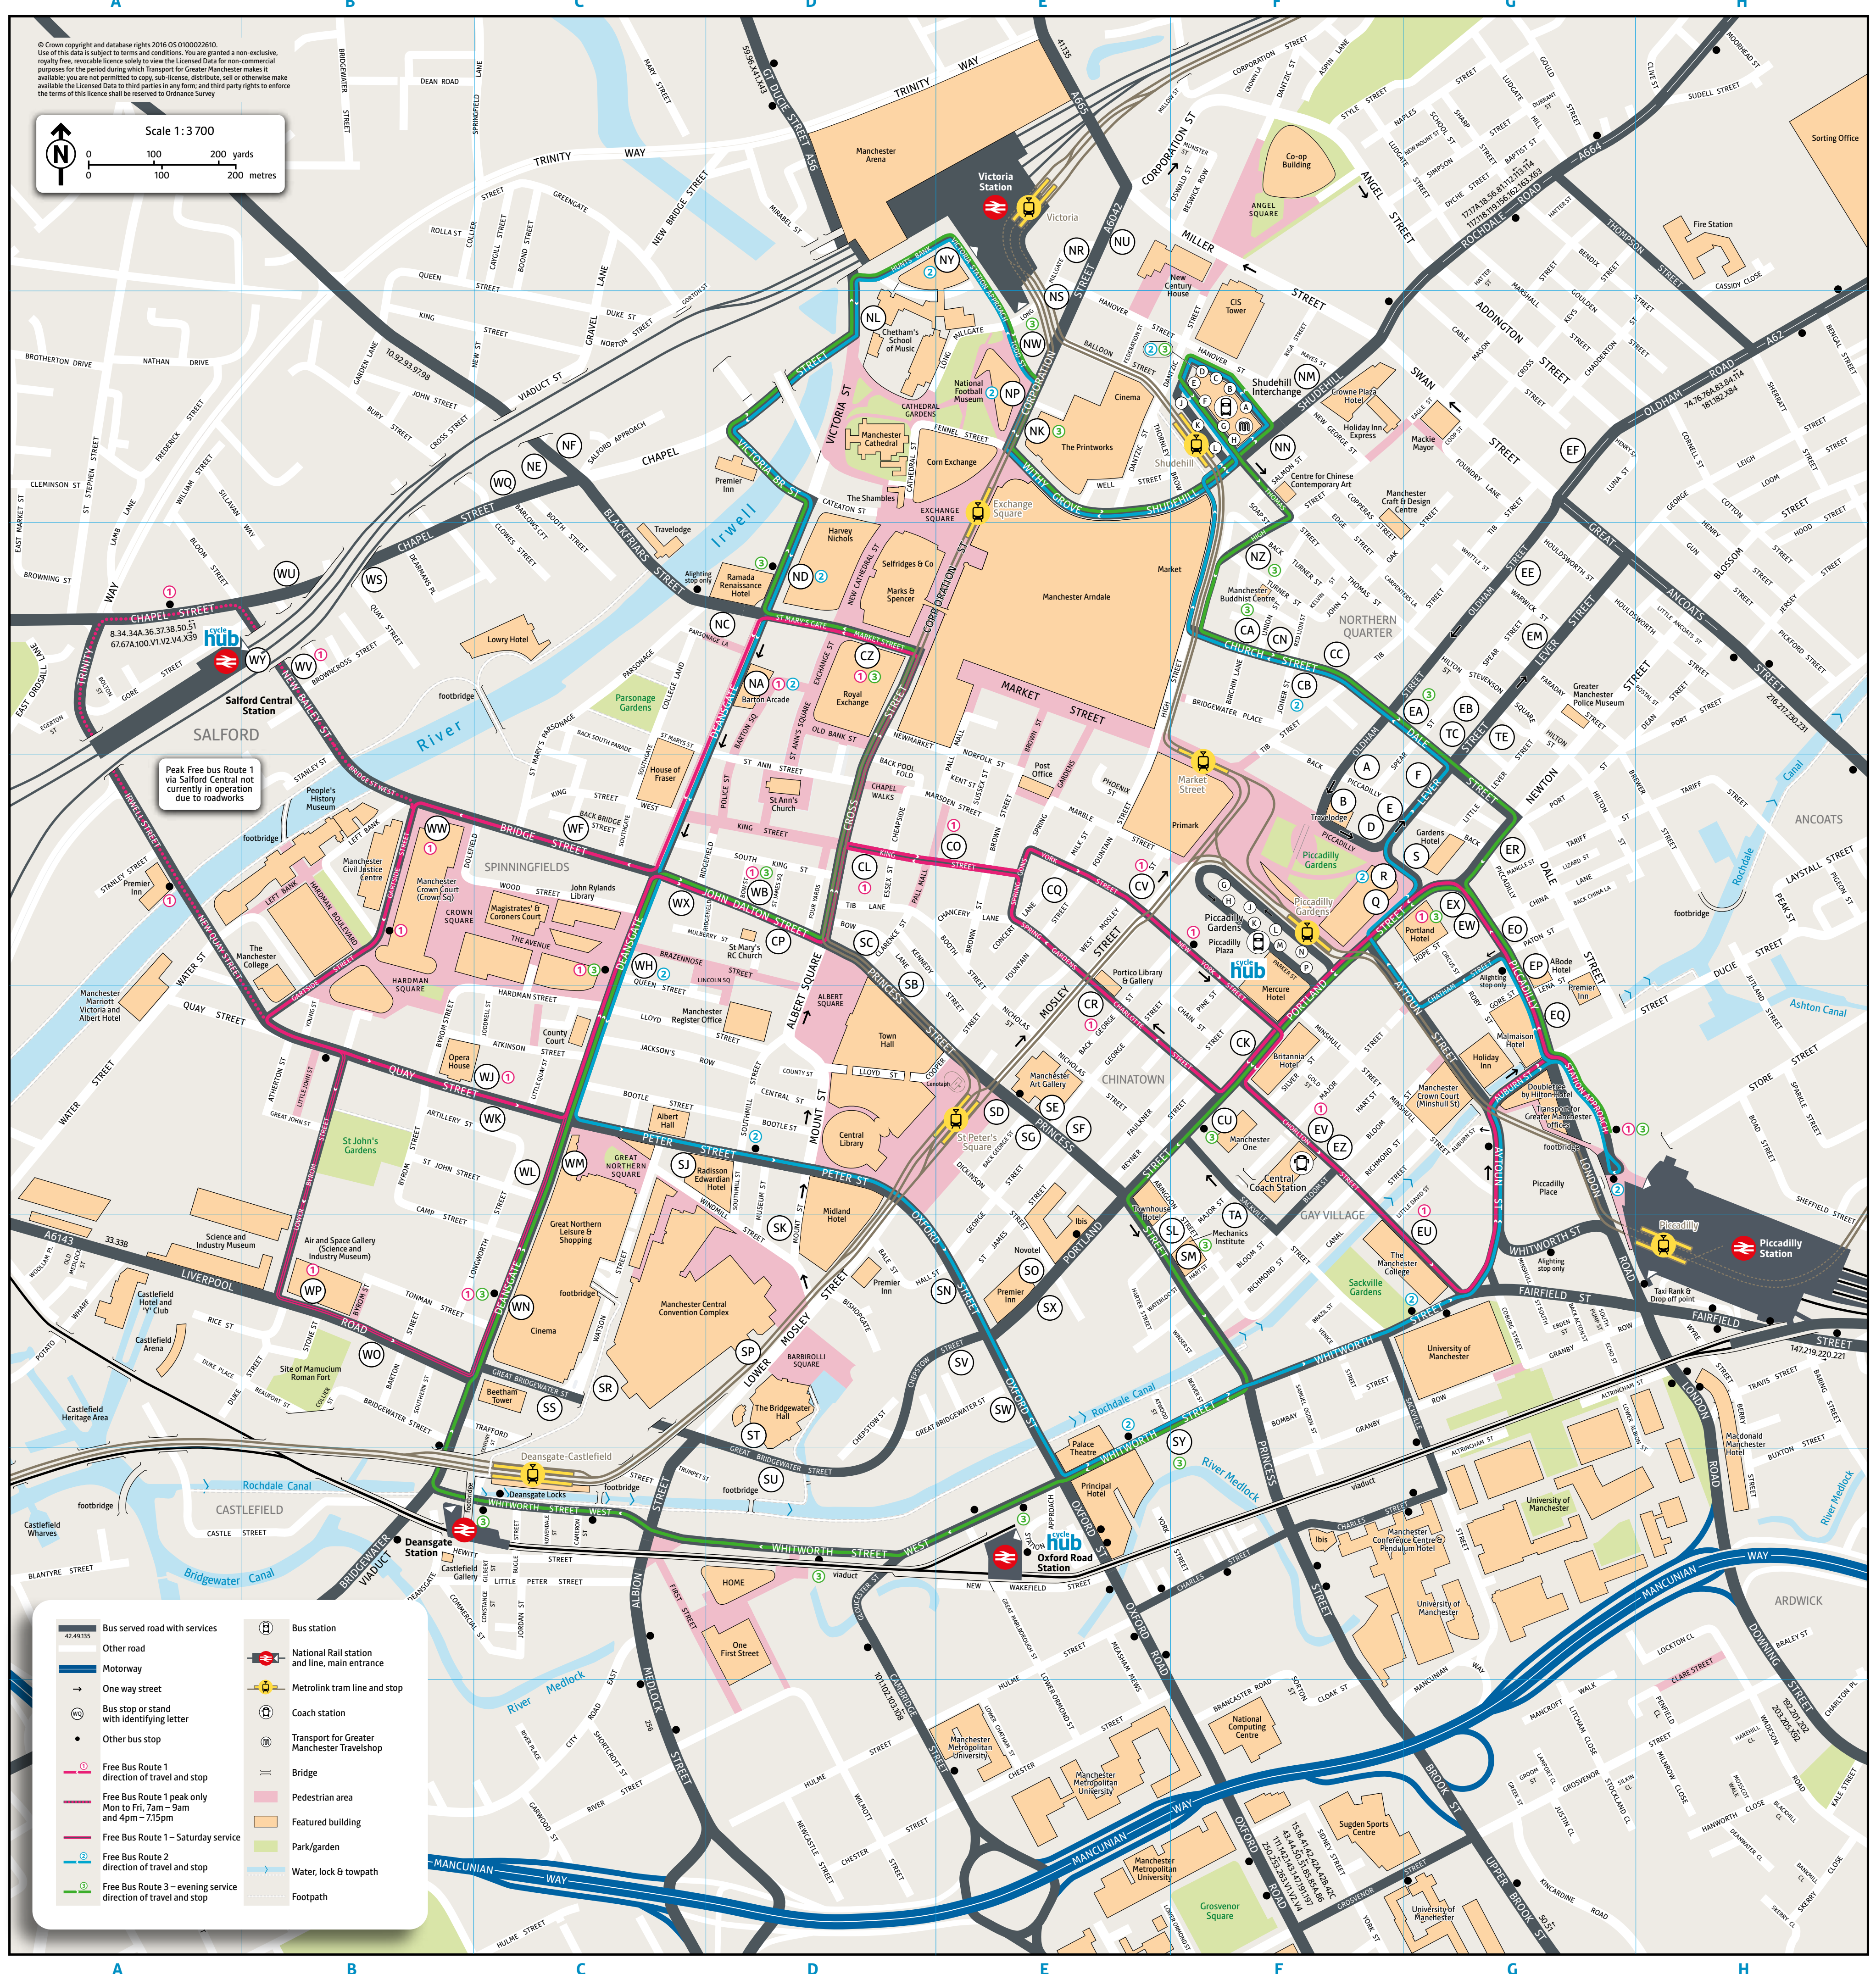

Peak Free bus Route 1 via Salford Central not currently in operation due to roadworks

	Bus served road with services		Bus station
	Other road		National Rail station and line, main entrance
	Motorway		Metrolink tram line and stop
	One way street		Coach station
	Bus stop or stand with identifying letter		Transport for Greater Manchester Travelpshop
	Other bus stop		Bridge
	Free Bus Route 1 direction of travel and stop		Pedestrian area
	Free Bus Route 1 peak only Mon to Fri, 7am - 9am and 4pm - 7.15pm		Featured building
	Free Bus Route 1 - Saturday service		Park/garden
	Free Bus Route 2 direction of travel and stop		Water, lock & towpath
	Free Bus Route 3 - evening service direction of travel and stop		Footpath