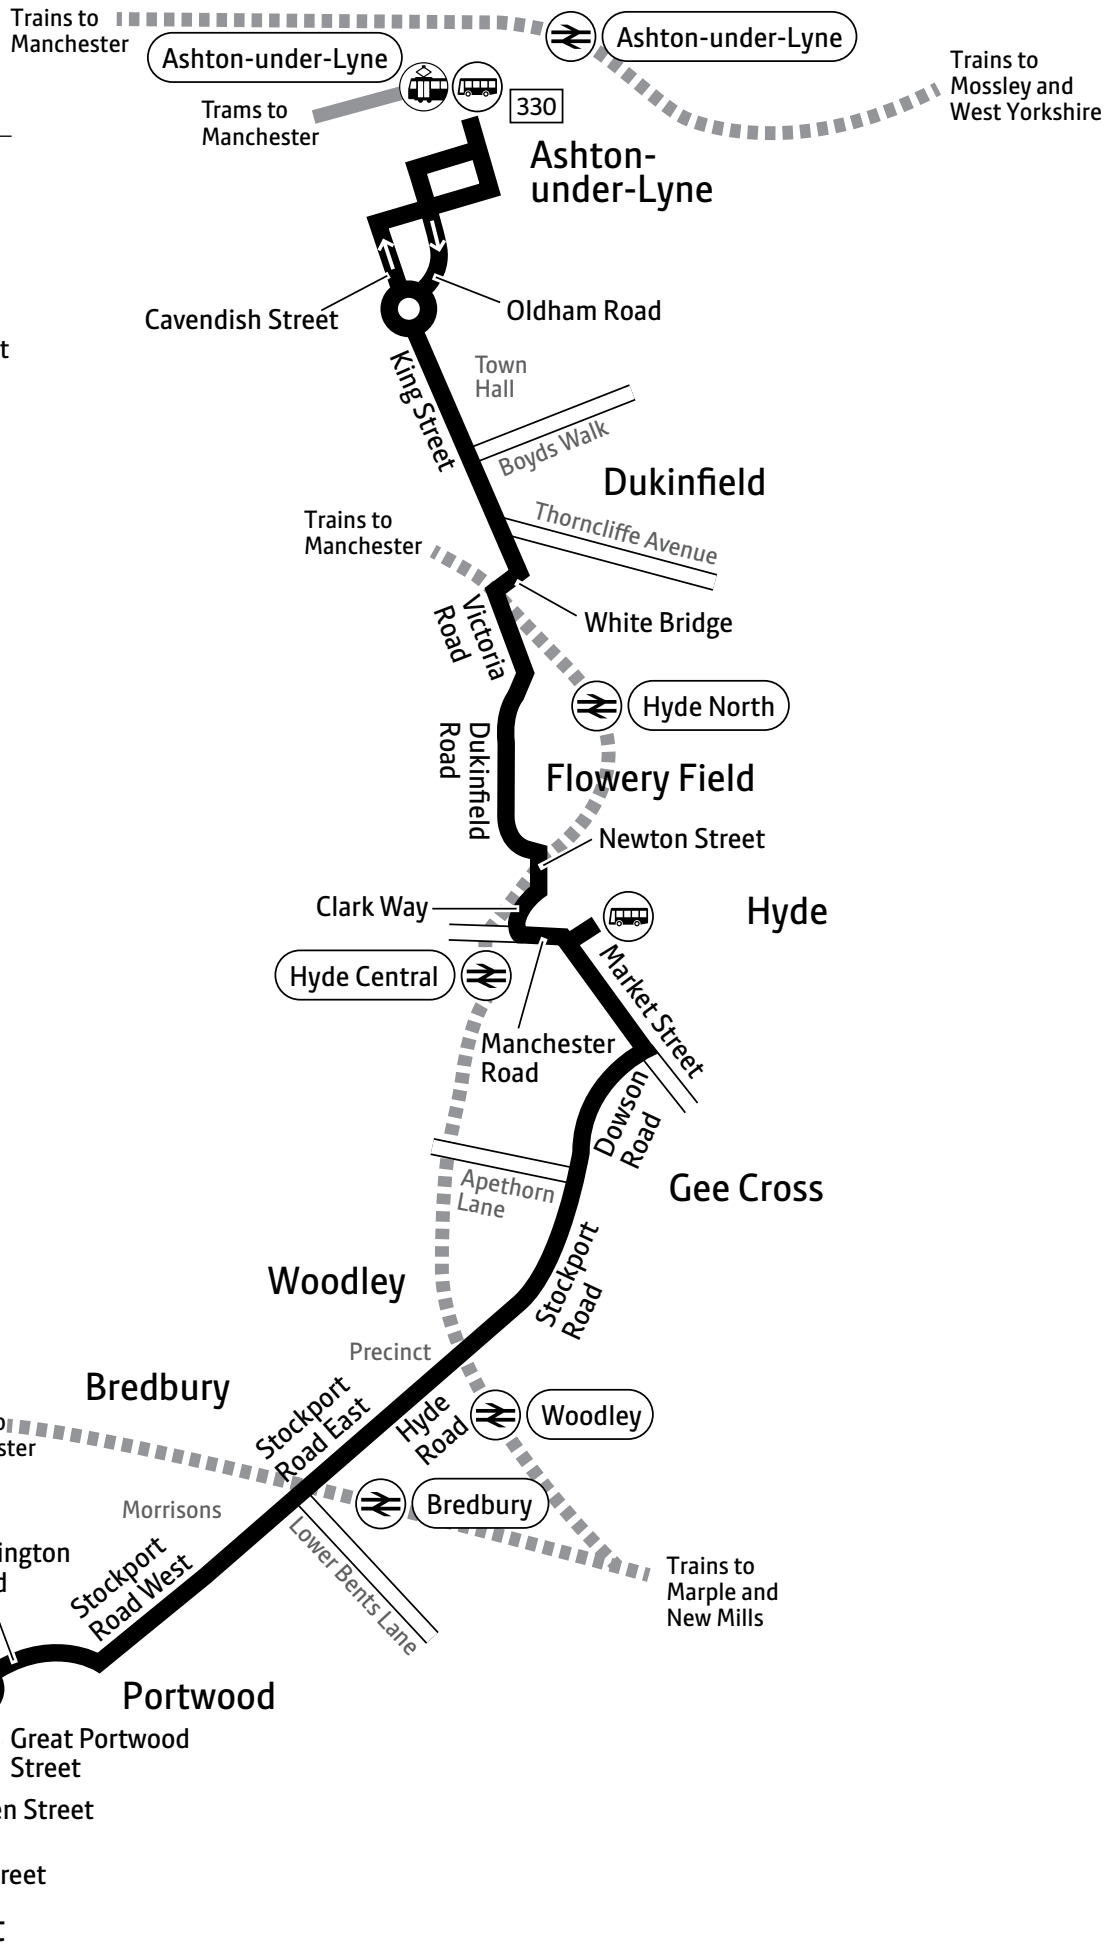

330

Key

- Bus route
- Train line
- Tram line
- Direction of travel
- Bus station/connection point
- Train station
- Metrolink stop
- Terminus