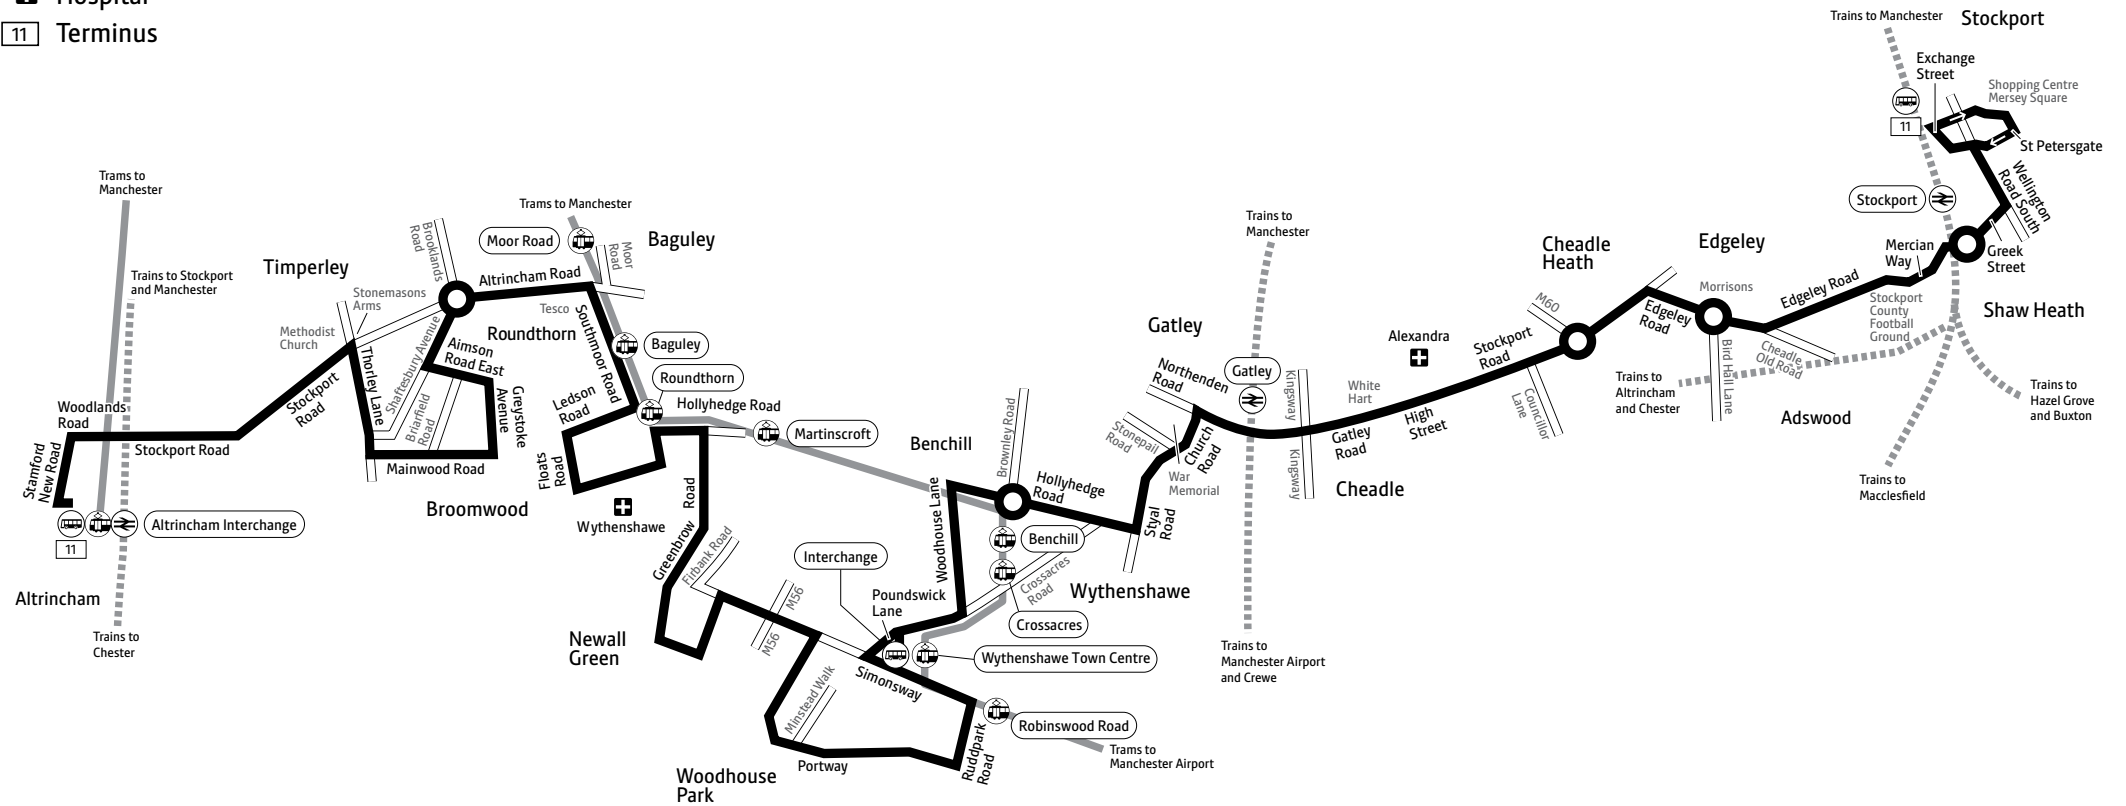

Key

- Bus route
- Train line
- Tram line
- Direction of travel
- Bus station/connection point
- Train station
- Metrolink stop
- Hospital
- Terminus