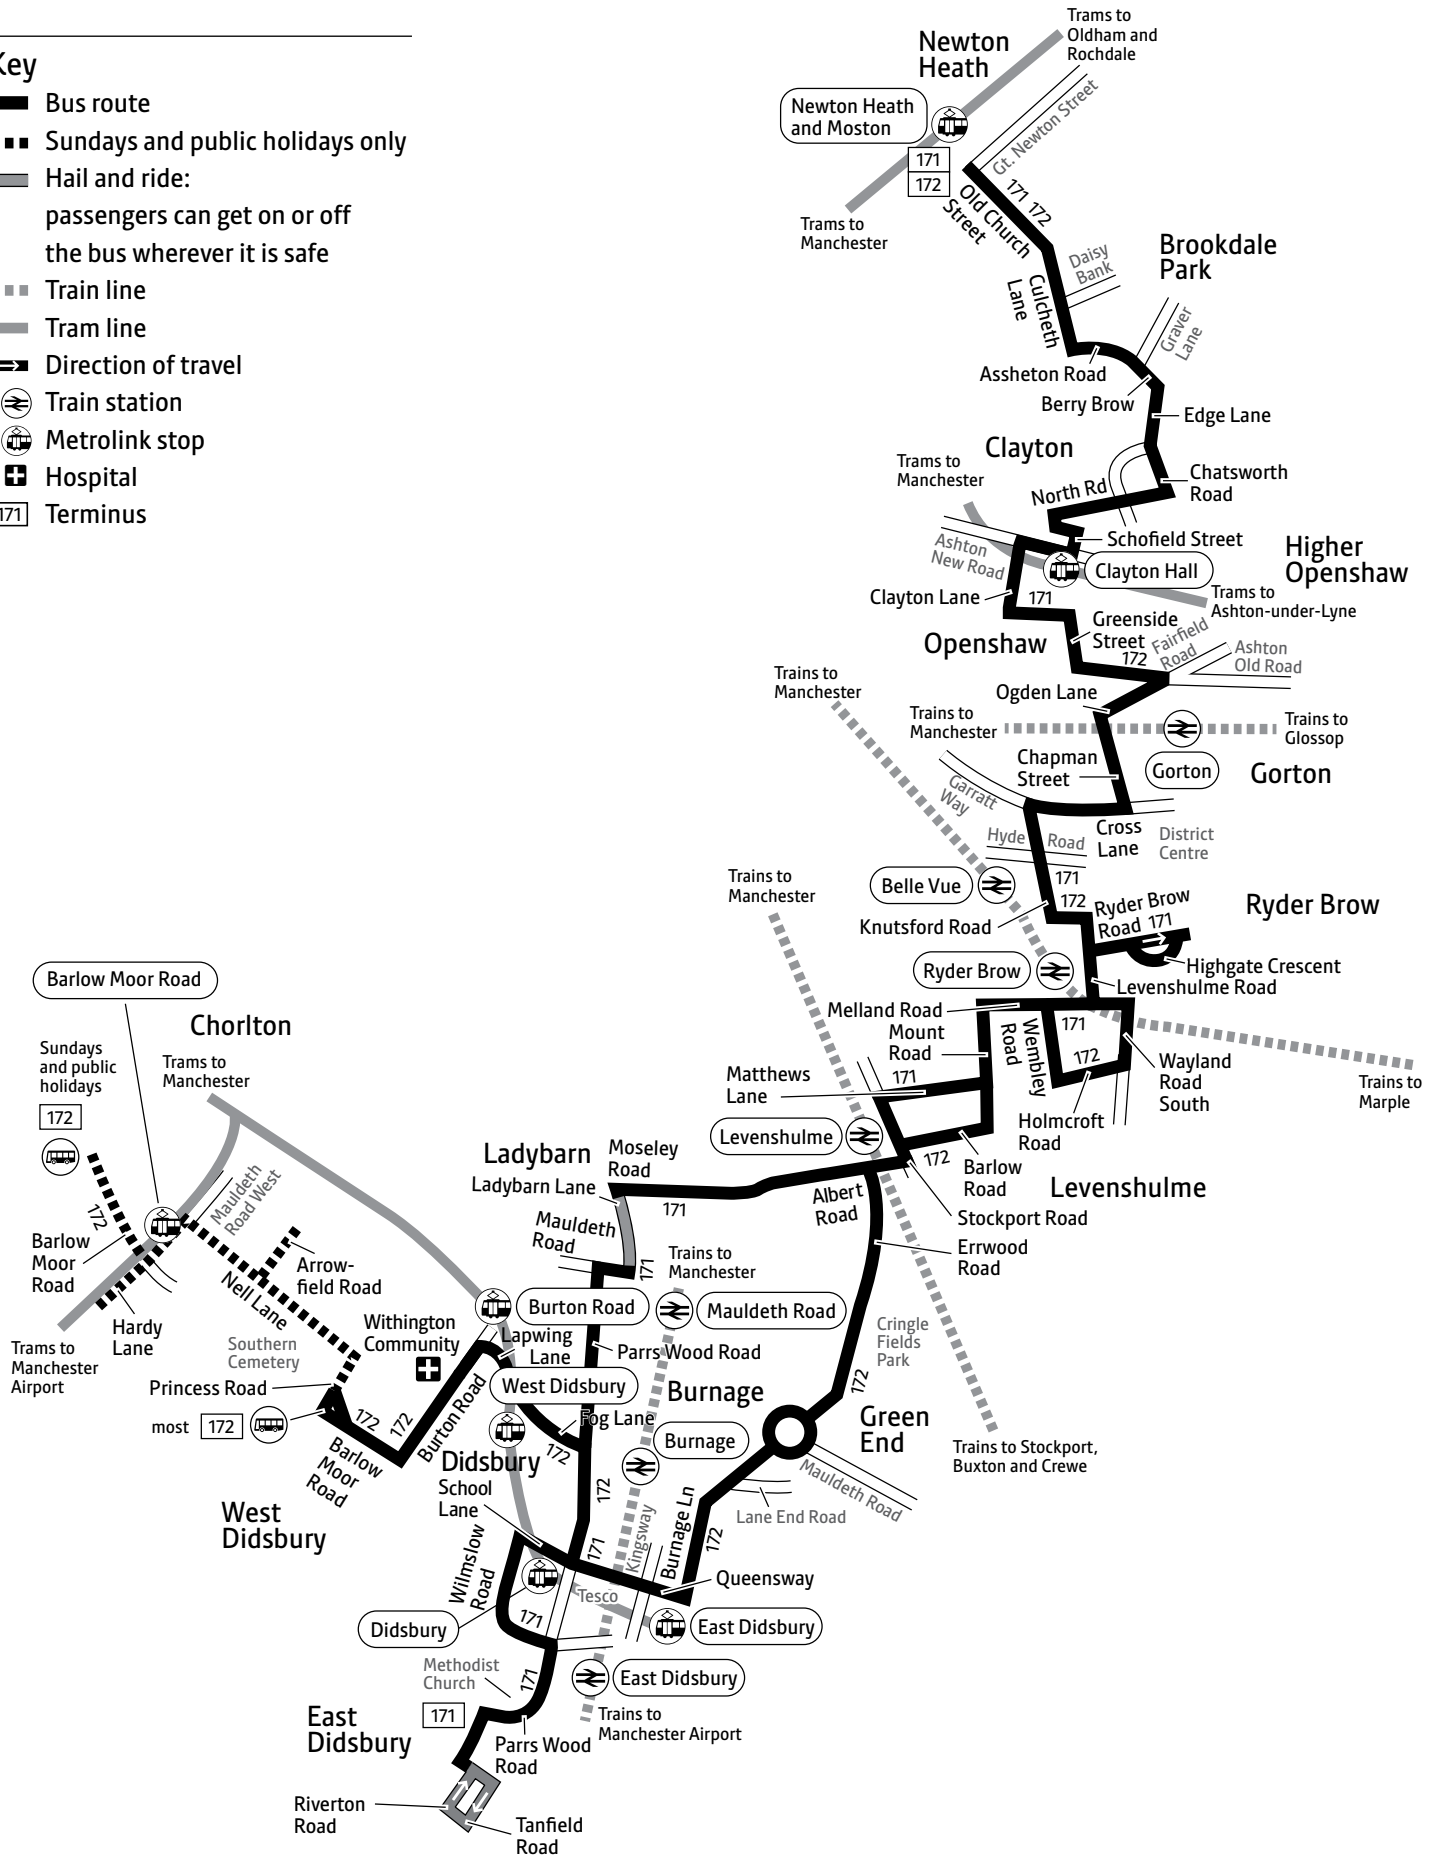

171 172

Key

-  Bus route
-  Sundays and public holidays only
-  Hail and ride:
passengers can get on or off
the bus wherever it is safe
-  Train line
-  Tram line
-  Direction of travel
-  Train station
-  Metrolink stop
-  Hospital
-  Terminus