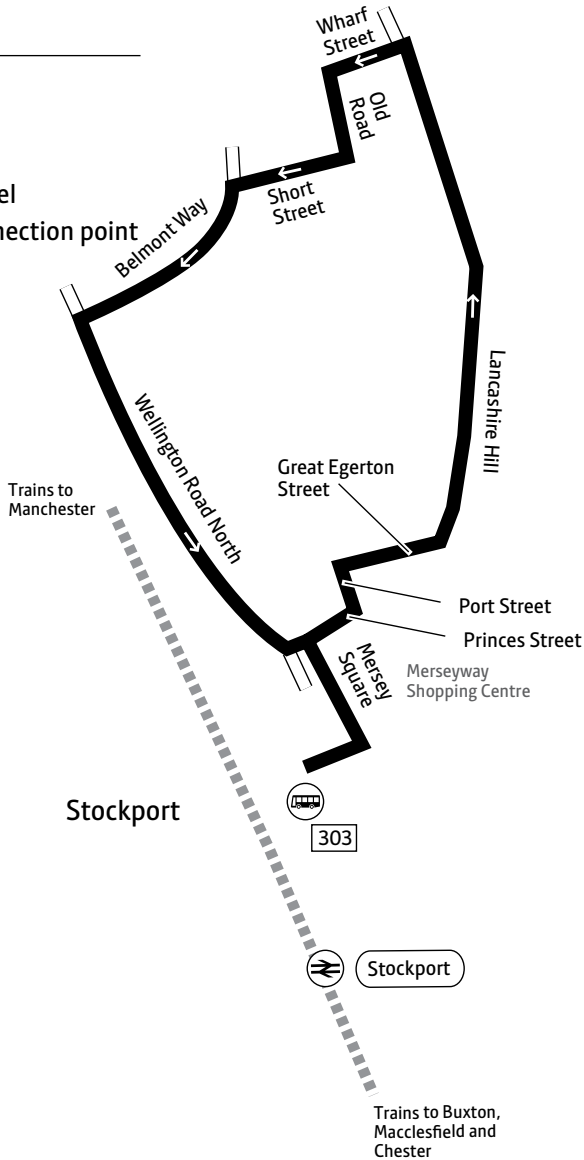

From 29 October

303

New Monday to Saturday daytime route introduced partly replacing bus 173 between Lancashire Hill and Stockport town centre

Bus

303

Easy access on all buses

Lancashire Hill
Stockport

From 29 October 2018

Using this timetable

Timetables show the direction of travel, bus numbers and the days of the week.

Main stops on the route are listed on the left. Where no time is shown against a particular stop, the bus does not stop there on that journey. Check any letters which are shown in the timetable against the key at the bottom of the page.

Using the 24 hour clock

Times are shown in four figures. The first two are the hour and the last two are the minutes.

0753 is 53 minutes past 7am

1953 is 53 minutes past 7pm

Operator details

Manchester Community Transport

303

Key

-  Bus route
-  Train line
-  Direction of travel
-  Bus station/connection point
-  Train station
-  Terminus

Mondays to Saturdays

Stockport, Bus Station	1001	1101	1201	1301	1401	1501
Lancashire Hill/Wharf Street	1007	1107	1207	1307	1407	1507
Stockport, Bus Station	1012	1112	1212	1312	1412	1512