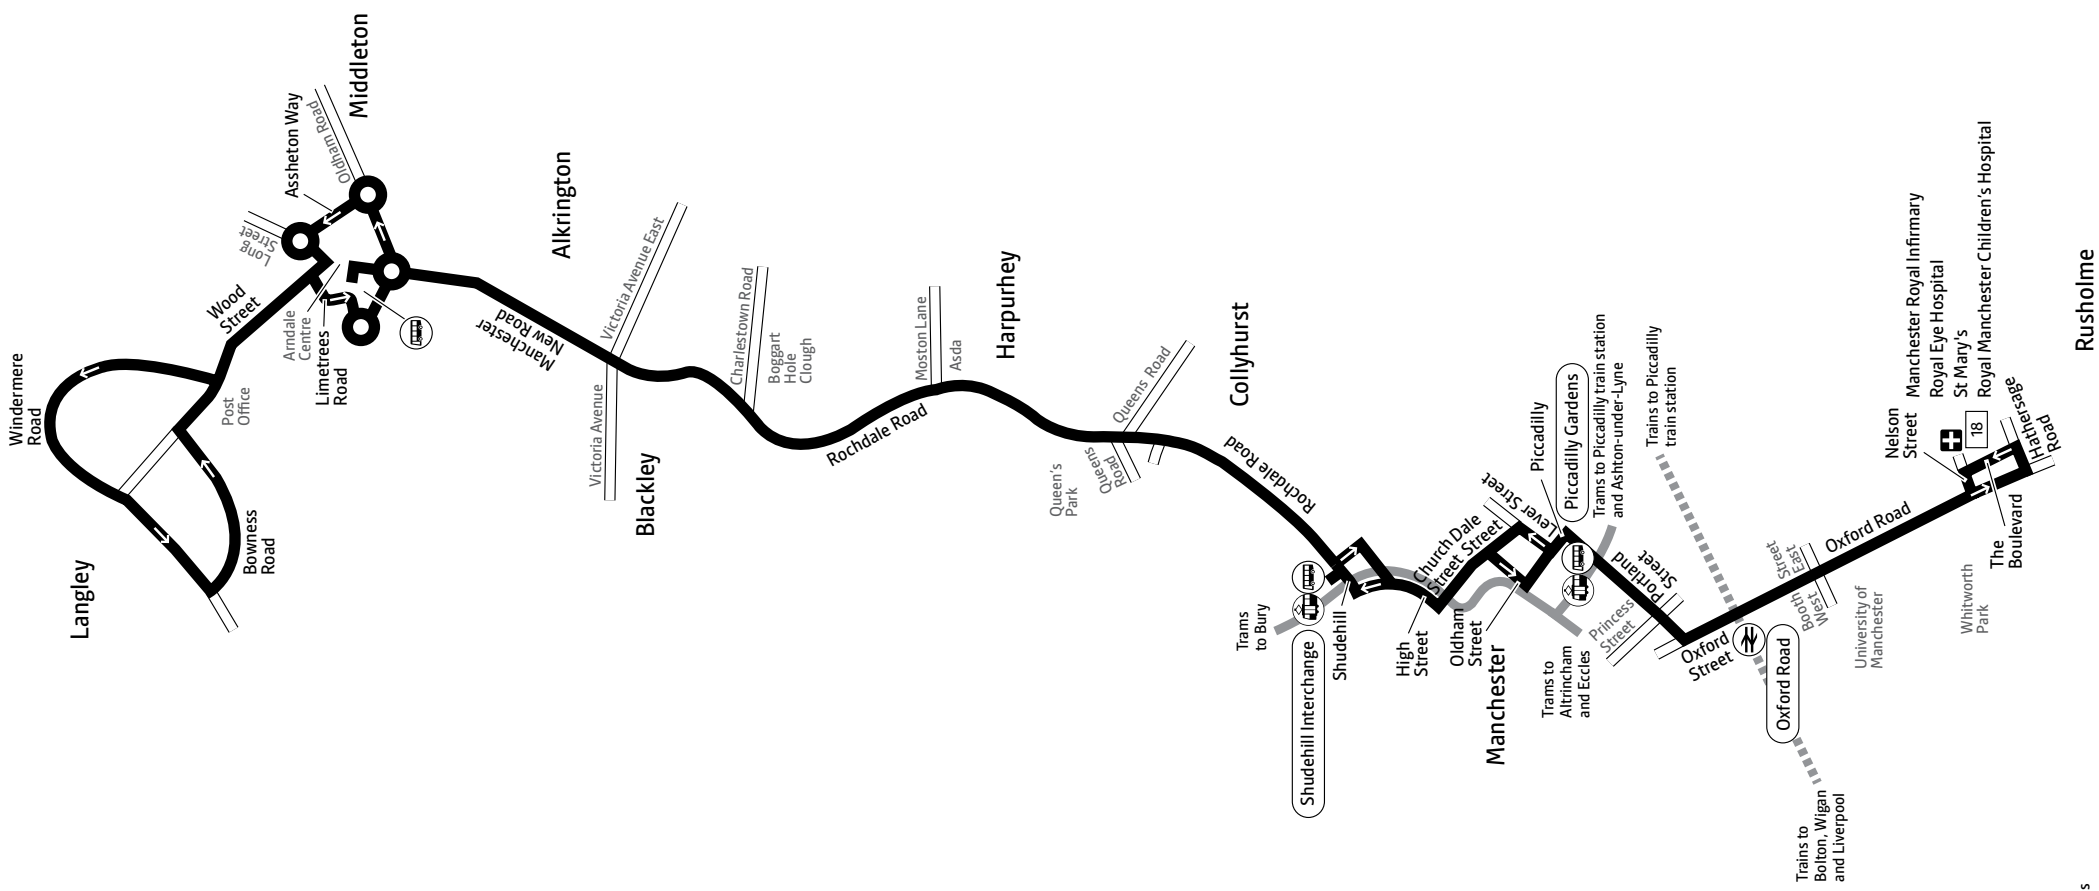

Key

- Bus route
- Train line
- Tram line
- Direction of travel
- Bus station/connection point
- Train station
- Metrolink stop
- Hospital
- Terminus