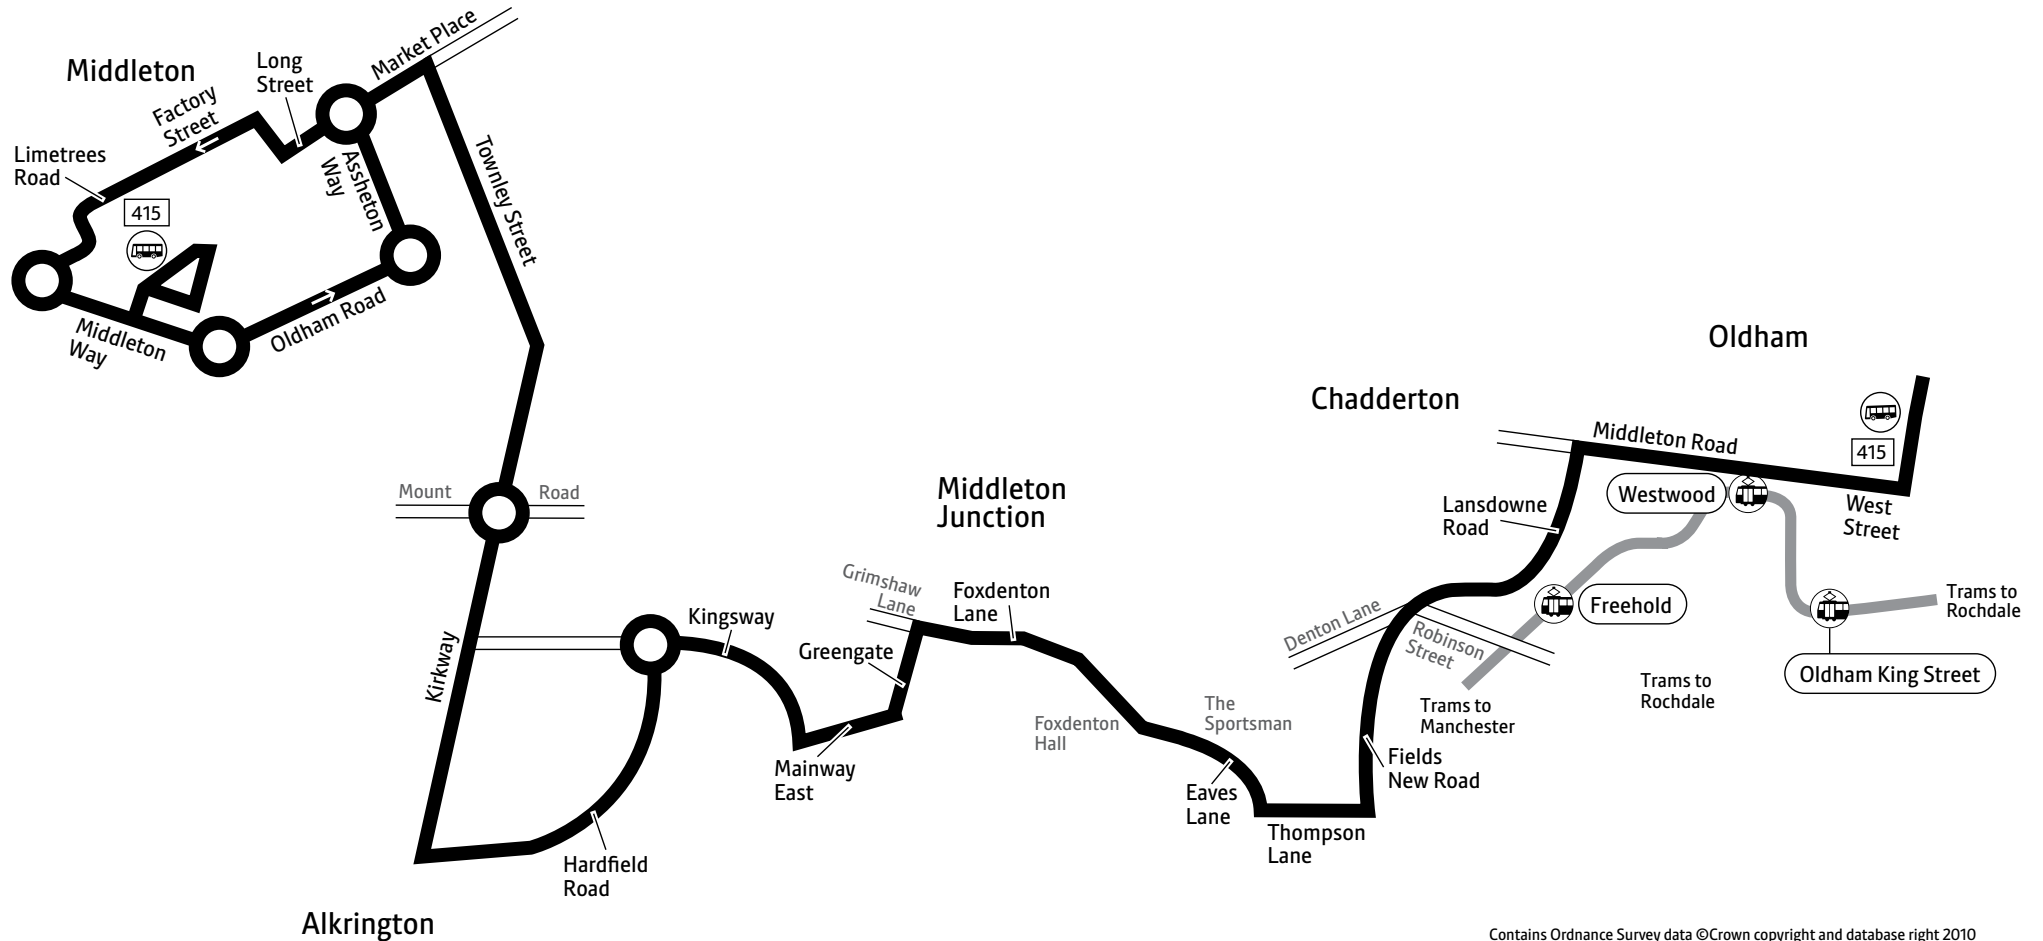

Using the 24 hour clock

Times are shown in four figures. The first two are the hour and the last two are the minutes.

0753 is 53 minutes past 7am

1953 is 53 minutes past 7pm

Operator details

Go North West

Queens Road Depot

Key

- Bus route
- Tram line
- ➔ Direction of travel
- 🚌 Bus station/connection point
- 🚊 Metrolink stop
- 415 Terminus

Contains Ordnance Survey data ©Crown copyright and database right 2010
©0100022610 Transport for Greater Manchester 2023
Transport for Greater Manchester uses reasonable endeavours to check the accuracy of information published and to publish changes to information in a timely manner. In no event will Transport for Greater Manchester be liable for any loss that may arise from this information being inaccurate.