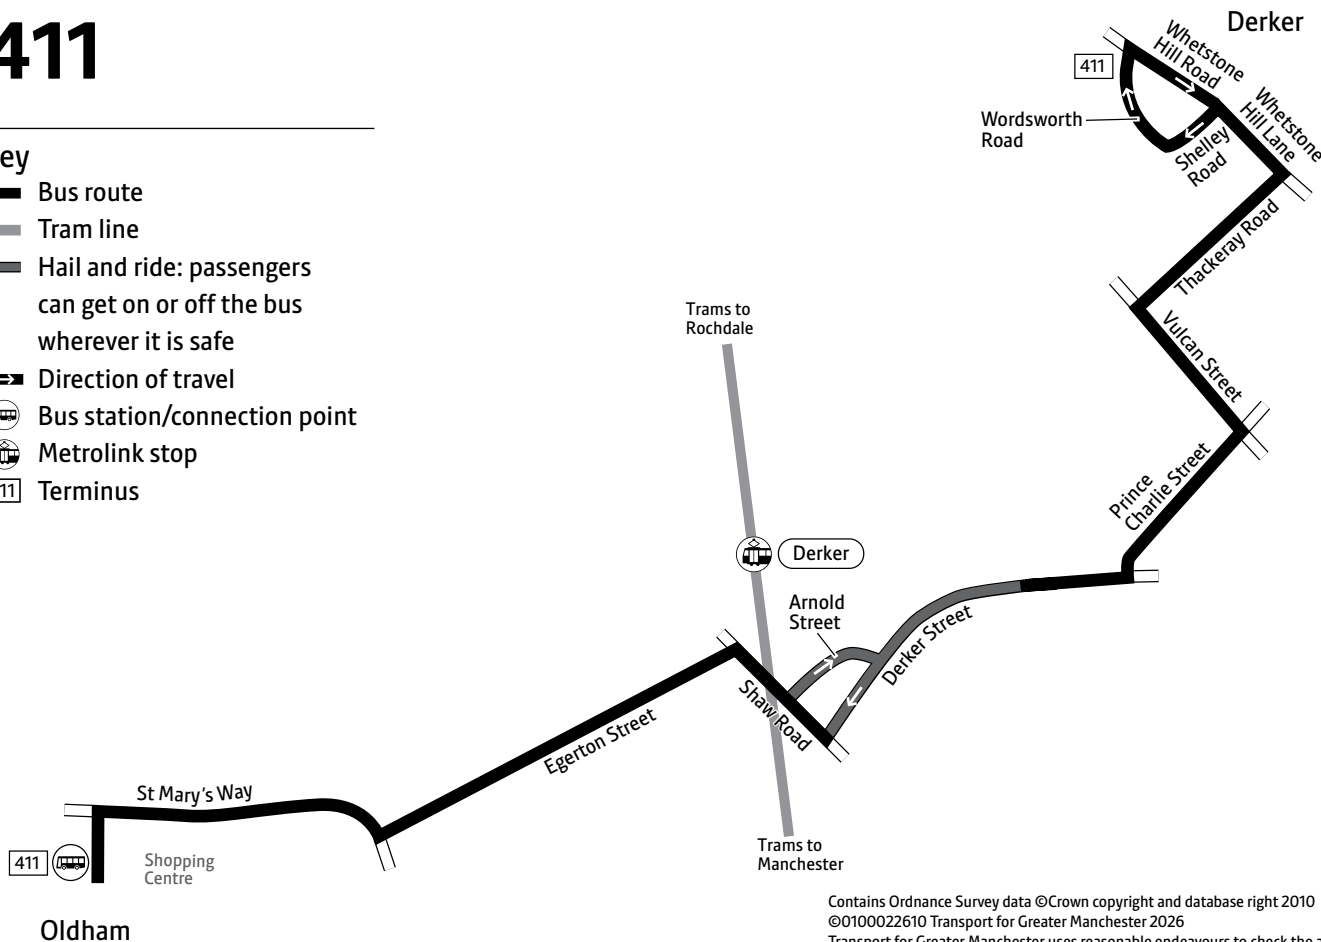

411

Key

- Bus route
- Tram line
- Hail and ride: passengers can get on or off the bus wherever it is safe
- Direction of travel
- Bus station/connection point
- Metrolink stop
- Terminus

Contains Ordnance Survey data ©Crown copyright and database right 2010
©0100022610 Transport for Greater Manchester 2026
Transport for Greater Manchester uses reasonable endeavours to check the accuracy of information published and to publish changes to information in a timely manner. In no event will Transport for Greater Manchester be liable for any loss that may arise from this information being inaccurate.