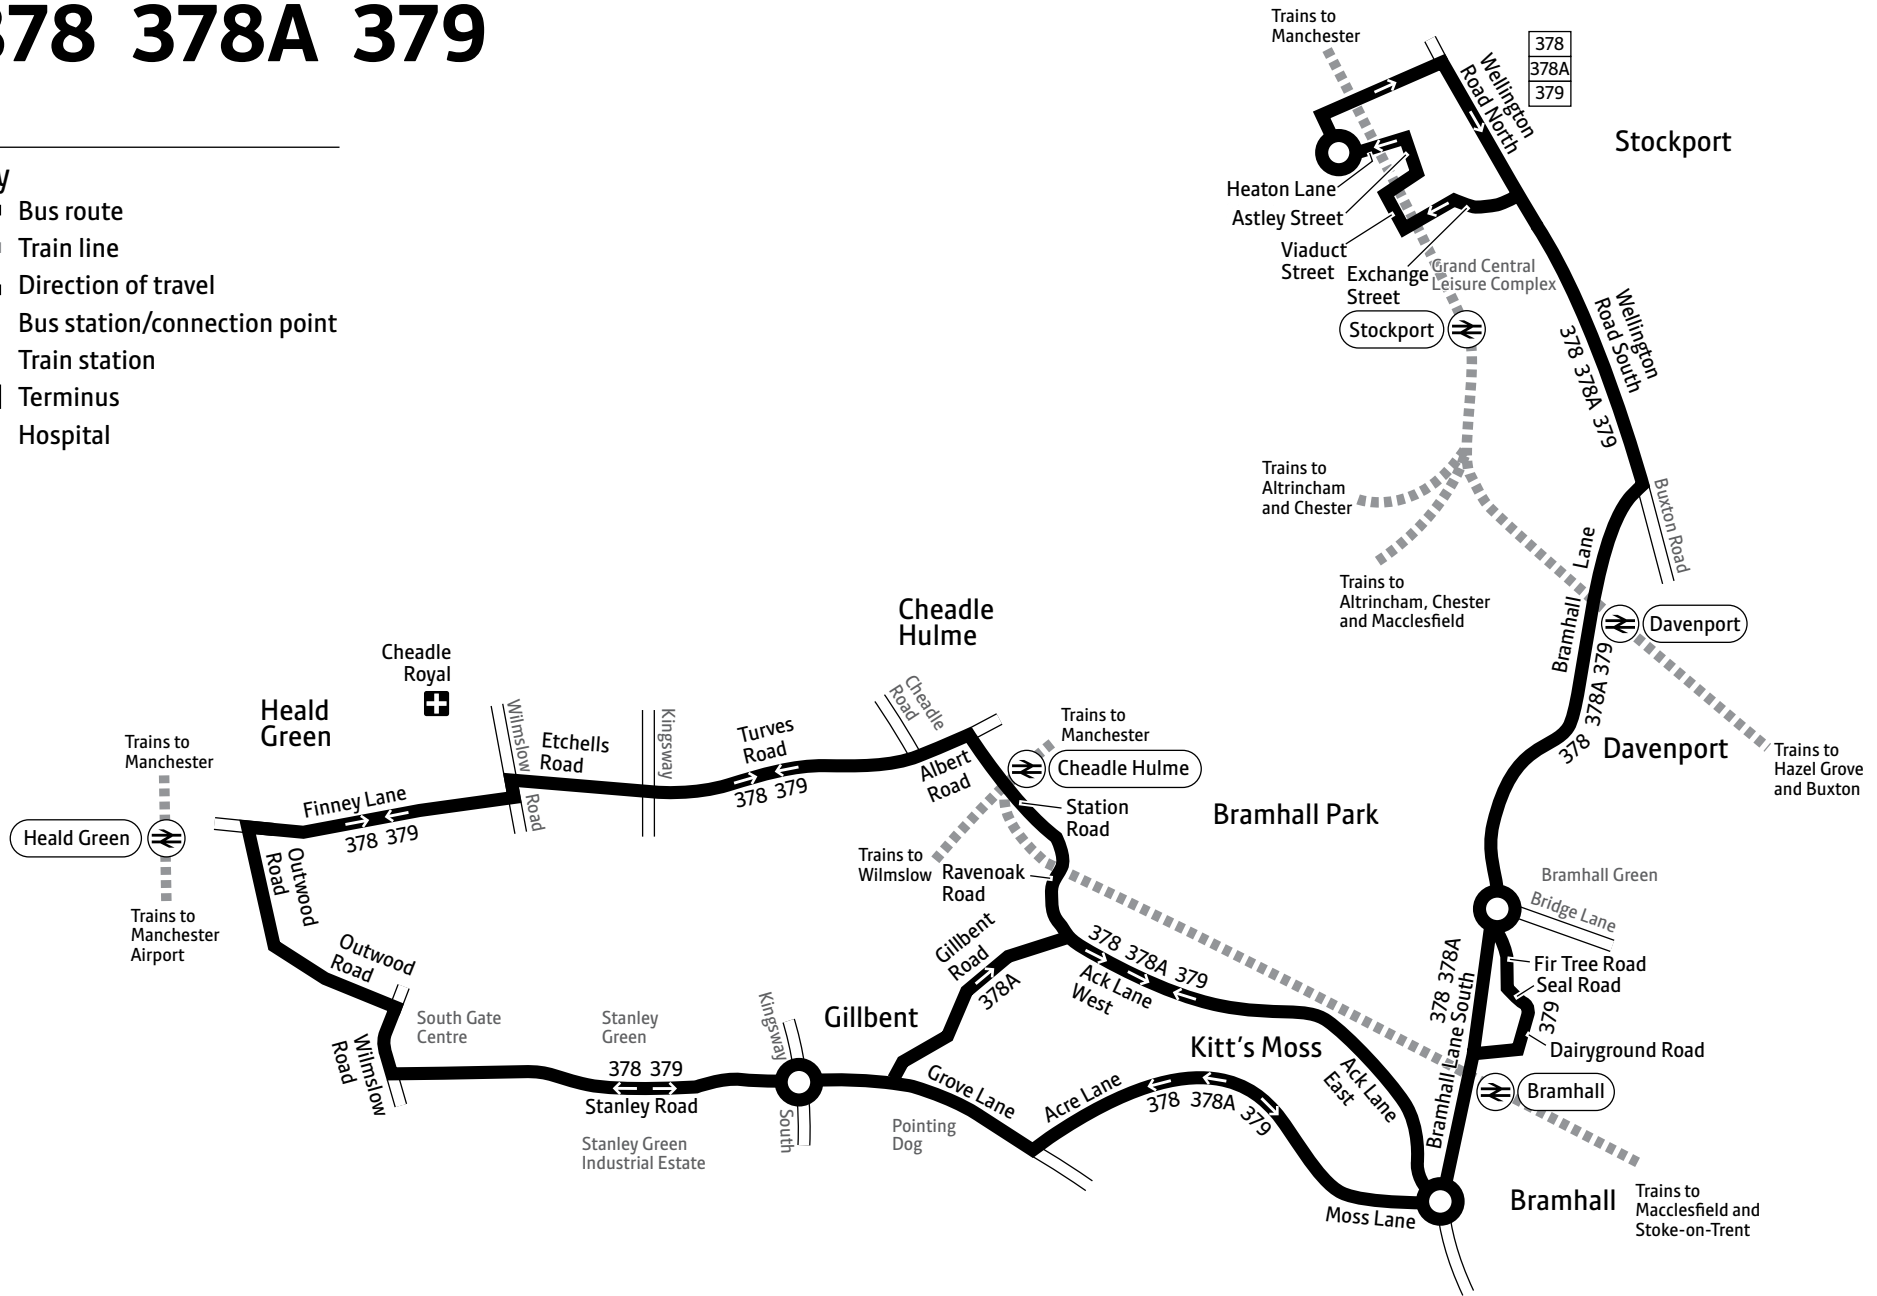

Stockport Mersey Square

Mon to Fri 7am to 5.30pm

Saturday 8am to 5.30pm

Sunday* Closed

*Including public holidays

378 378A 379

Key

-  Bus route
-  Train line
-  Direction of travel
-  Bus station/connection point
-  Train station
-  Terminus
-  Hospital

Stockport — Bramhall — Grove Lane — Heald Green circular

Stockport — Bramhall — Grove Lane circular

378
378A

Mondays to Fridays

	378	378	378	378	378		378	378	378	378A	378A	378A	378A	378A
Stockport, Wellington Road North	0535	0630	0730	0840	0945		1445	1555	1705	1835	1930	2030	2130	2230
Davenport, Train Station	0545	0640	0742	0852	0957		1457	1607	1717	1844	1939	2039	2139	2239
Bramhall Green	0550	0645	0749	0857	1002		1502	1612	1722	1849	1944	2044	2144	2244
Bramhall, NatWest Bank	0555	0650	0753	0903	1008		1508	1618	1728	1854	1949	2049	2149	2249
Grove Lane, Pointing Dog						and				1859	1954	2054	2154	2254
Gillbent, St James' Way	0601	0655	0800	0910	1015	hour	1515	1625	1735					
Heald Green, Griffin Hotel	0613	0709	0814	0924	1029	until	1529	1639	1748					
Bramhall, NatWest Bank	0625	0724	0829	0939	1044		1544	1654	1803	1910	2005	2105	2205	2305
Bramhall Green	0632	0731	0836	0946	1051		1551	1701	1810	1916	2011	2111	2211	2311
Davenport, Train Station	0637	0736	0841	0951	1056		1556	1706	1815	1921	2016	2116	2216	2316
Stockport, Wellington Road North	0648	0747	0852	1002	1107		1607	1717	1825	1930	2025	2125	2225	2325