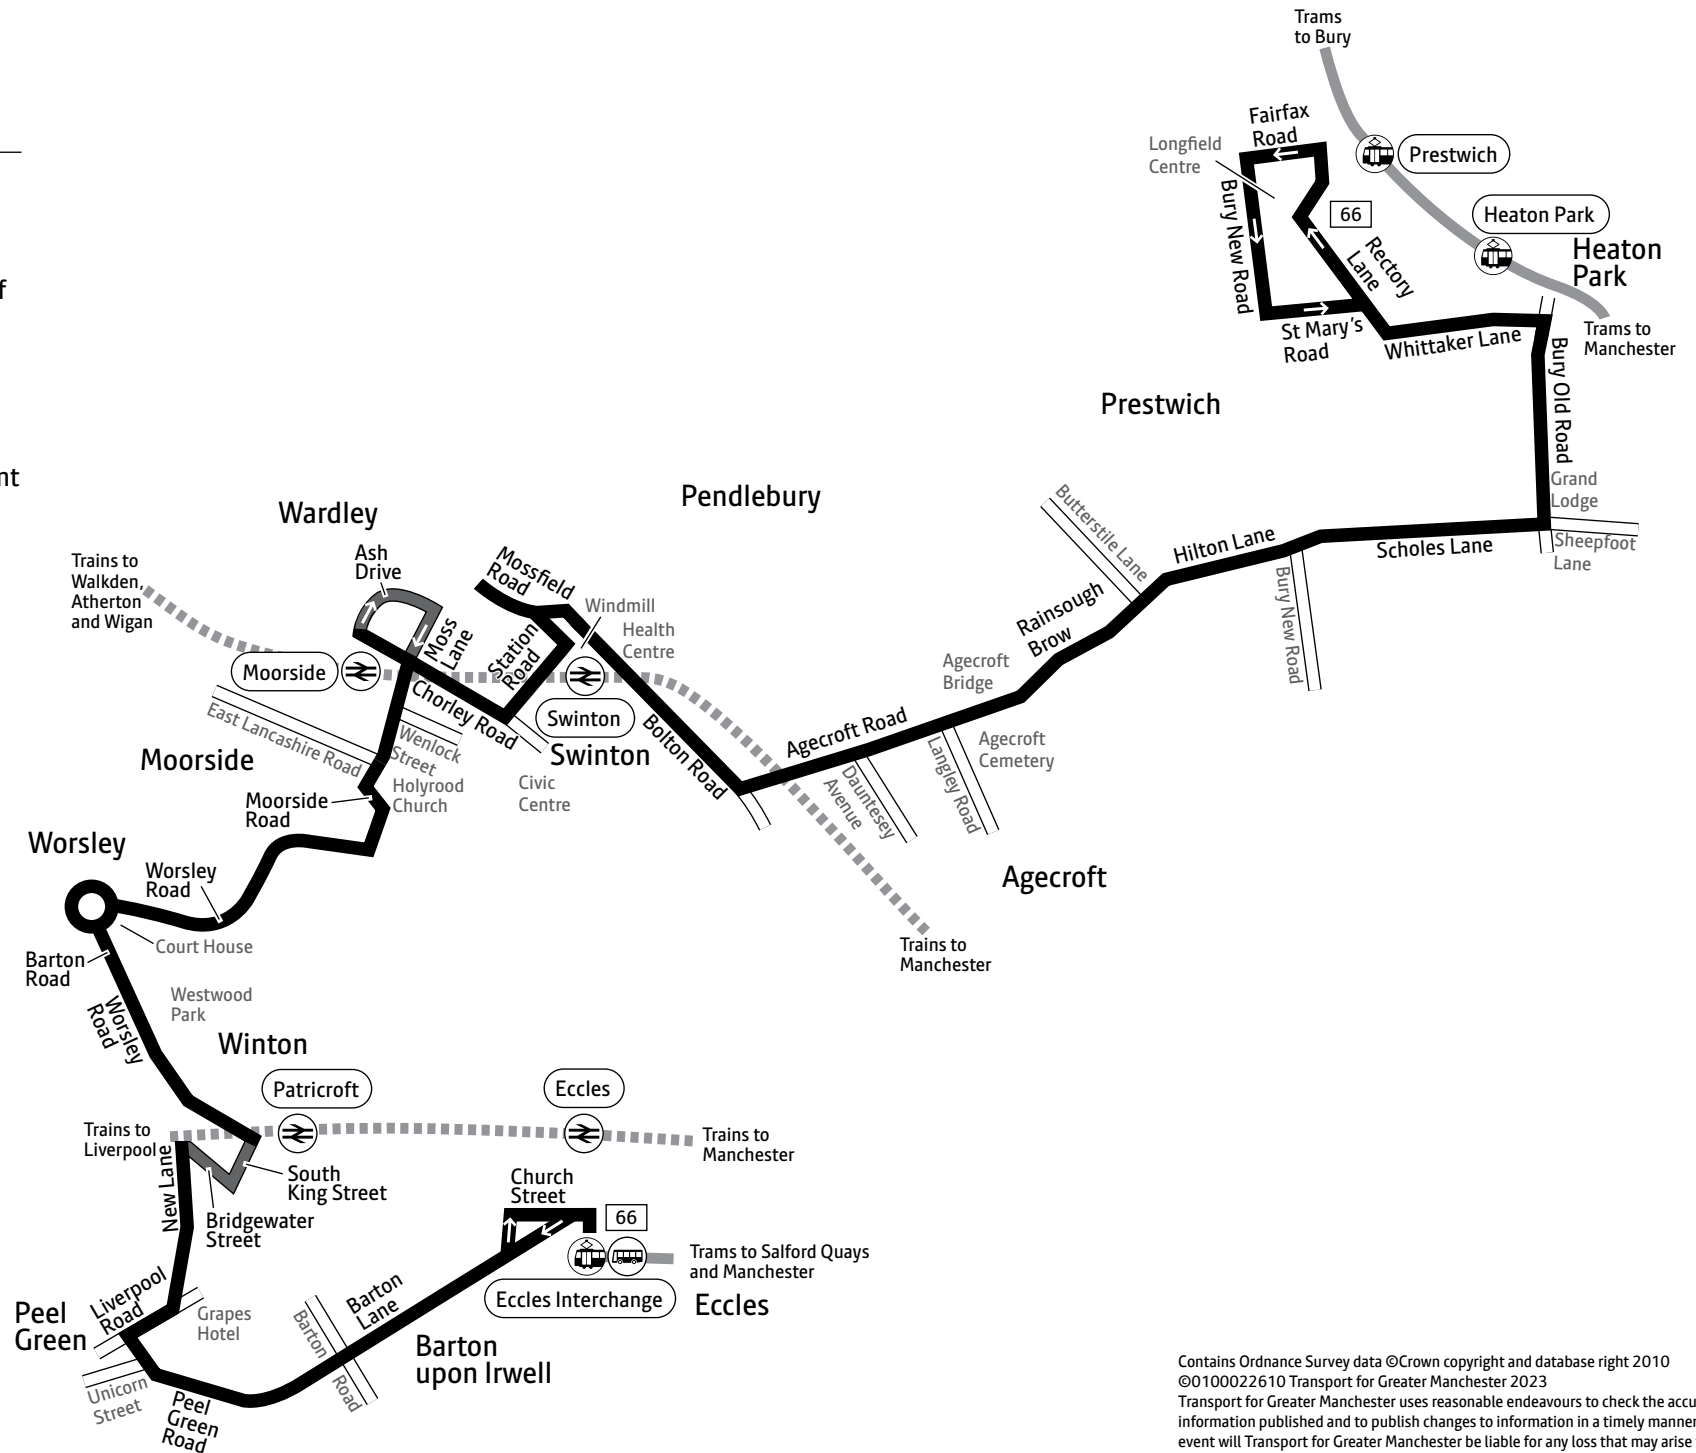

Using this timetable

Timetables show the direction of travel, bus numbers and the days of the week. Main stops on the route are listed on the left. Where no time is shown against a particular stop, it means the bus does not stop there on that journey.

Key

-  Bus route
-  Hail and ride:
passengers can get on or off
the bus wherever it is safe
-  Direction of travel
-  Train line
-  Tram line
-  Bus station/connection point
-  Train station
-  Metrolink stop
-  Terminus