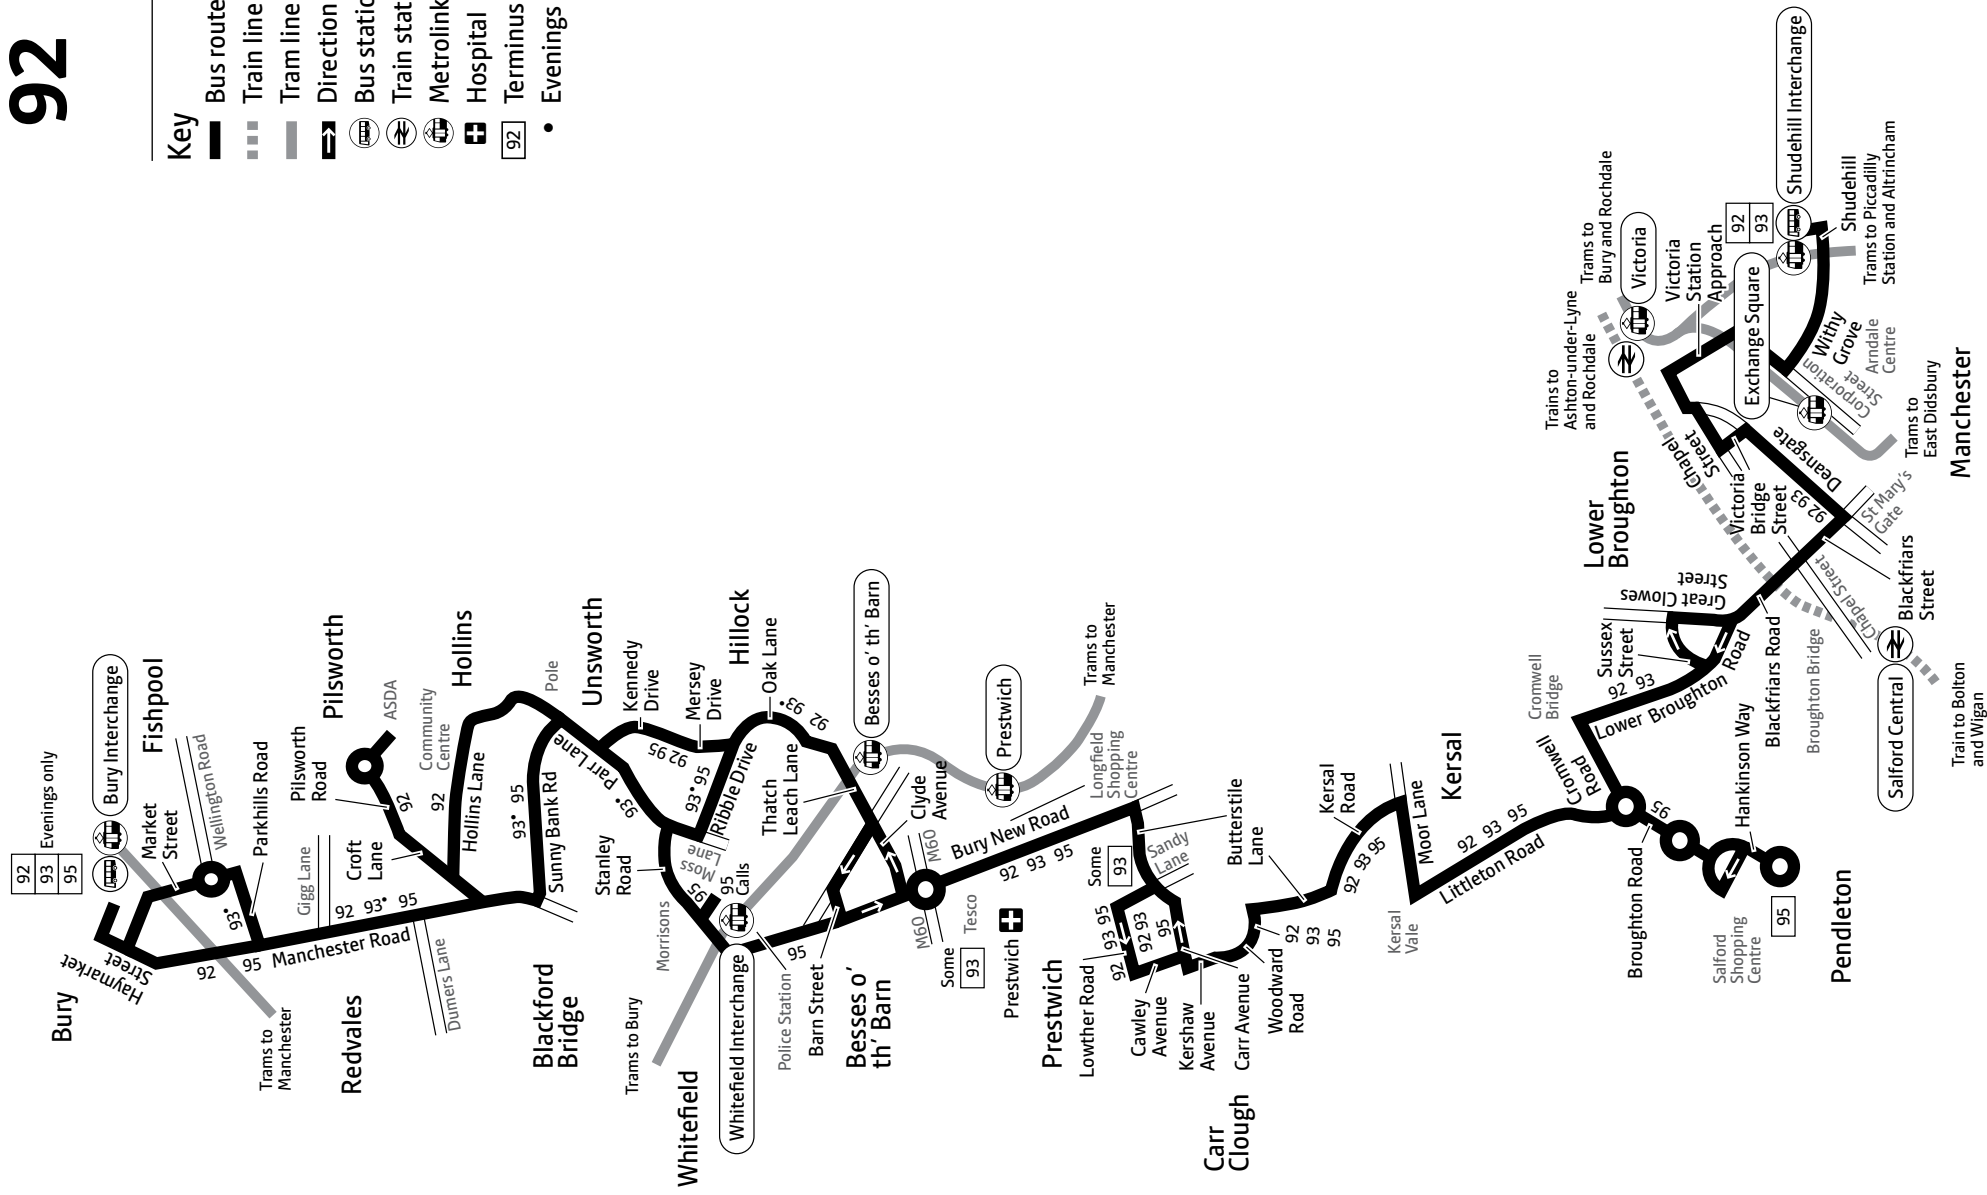

Summer times: between mid July and early September, some timetables will be different. Check www.tfgm.com for details

92 93 95

Key

-  Bus route
-  Train line
-  Tram line
-  Direction of travel
-  Bus station/connection point
-  Train station
-  Metrolink stop
-  Hospital
-  Terminus
-  Evenings only