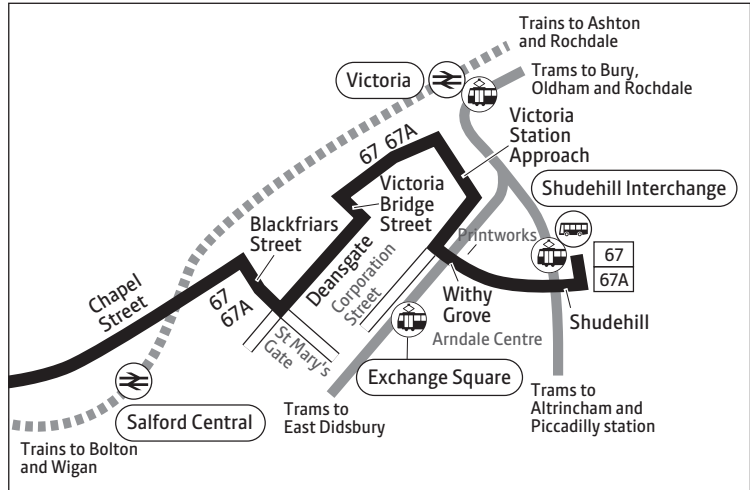

For daytime and evening journeys serving Cutnook Lane, Merlin Road, Morillion Road and Silver Street please see leaflet 100

♿ – All bus 67 and 67A journeys are run using easy access buses. See inside front cover of this leaflet for details

Summer times: between mid July and early September, some timetables will be different. Check www.tfgm.com for details

Continues after route plan

67 67A

Key

-  Bus route
-  Train line
-  Tram line
-  Direction of travel
-  Bus station/connection point
-  Train station
-  Metrolink stop
-  Hospital
-  Terminus

For details of the route in Manchester city centre please see the route extract below

Route in Manchester city centre

Contains Ordnance Survey data ©Crown copyright and database right 2010
 ©0100022610 Transport for Greater Manchester 2020
 Transport for Greater Manchester uses reasonable endeavours to check the accuracy of information published and to publish changes to information in a timely manner. In no event will Transport for Greater Manchester be liable for any loss that may arise from this information being inaccurate.