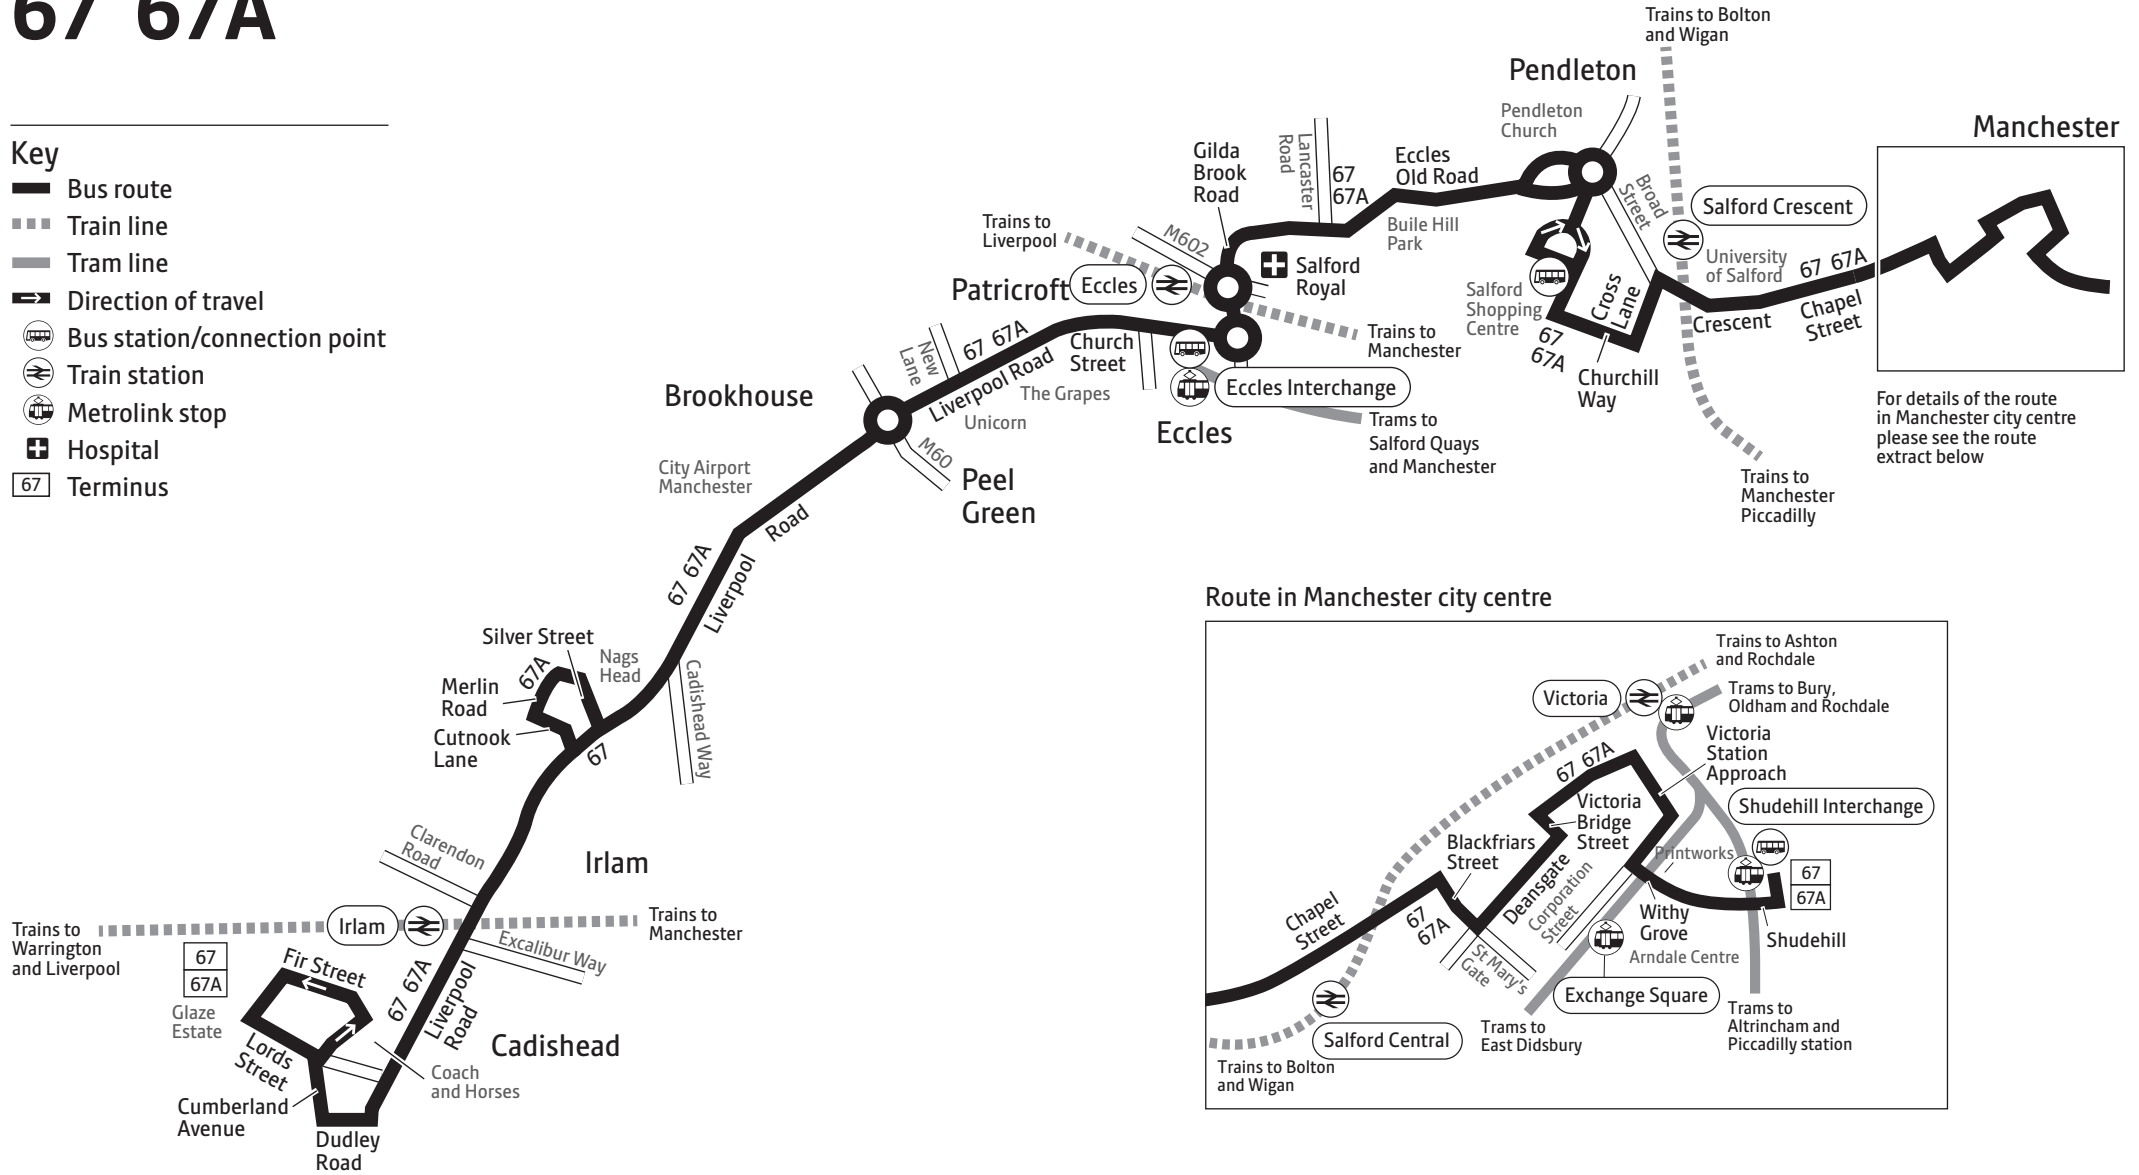

For daytime and evening journeys serving Cutnook Lane, Merlin Road, Morillion Road and Silver Street please see leaflet 100

♿ – All bus 67 and 67A journeys are run using easy access buses. See inside front cover of this leaflet for details

Summer times: between mid July and early September, some timetables will be different. Check www.tfgm.com for details

Continues after route plan

67 67A

Key

-  Bus route
-  Train line
-  Tram line
-  Direction of travel
-  Bus station/connection point
-  Train station
-  Metrolink stop
-  Hospital
-  Terminus