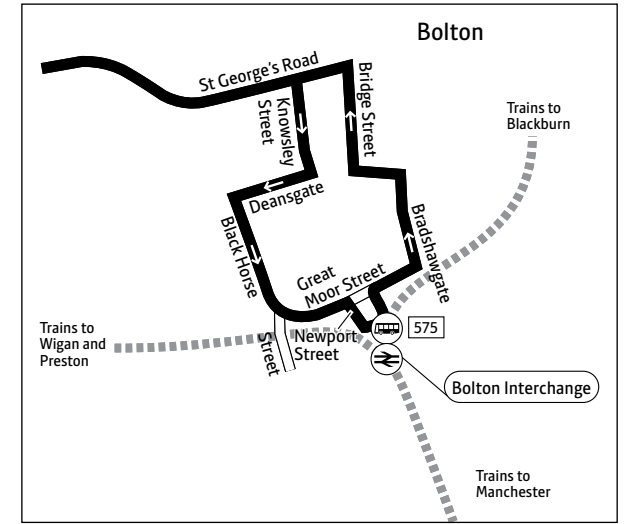

b – Run by Diamond

♯ – All bus 575 journeys are run using easy access buses. See inside front cover of this leaflet for details

575

Key

-  Bus route
-  Train line
-  Direction of travel
-  Bus station/connection point
-  Train station
-  Hospital
-  Terminus

Route in Bolton town centre

Contains Ordnance Survey data ©Crown copyright and database right 2010
 ©0100022610 Transport for Greater Manchester 2022
 Transport for Greater Manchester uses reasonable endeavours to check the accuracy of information published and to publish changes to information in a timely manner. In no event will Transport for Greater Manchester be liable for any loss that may arise from this information being inaccurate.