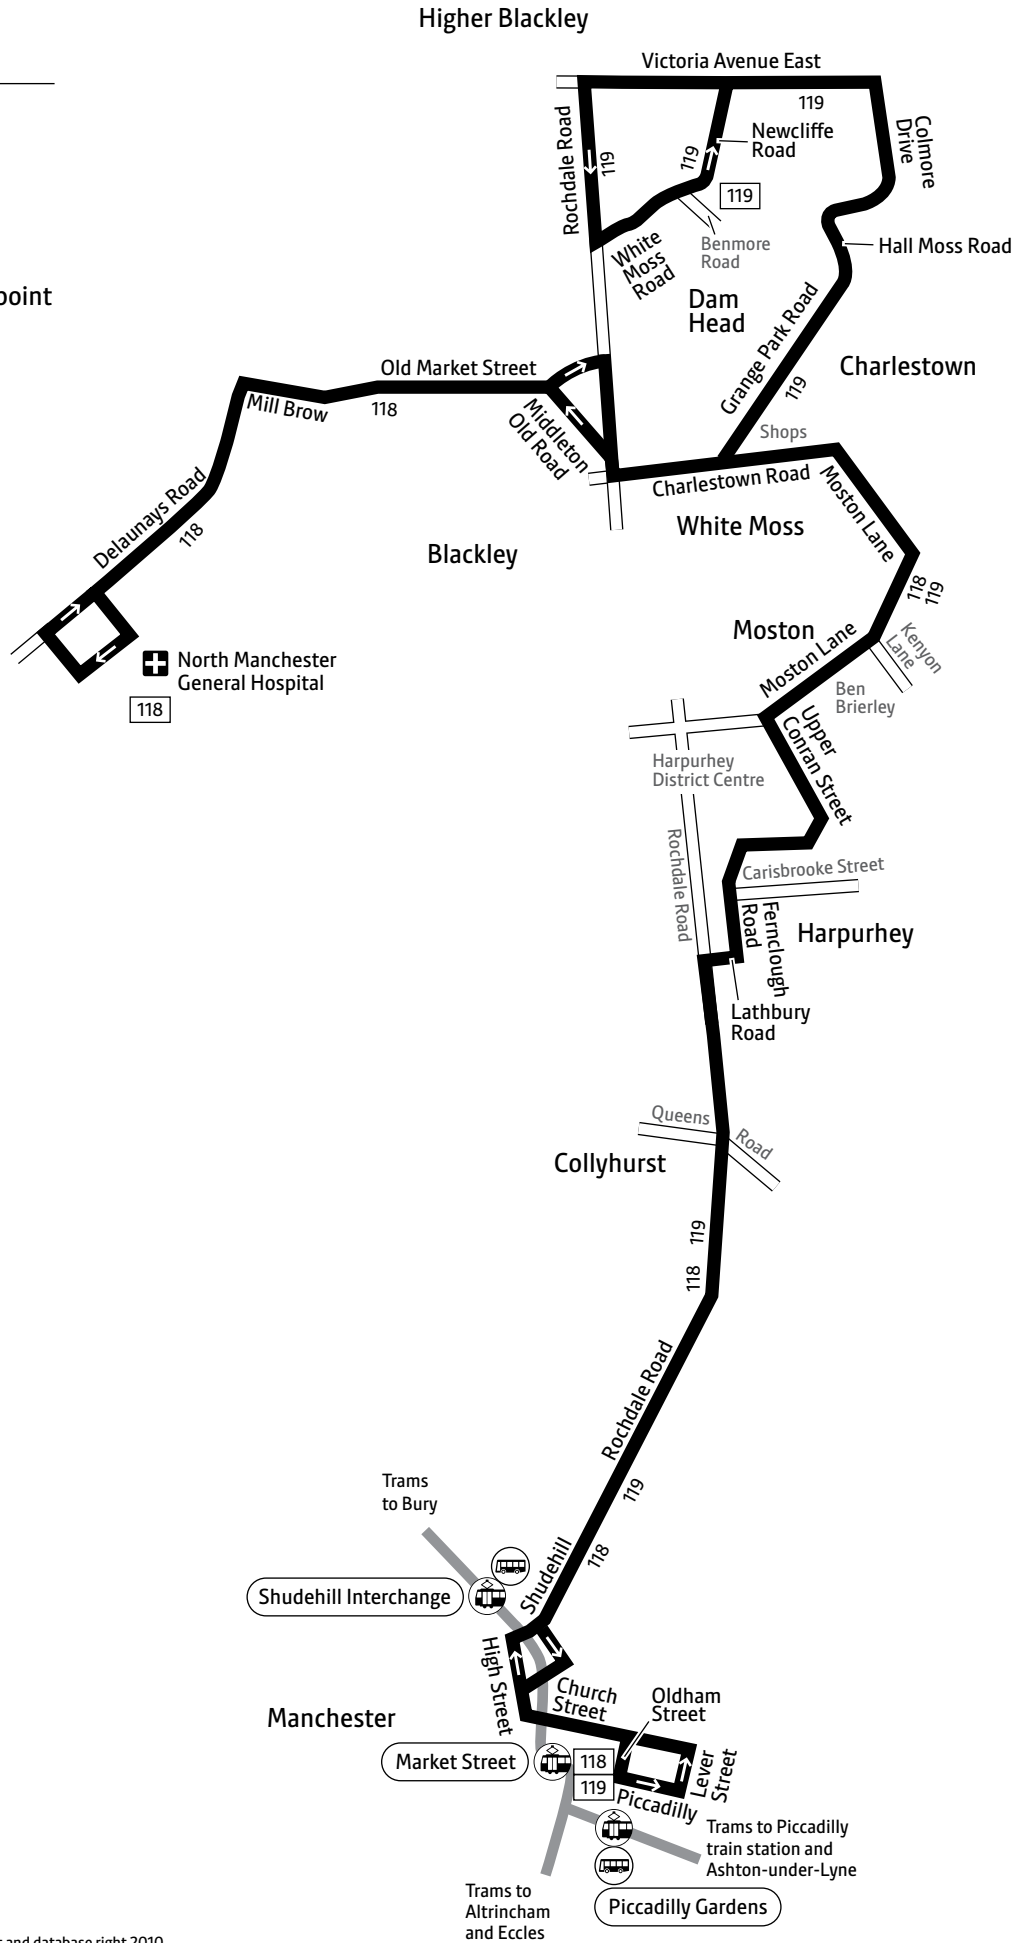

118 119

Key

- Bus route
- Train line
- Tram line
- Direction of travel
- Bus station/connection point
- Train station
- Metrolink stop
- Hospital
- Terminus