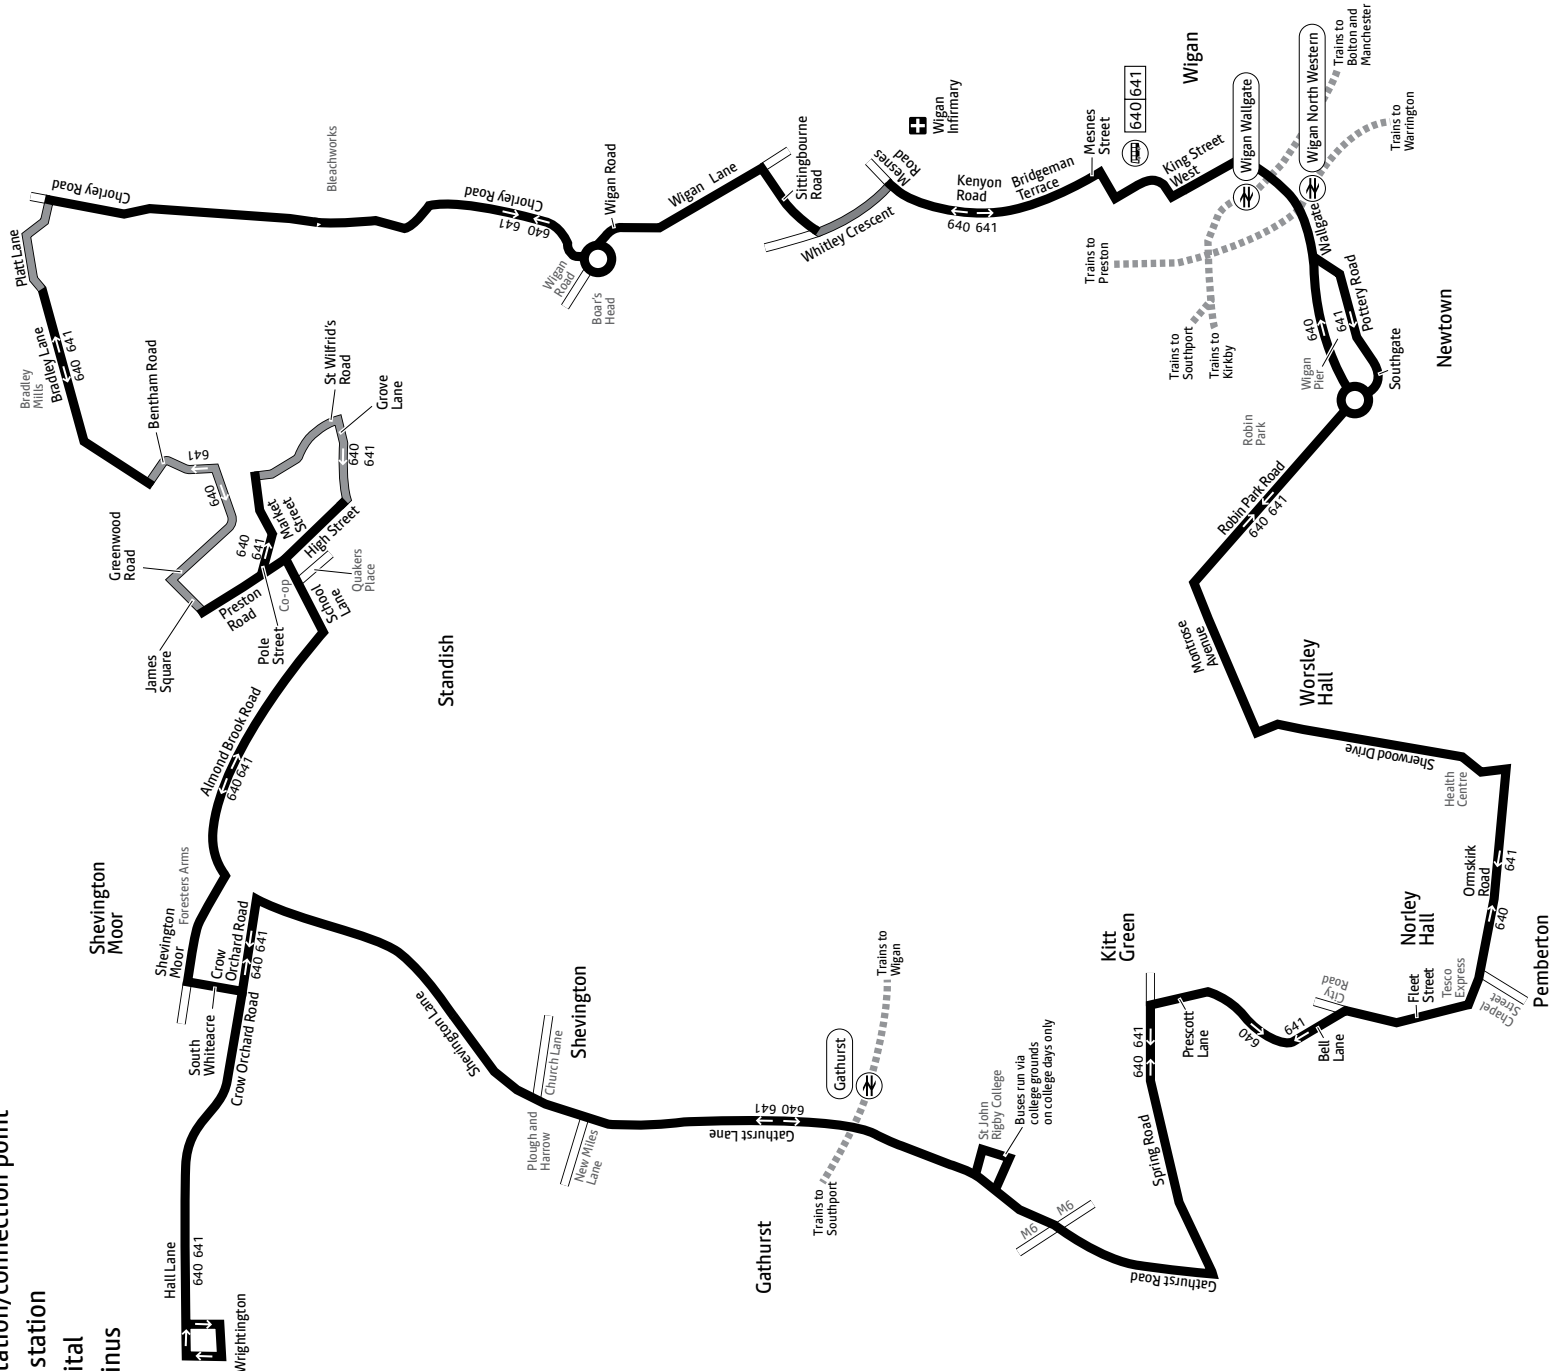

640 641

Key

- Bus route
- Hail and ride: passengers can get on or off the bus wherever it is safe
- Train line
- Direction of travel
- Bus station/connection point
- Train station
- Hospital
- Terminus

Contains Ordnance Survey data ©Crown copyright and database right 2010
©0100022610 Transport for Greater Manchester 2023
Transport for Greater Manchester uses reasonable endeavours to check the accuracy of information published and to publish changes to information in a timely manner. In no event will Transport for Greater Manchester be liable for any loss that may arise from this information being inaccurate.