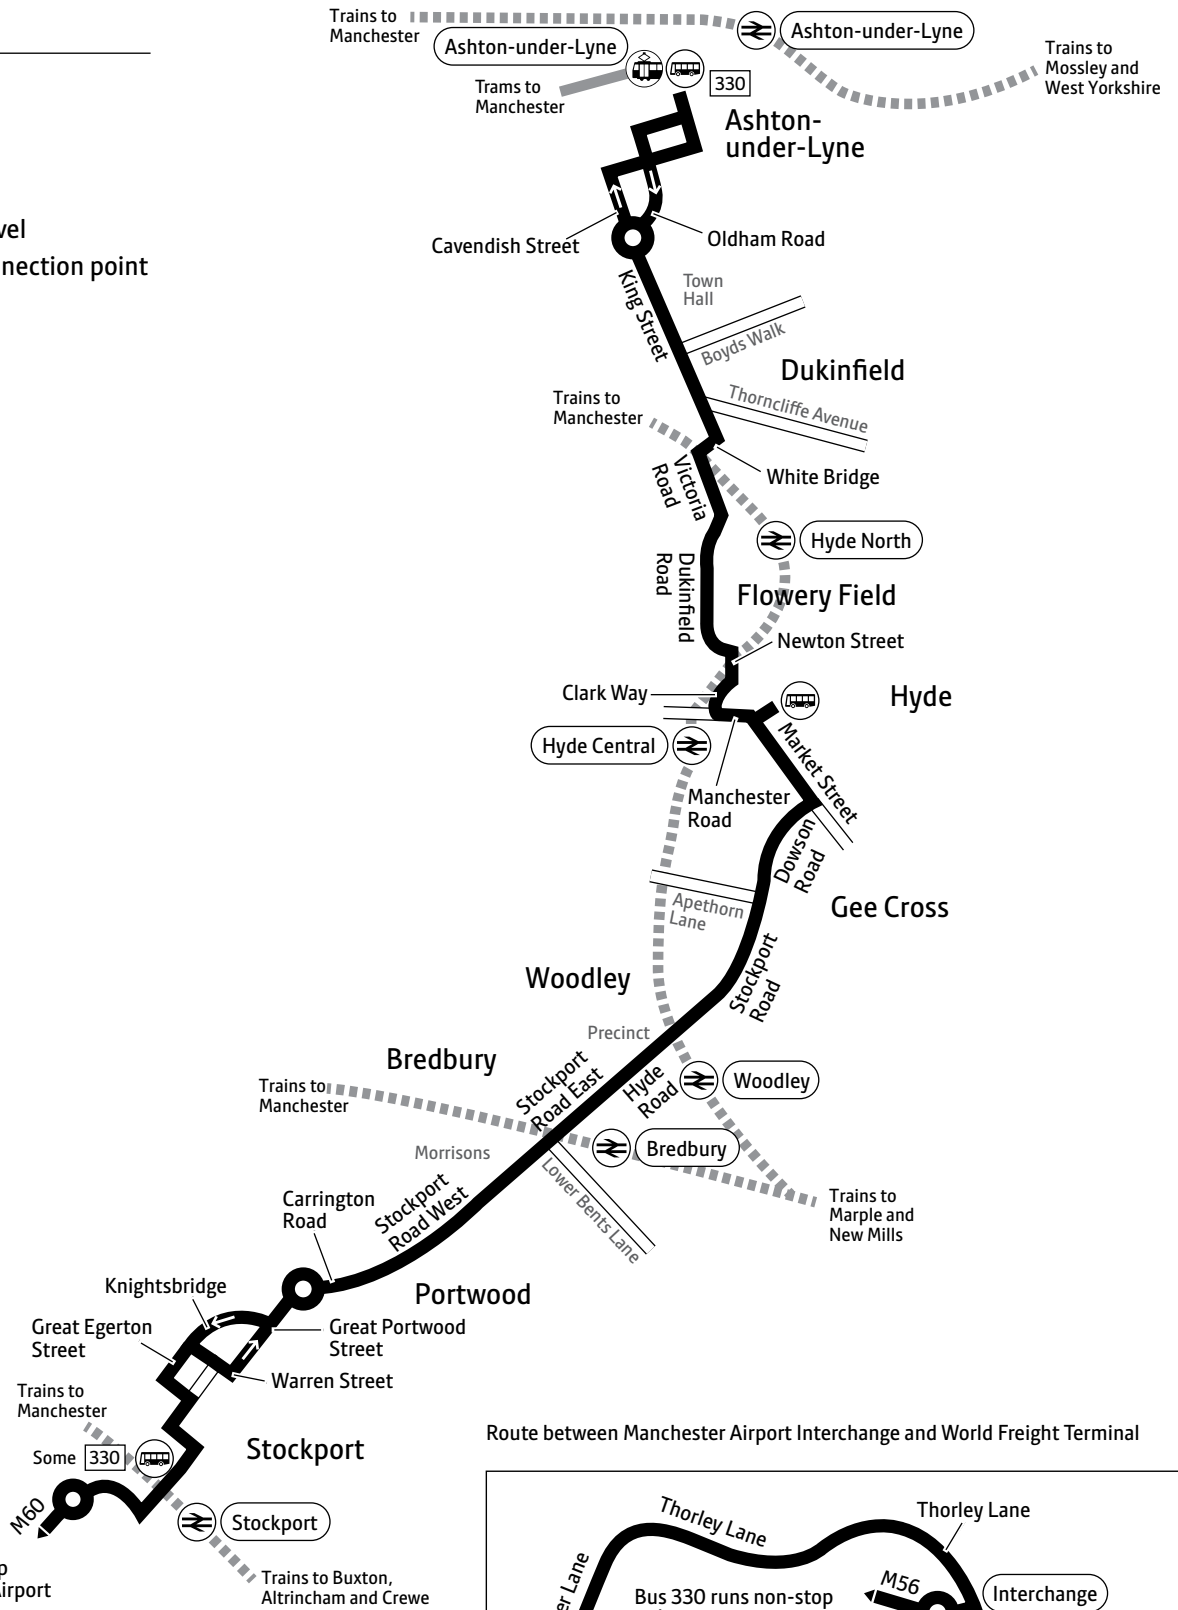

Key

- Bus route
- Train line
- Tram line
- Direction of travel
- Bus station/connection point
- Train station
- Metrolink stop
- Terminus