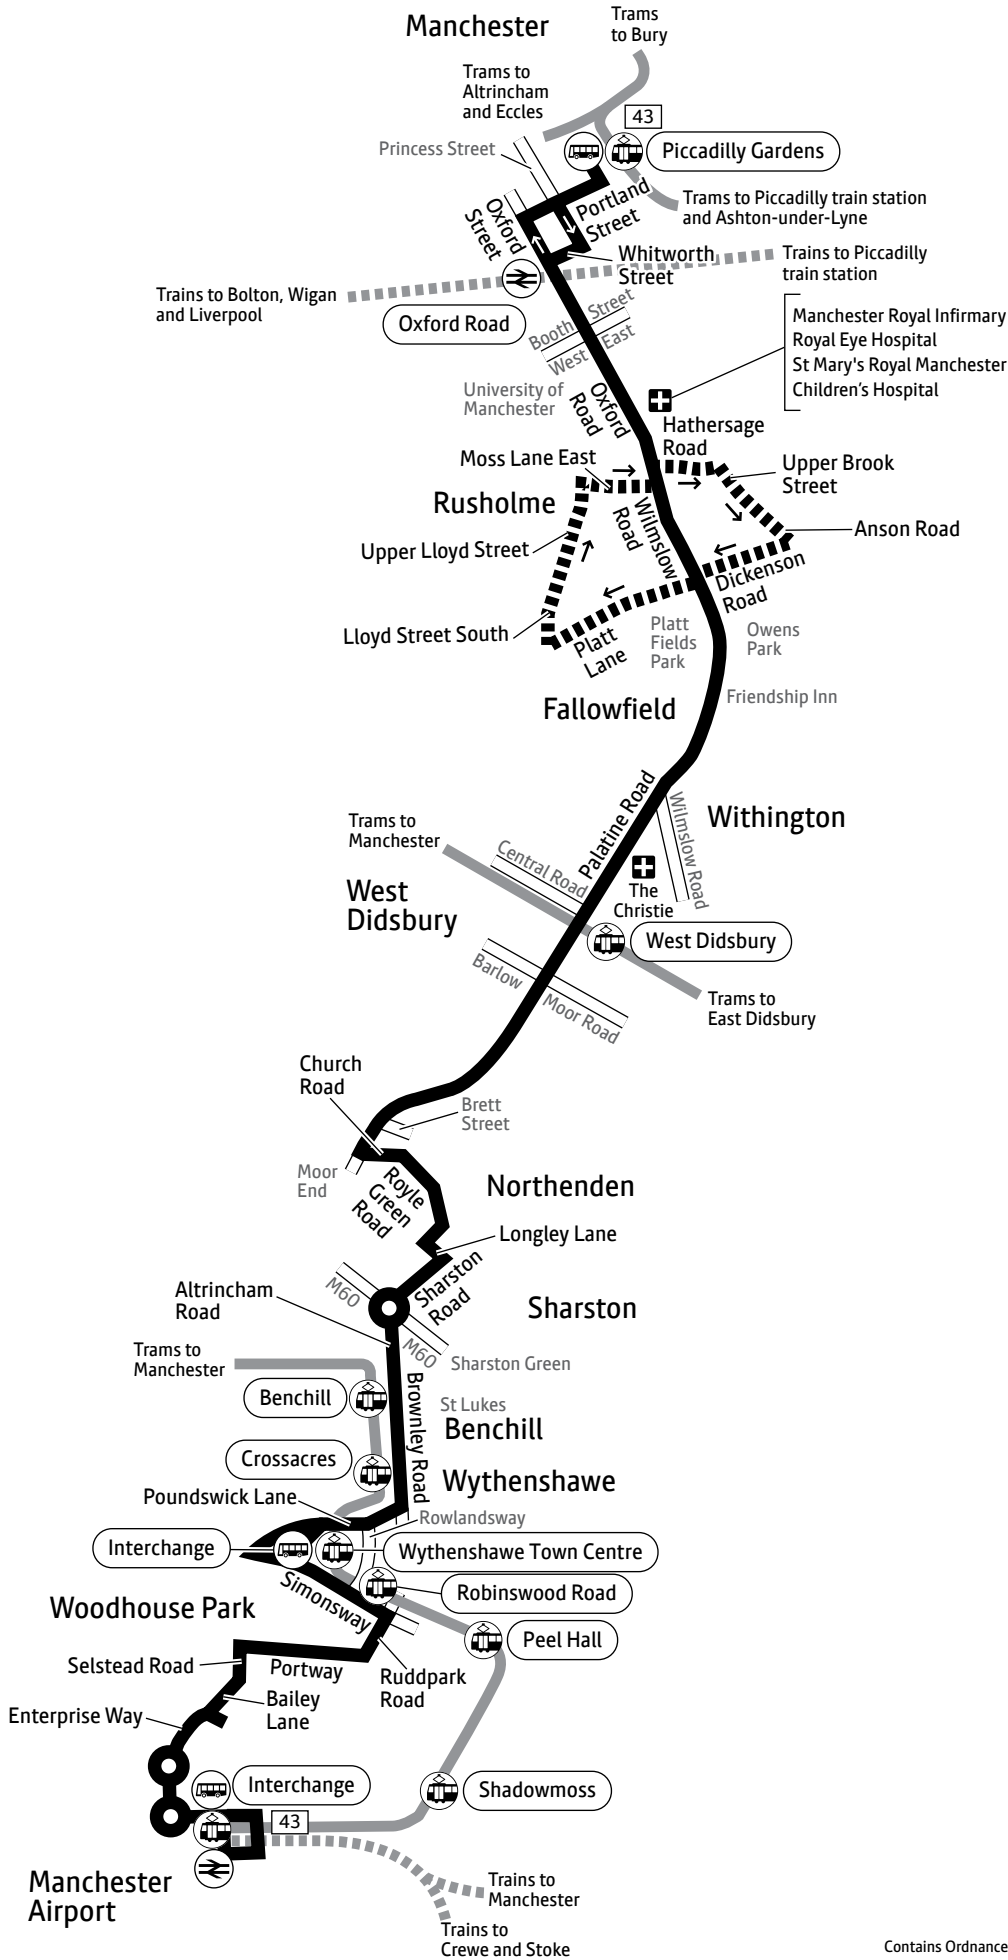

Key

- Bus route
- Friday and Saturday nights from 2000 until 0100
- Train line
- Tram line
- Direction of travel
- Bus station/connection point
- Train station
- Metrolink stop
- Hospital
- Terminus