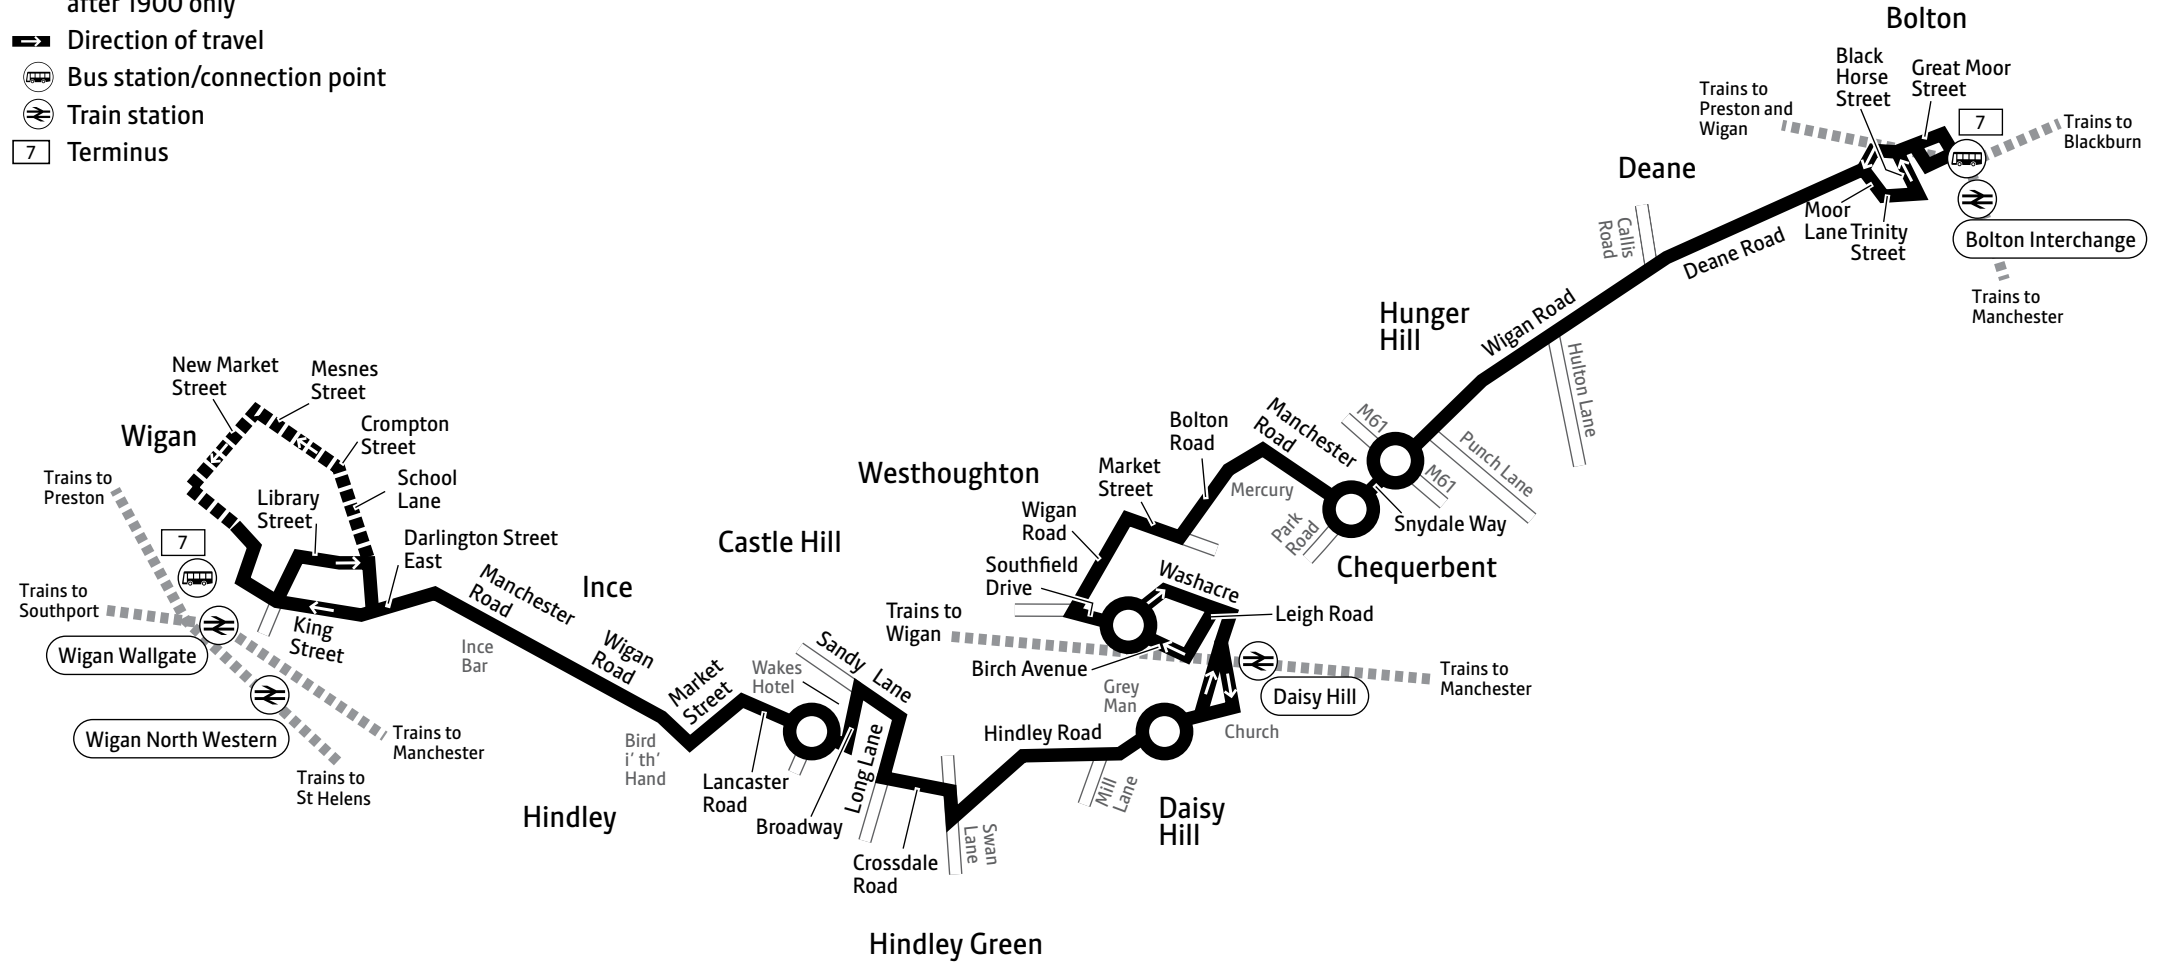

🕒 🕒 🕒 🕒

Wigan, Bus Station	1725	1747	1812	1842	1915	2015	2115	2215	2315										
Hindley, Bird i' th' Hand	1750	1812	1828	1856	1929	2029	2129	2229	2329										
Daisy Hill, Mill Lane	1804	1826	1842	1910	1940	2040	2140	2240	2340										
Westhoughton, Birch Avenue	1809	1831	1847	1915	1945	2045	2145	2245	2345										
Chequerbent, Mercury	1821	1842	1856	1923	1952	2052	2152	2252											
Deane, Callis Road	1829	1849	1902	1930	2000	2100	2200	2300											
Bolton, Interchange	1841	1901	1914	1940	2008	2108	2208	2308											

🕒 – Journey provided with the financial support of Transport for Greater Manchester
^a – Starts from Market Street not Bird i' th' Hand
 ♿ – All bus 7 journeys are run using easy access buses. See inside front cover of this leaflet for details

Summer times: between mid July and early September some timetables will be different. Check www.tfgm.com for details

Key

-  Bus route
-  Train line
-  Evening journeys to Wigan after 1900 only
-  Direction of travel
-  Bus station/connection point
-  Train station
-  Terminus