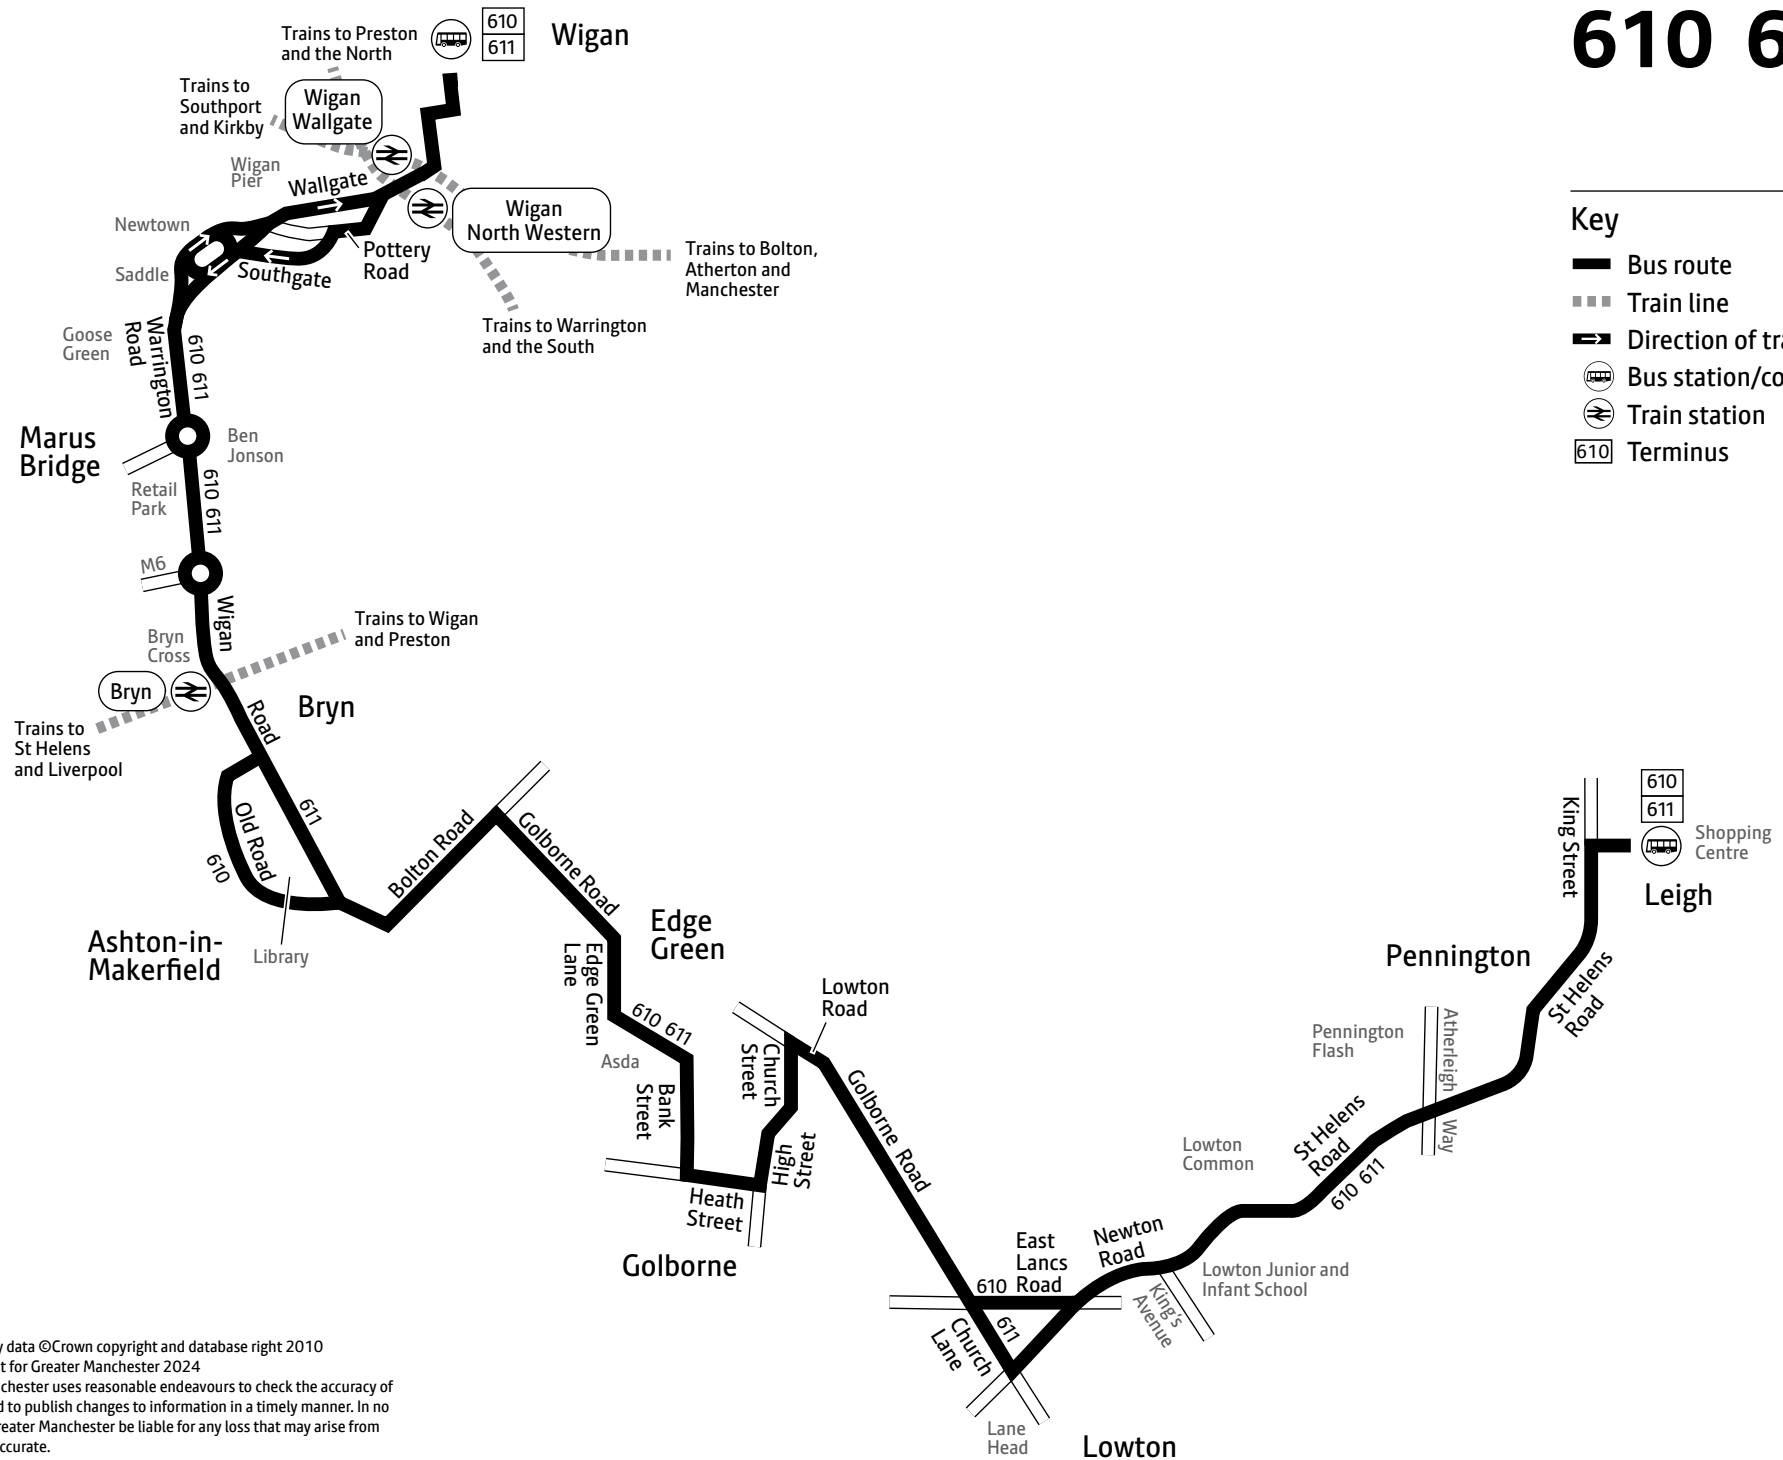

610 611

Contains Ordnance Survey data ©Crown copyright and database right 2010
©0100022610 Transport for Greater Manchester 2024
Transport for Greater Manchester uses reasonable endeavours to check the accuracy of information published and to publish changes to information in a timely manner. In no event will Transport for Greater Manchester be liable for any loss that may arise from this information being inaccurate.