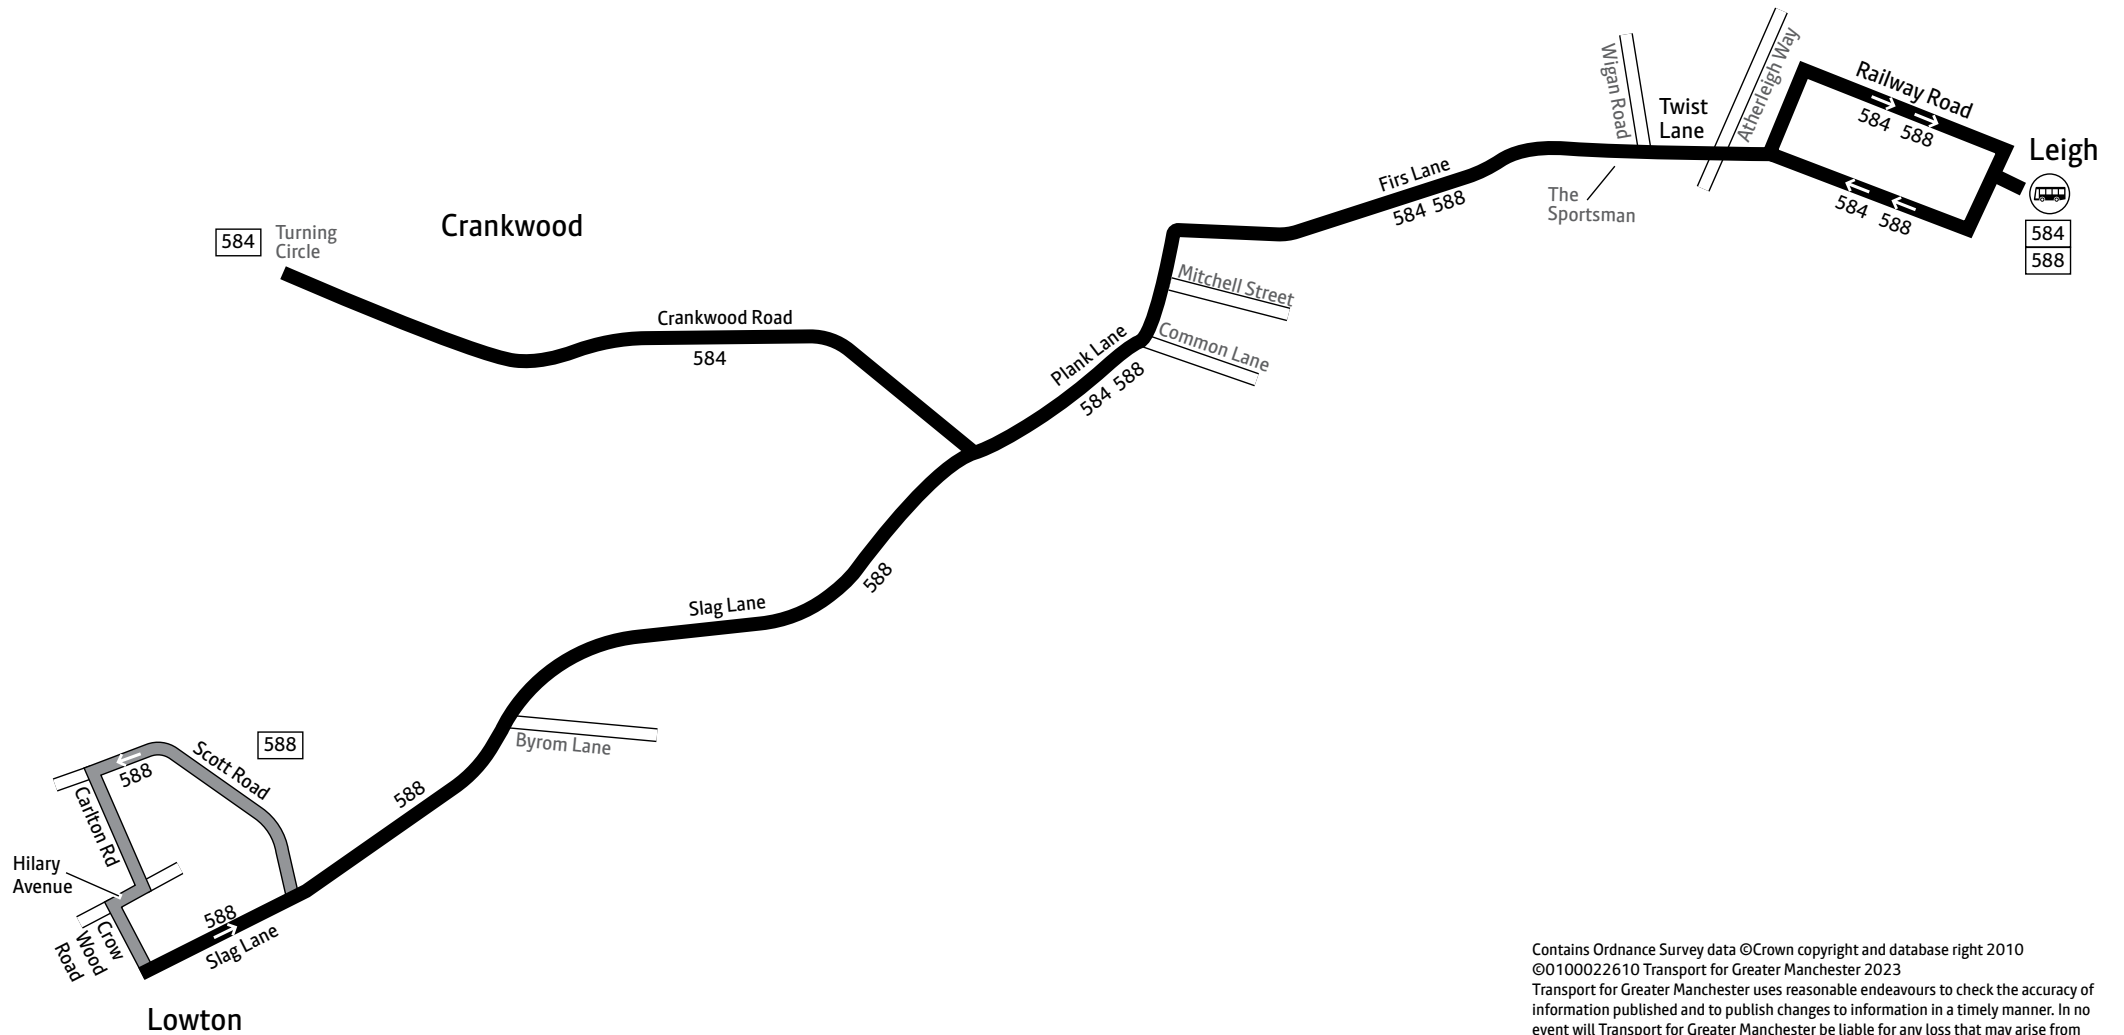

584 588

Key

- Bus route
- ➔ Direction of travel
- 🚌 Bus station/connection point
- 584 Terminus

Contains Ordnance Survey data ©Crown copyright and database right 2010
©0100022610 Transport for Greater Manchester 2023
Transport for Greater Manchester uses reasonable endeavours to check the accuracy of information published and to publish changes to information in a timely manner. In no event will Transport for Greater Manchester be liable for any loss that may arise from this information being inaccurate.